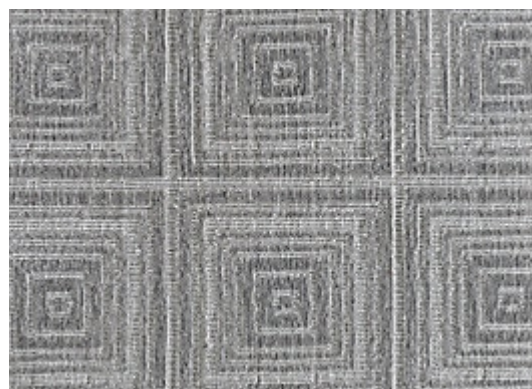

## CARPET & RUGS

AVAILABLE IN 8 COLORWAYS

### BURKE - STORM

SKU: D18STORWIDE2308  
FULL WIDTH: 15 FT 0 IN  
CONSTRUCTION: HAND-LOOMED  
COMPOSITION: 100% NYLON  
PILE HEIGHT: 0.31 IN  
REPEAT: W: 5.9" X L: 5.9"  
TEXTURE: CUT & LOOP PILE  
ORIGIN: INDIA  
CUSTOM OPTIONS: CUSTOM WIDTH UP TO 16'4"