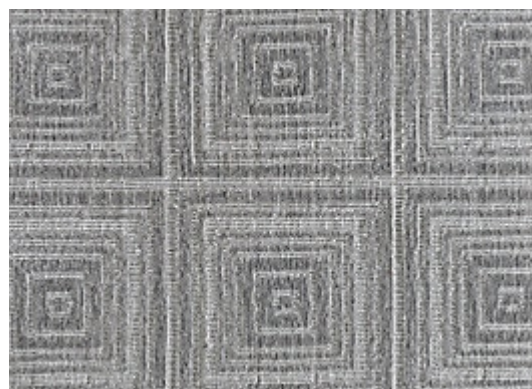

STARK

CARPET & RUGS

AVAILABLE IN 8 COLORWAYS

BURKE - STORM

SKU: D18STORWIDE2308
FULL WIDTH: 15 FT 0 IN
CONSTRUCTION: HAND-LOOMED
COMPOSITION: 100% NYLON
PILE HEIGHT: 0.31 IN
REPEAT: W: 5.9" X L: 5.9"
TEXTURE: CUT & LOOP PILE
ORIGIN: INDIA
CUSTOM OPTIONS: CUSTOM WIDTH UP TO 16'4"

Any size available made-to-order.
Additional options available on request.

STARKCARPET.COM