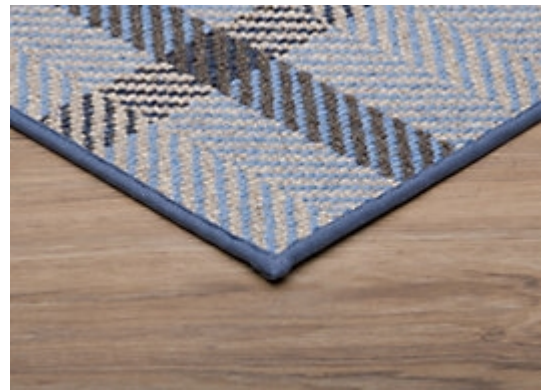

## CARPET & RUGS

AVAILABLE IN 5 COLORWAYS

### EVERGLADES - DENIM

SKU: D18DNIMWIDE1668  
FULL WIDTH: 16 FT 4 IN  
CONSTRUCTION: FLATWEAVE HAND-MADE  
COMPOSITION: 100% WOOL  
PILE HEIGHT: 0.28 IN  
REPEAT: W: 19.3" X L: 19.3"  
TEXTURE: LOOP PILE  
ORIGIN: INDIA