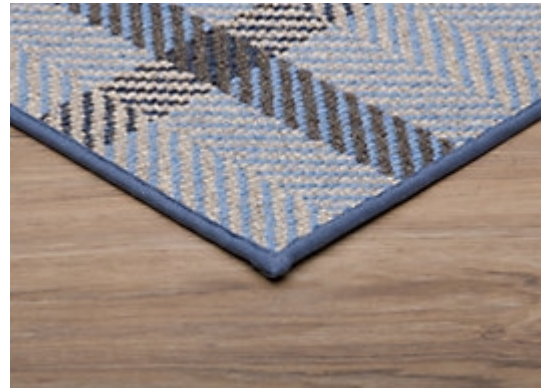

STARK

CARPET & RUGS

AVAILABLE IN 5 COLORWAYS

EVERGLADES - DENIM

SKU: D18DNIMWIDE1668
FULL WIDTH: 16 FT 4 IN
CONSTRUCTION: FLATWEAVE HAND-MADE
COMPOSITION: 100% WOOL
PILE HEIGHT: 0.28 IN
REPEAT: W: 19.3" X L: 19.3"
TEXTURE: LOOP PILE
ORIGIN: INDIA

Any size available made-to-order.
Additional options available on request.

STARKCARPET.COM