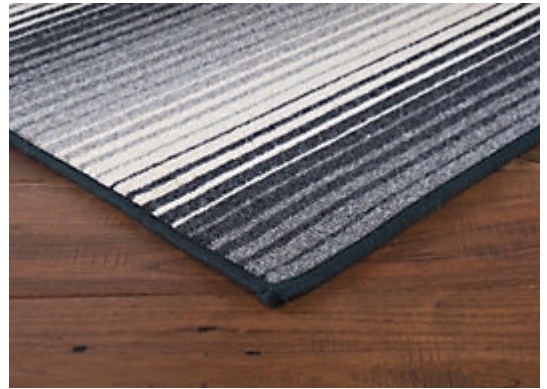

STARK

CARPET & RUGS

AVAILABLE IN 1 COLORWAYS

MISSONI TURIN - CHARCOAL

SKU: COI3313CUT11595
FULL WIDTH: 12 FT 0 IN
CONSTRUCTION: WILTON
COMPOSITION: 100% WOOL
PILE HEIGHT: 0.375 IN
REPEAT: W: 13.25"
TEXTURE: LOOP PILE
ORIGIN: USA