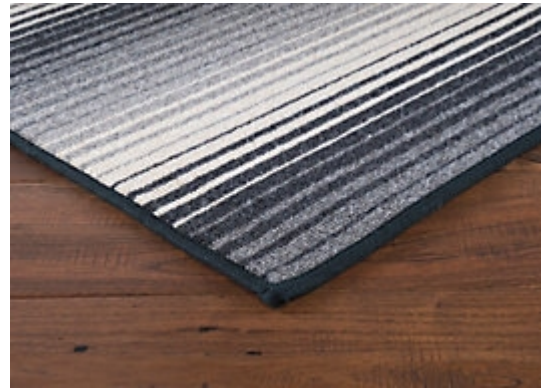

STARK

CARPET & RUGS

AVAILABLE IN 1 COLORWAYS

MISSONI TURIN - CHARCOAL

SKU: COI3313CUT11595
FULL WIDTH: 12 FT 0 IN
CONSTRUCTION: WILTON
COMPOSITION: 100% WOOL
PILE HEIGHT: 0.375 IN
REPEAT: W: 13.25"
TEXTURE: LOOP PILE
ORIGIN: USA