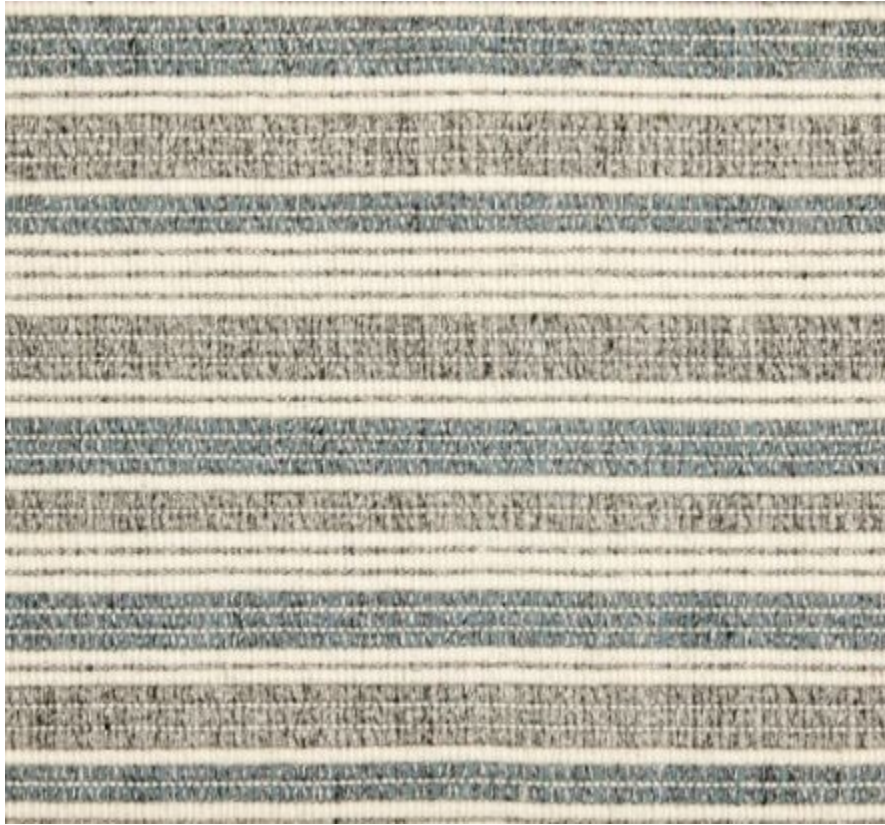

# STARK

## CARPET & RUGS

---

AVAILABLE IN 5 COLORWAYS

---

### FINNIAN - SPA

SKU: CC28644CUT17134  
FULL WIDTH: 15 FT 0 IN  
CONSTRUCTION: HAND-LOOMED  
COMPOSITION: 100% NZ WOOL  
REPEAT: L: 11"  
TEXTURE: LOOP PILE  
ORIGIN: INDIA

Any size available made-to-order.  
Additional options available on request.