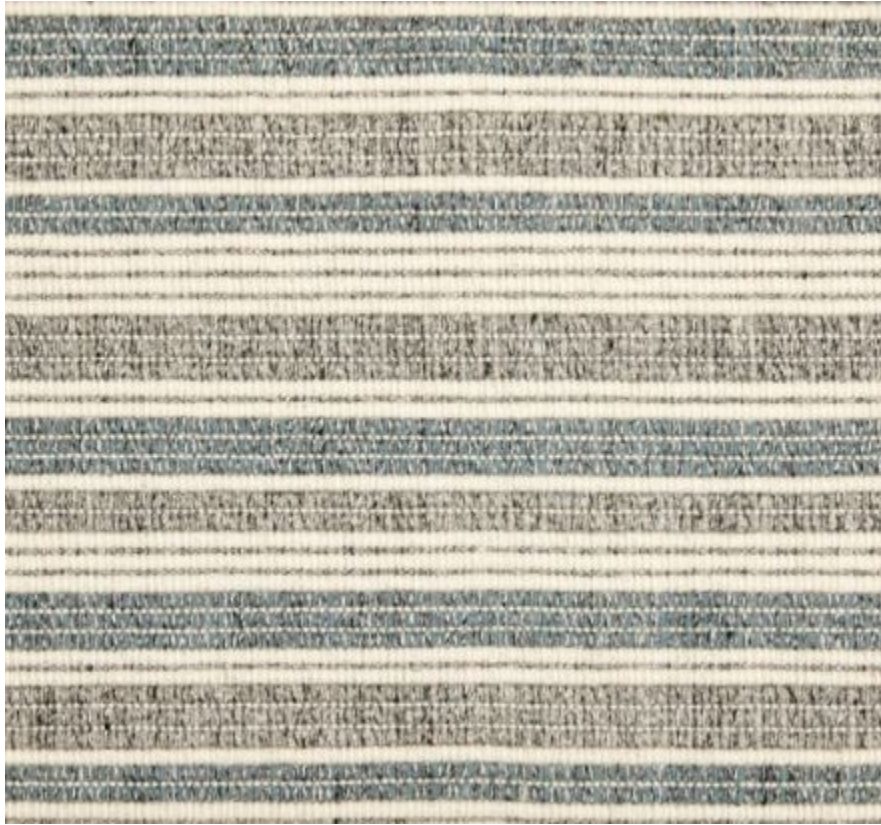

# STARK

## CARPET & RUGS

---

AVAILABLE IN 5 COLORWAYS

---

### FINNIAN - SPA

SKU: CC28644CUT17134  
FULL WIDTH: 15 FT 0 IN  
CONSTRUCTION: HAND-LOOMED  
COMPOSITION: 100% NZ WOOL  
REPEAT: L: 11"  
TEXTURE: LOOP PILE  
ORIGIN: INDIA

Any size available made-to-order.  
Additional options available on request.