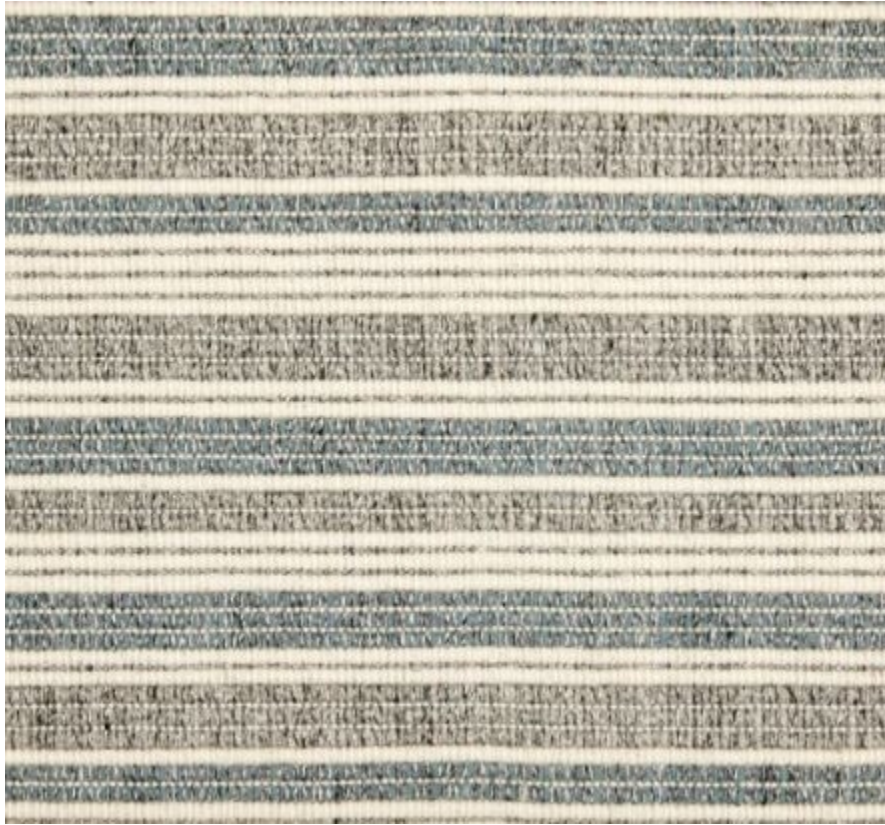

STARK

CARPET & RUGS

AVAILABLE IN 5 COLORWAYS

FINNIAN - SPA

SKU: CC28644CUT17134
FULL WIDTH: 15 FT 0 IN
CONSTRUCTION: HAND-LOOMED
COMPOSITION: 100% NZ WOOL
REPEAT: L: 11"
TEXTURE: LOOP PILE
ORIGIN: INDIA

Any size available made-to-order.
Additional options available on request.