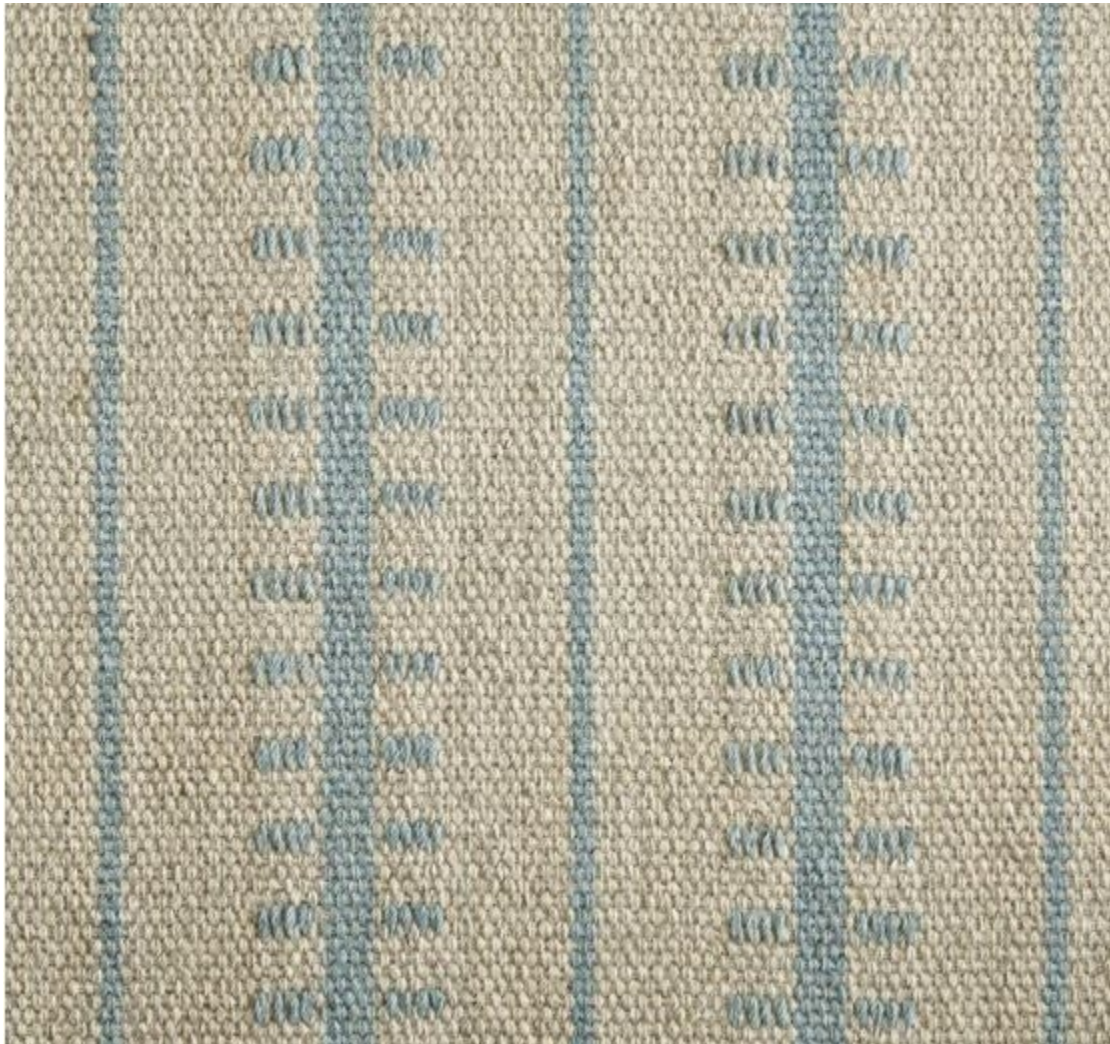

# STARK

## CARPET & RUGS

---

AVAILABLE IN 5 COLORWAYS

---

### TAMSYN STRIPE II - POWDER BLUE

SKU: CC25701CUT17139  
FULL WIDTH: 15 FT 0 IN  
CONSTRUCTION: HAND-LOOMED  
COMPOSITION: 100% WOOL  
TEXTURE: LOOP PILE  
ORIGIN: INDIA

Any size available made-to-order.  
Additional options available on request.