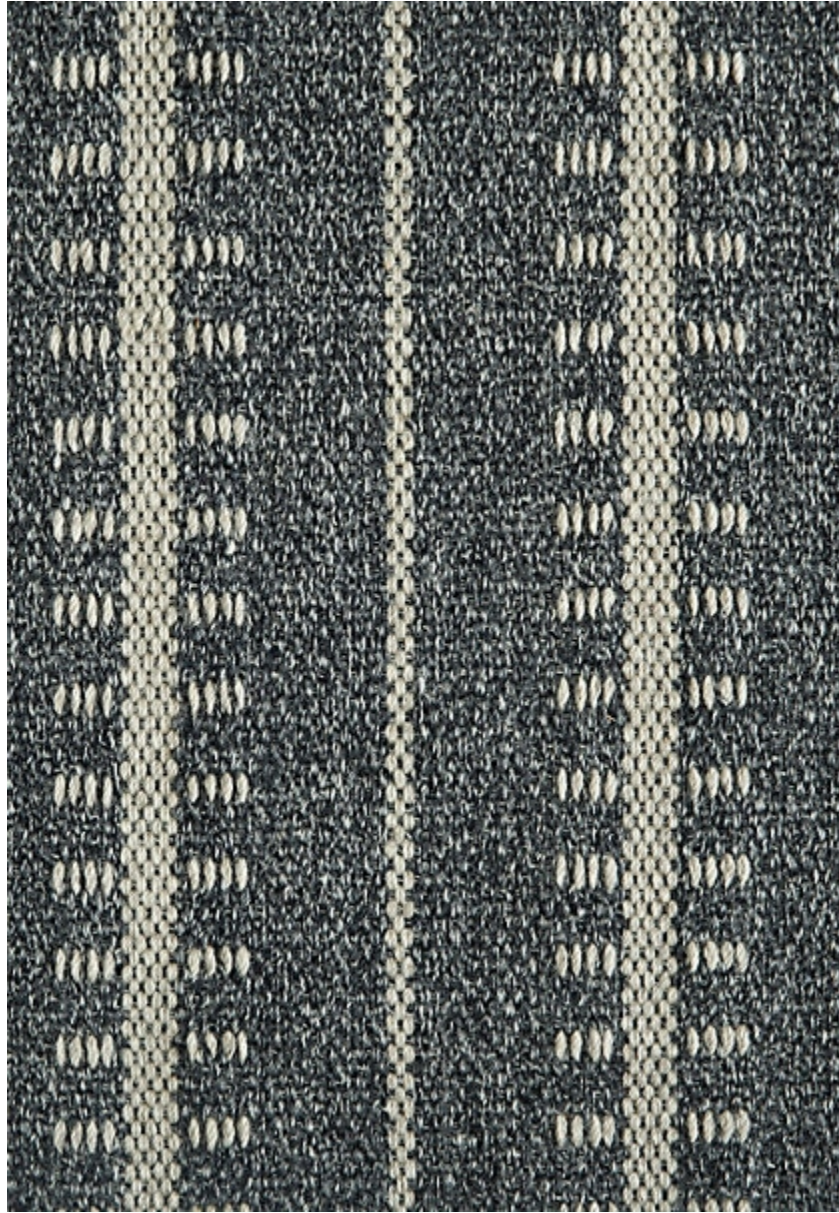

STARK

CARPET & RUGS

AVAILABLE IN 4 COLORWAYS

TAMSYN STRIPE - MIDNIGHT

SKU: CC25033CUT15786
FULL WIDTH: 15 FT 0 IN
CONSTRUCTION: HAND-LOOMED
COMPOSITION: 100% NZ WOOL
REPEAT: W:7.50" X L: 0"
TEXTURE: LOOP PILE
ORIGIN: INDIA