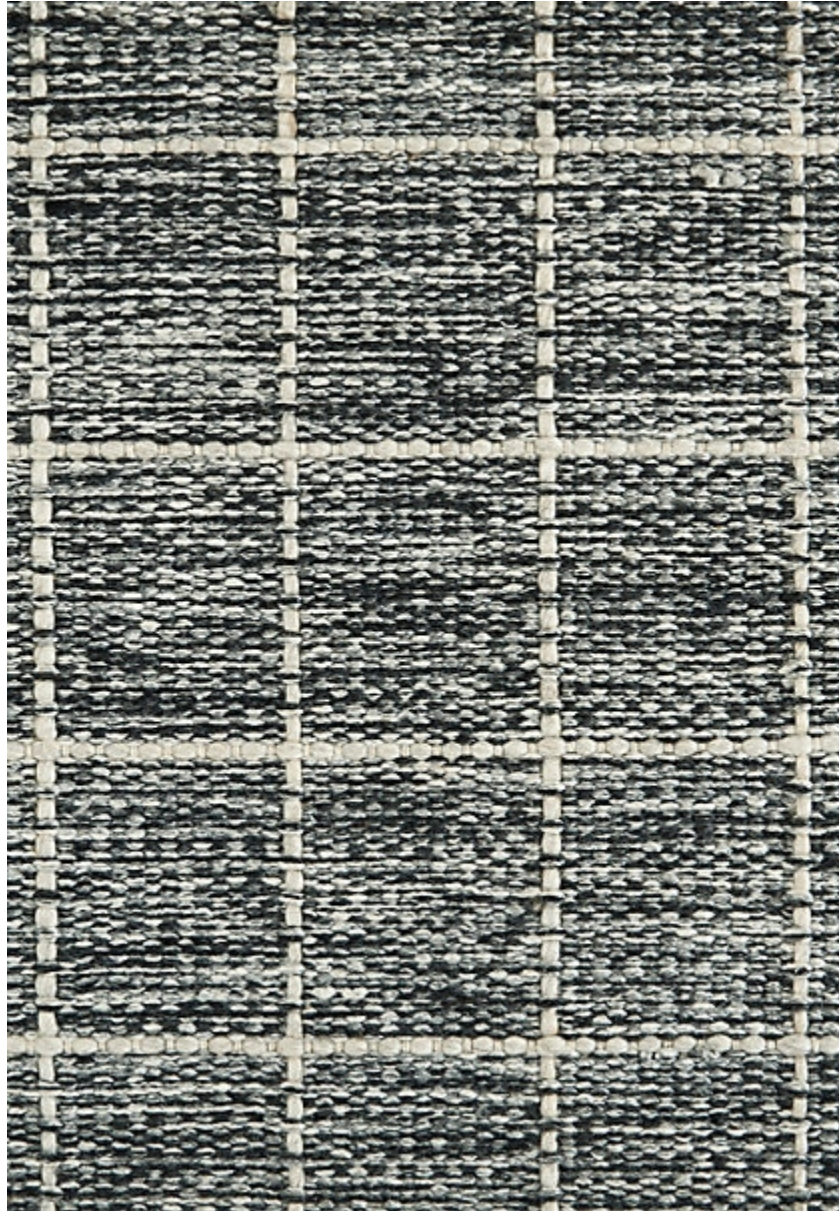

STARK

CARPET & RUGS

AVAILABLE IN 5 COLORWAYS

ETHAN SQUARE - GRANITE

SKU: CC24251CUT15720
FULL WIDTH: 15 FT 0 IN
CONSTRUCTION: HAND-LOOMED
COMPOSITION: 70% ART SILK / 30% WOOL
REPEAT: W: 3.75" X L: 4.25"
TEXTURE: LOOP PILE
ORIGIN: INDIA