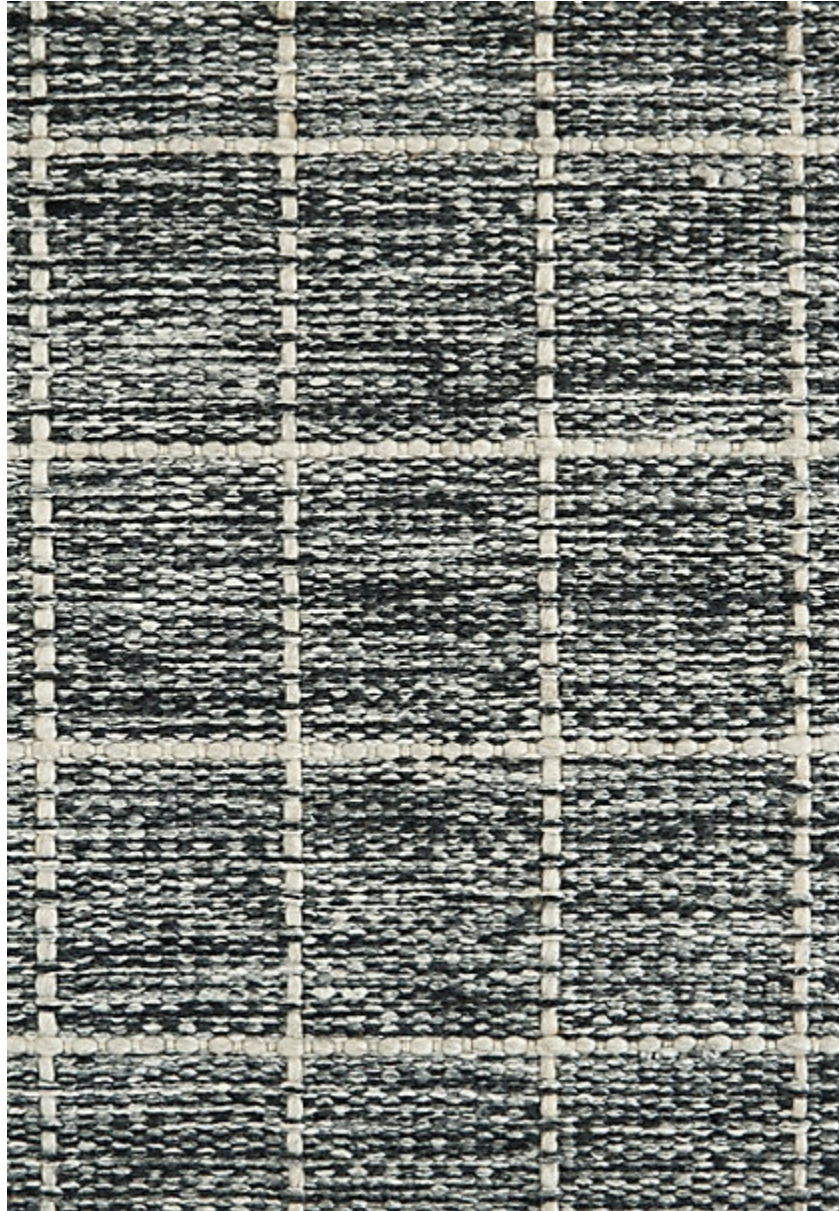

# STARK

## CARPET & RUGS

AVAILABLE IN 5 COLORWAYS

### ETHAN SQUARE - GRANITE

SKU: CC24251CUT15720  
FULL WIDTH: 15 FT 0 IN  
CONSTRUCTION: HAND-LOOMED  
COMPOSITION: 70% ART SILK / 30% WOOL  
REPEAT: W: 3.75" X L: 4.25"  
TEXTURE: LOOP PILE  
ORIGIN: INDIA