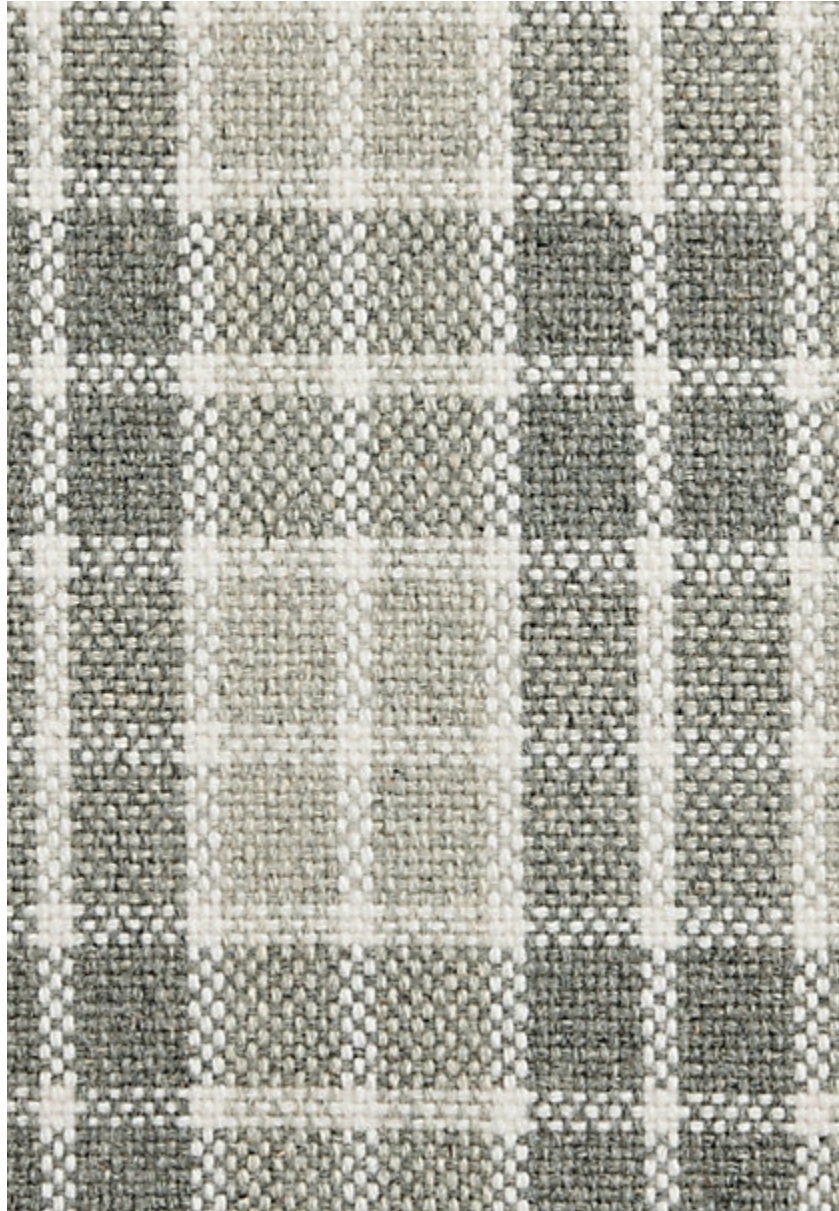

STARK

CARPET & RUGS

AVAILABLE IN 7 COLORWAYS

VINEET - FLANNEL

SKU: CC24013CUT17140
FULL WIDTH: 15 FT 0 IN
CONSTRUCTION: HAND-LOOMED
COMPOSITION: 100% WOOL
REPEAT: W: 8.5" X L: 10"
TEXTURE: LOOP PILE
ORIGIN: INDIA

Any size available made-to-order.
Additional options available on request.

STARKCARPET.COM