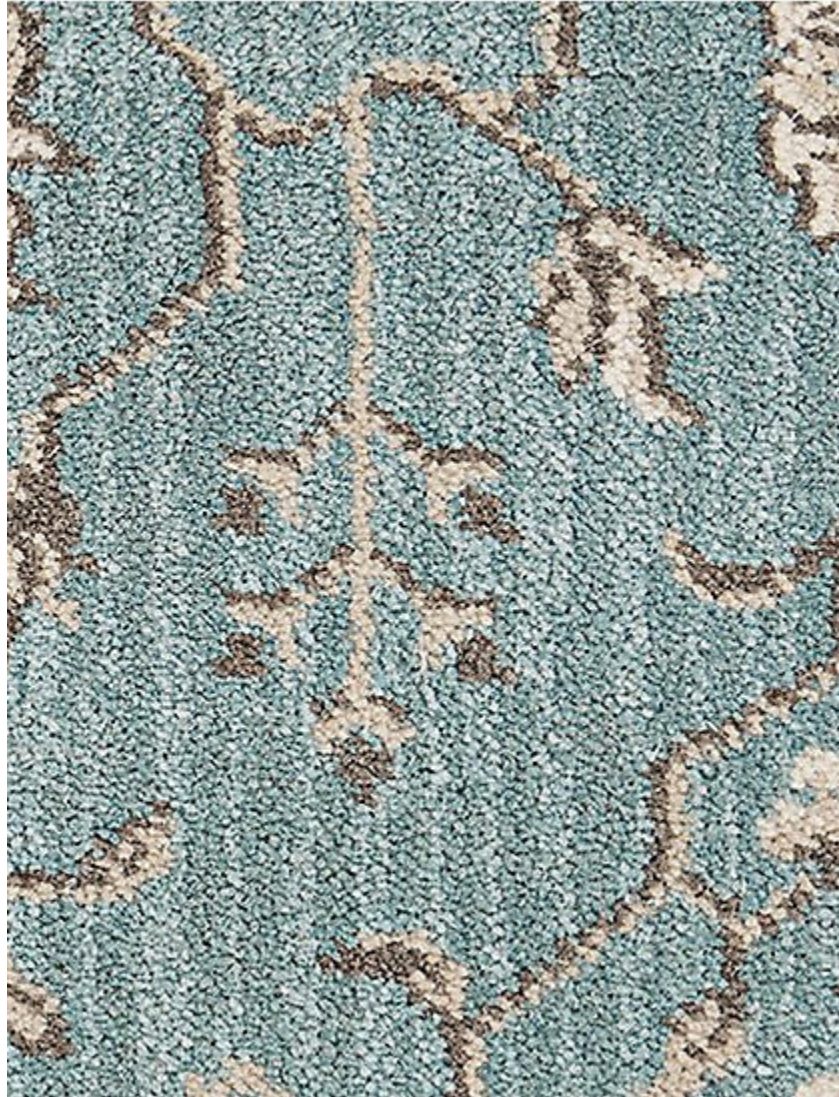

STARK

CARPET & RUGS

AVAILABLE IN 5 COLORWAYS

NARIKO - GREEN LEAF

SKU: C11E952CUT17411
FULL WIDTH: 13 FT 2 IN
CONSTRUCTION: AXMINSTER
TEXTURE: CUT PILE

Any size available made-to-order.
Additional options available on request.

STARKCARPET.COM