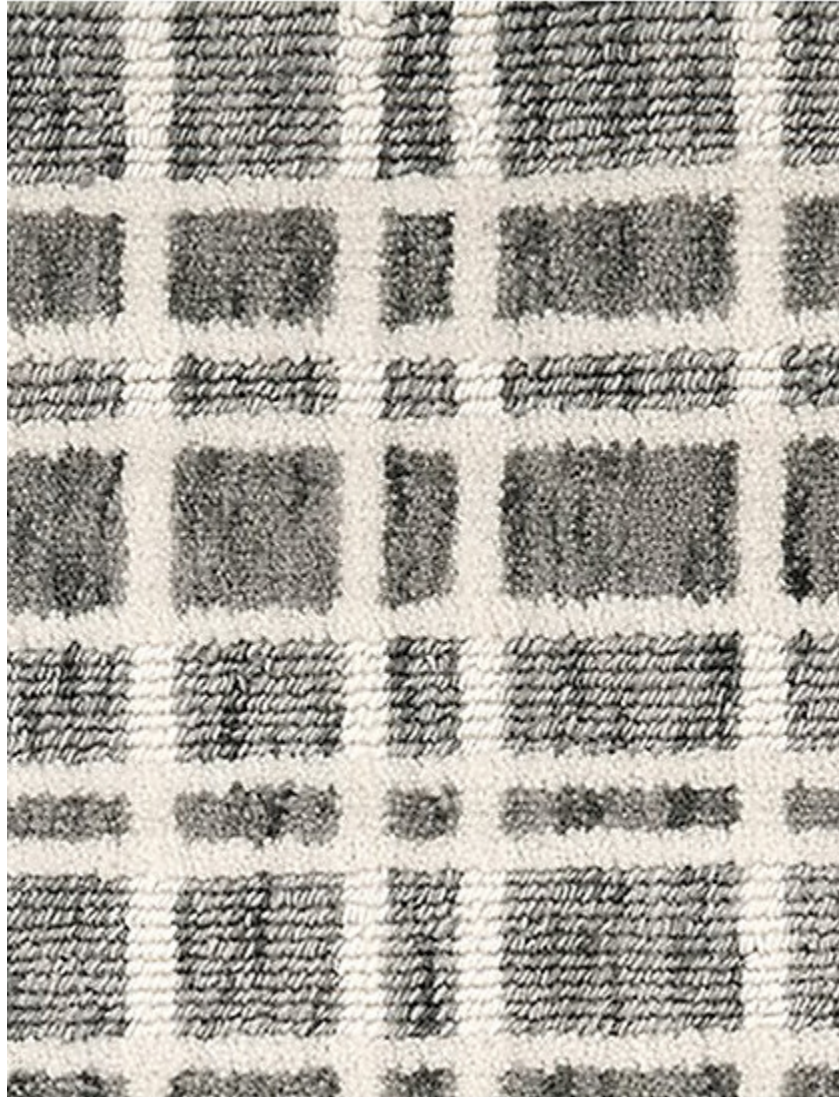

# STARK

## CARPET & RUGS

---

AVAILABLE IN 4 COLORWAYS

---

### CROIX - RAINY GREY

SKU: C11E927CUT17318  
FULL WIDTH: 15 FT 0 IN  
CONSTRUCTION: HAND-LOOMED  
TEXTURE: CUT & LOOP PILE

Any size available made-to-order.  
Additional options available on request.

---