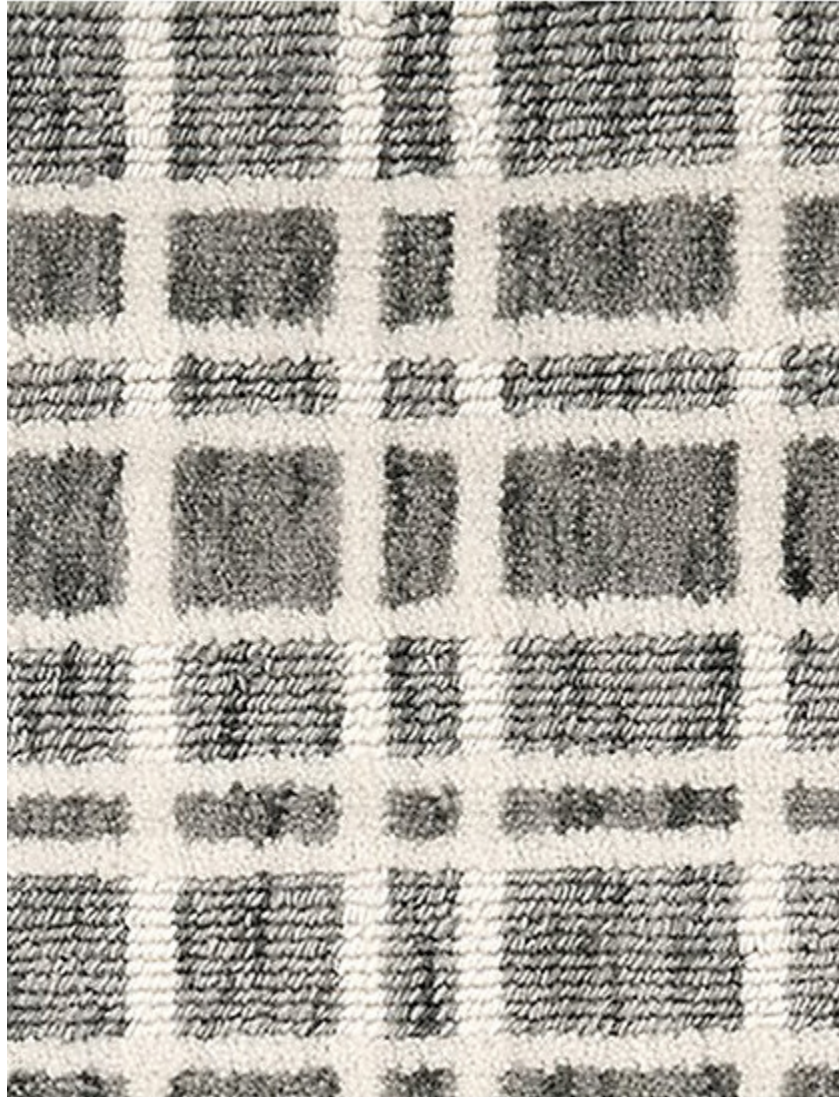

STARK

CARPET & RUGS

AVAILABLE IN 4 COLORWAYS

CROIX - RAINY GREY

SKU: C11E927CUT17318
FULL WIDTH: 15 FT 0 IN
CONSTRUCTION: HAND-LOOMED
TEXTURE: CUT & LOOP PILE

Any size available made-to-order.
Additional options available on request.