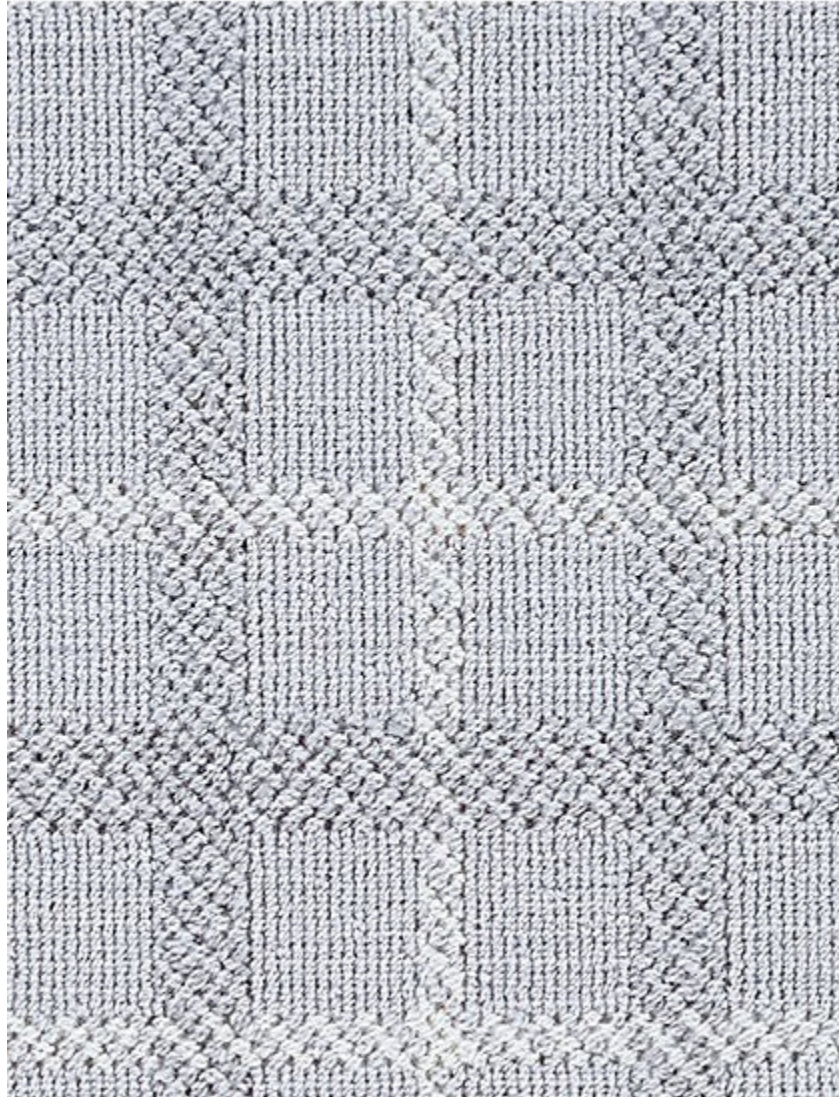

# STARK

## CARPET & RUGS

---

AVAILABLE IN 4 COLORWAYS

---

### TIMANDRA - MINERAL ICE

SKU: C11E915CUT17378  
FULL WIDTH: 13 FT 0 IN  
CONSTRUCTION: WILTON  
TEXTURE: LOOP PILE

Any size available made-to-order.  
Additional options available on request.

---

STARKCARPET.COM