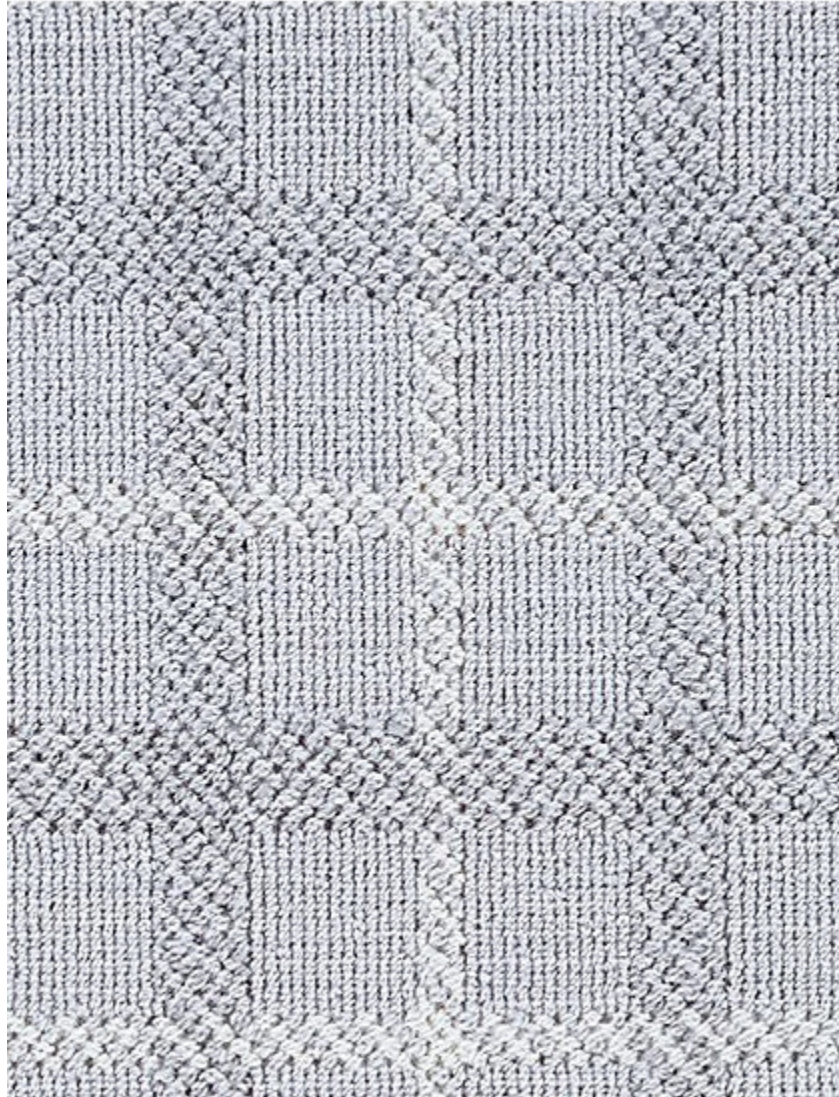

STARK

CARPET & RUGS

AVAILABLE IN 4 COLORWAYS

TIMANDRA - MINERAL ICE

SKU: C11E915CUT17378
FULL WIDTH: 13 FT 0 IN
CONSTRUCTION: WILTON
TEXTURE: LOOP PILE

Any size available made-to-order.
Additional options available on request.