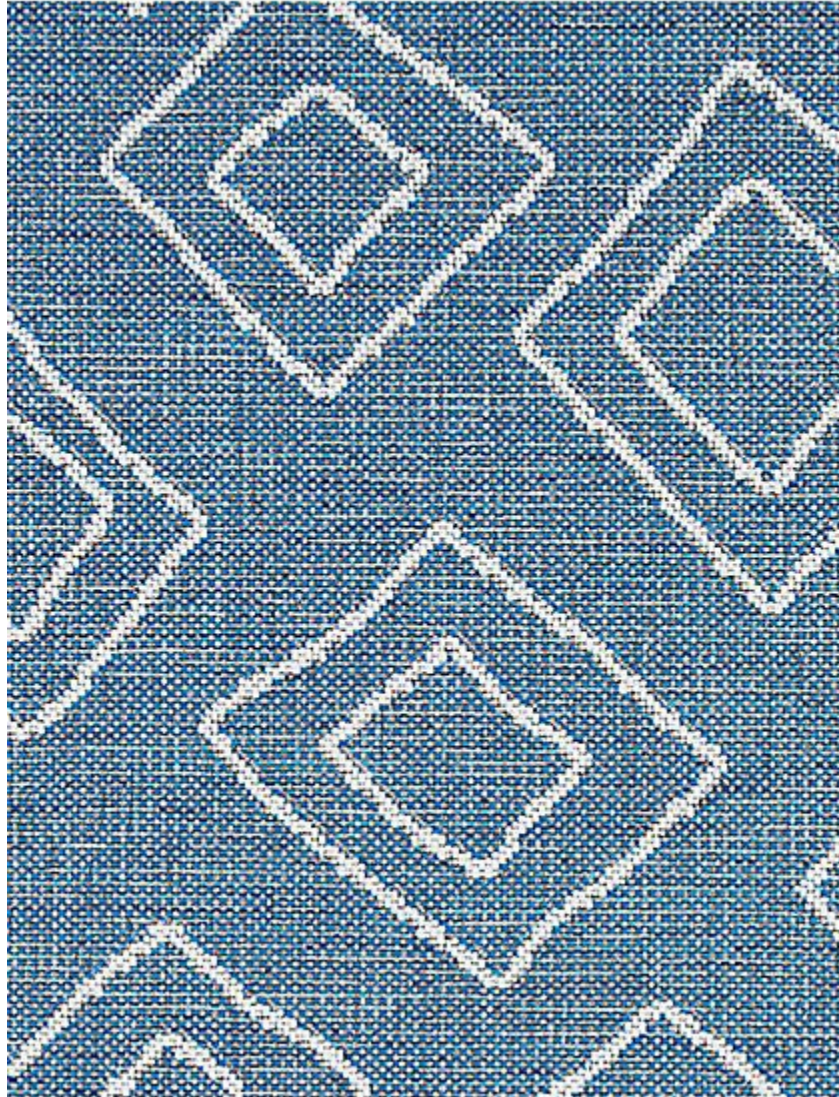

# STARK

## CARPET & RUGS

---

AVAILABLE IN 5 COLORWAYS

---

### HANH - TIDEWATER

SKU: C11E769CUT17628  
FULL WIDTH: 16 FT 1 IN  
CONSTRUCTION: WOVEN

Any size available made-to-order.  
Additional options available on request.

---

STARKCARPET.COM