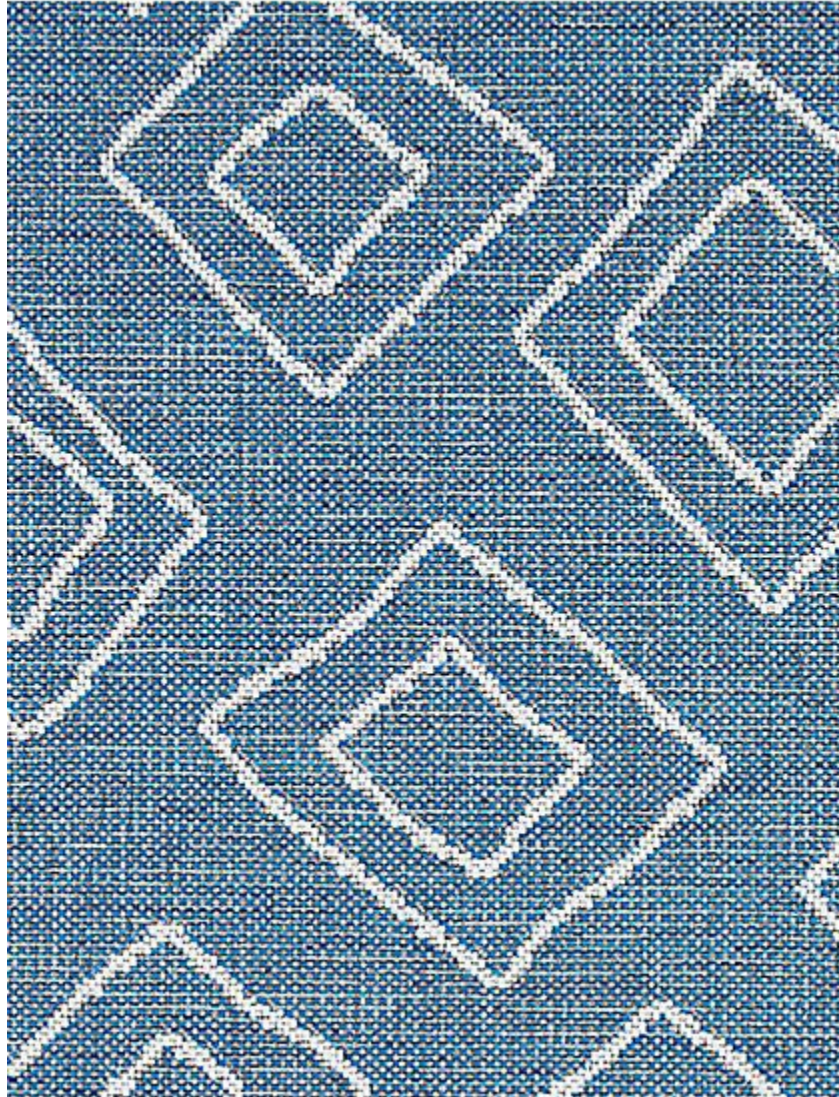

STARK

CARPET & RUGS

AVAILABLE IN 5 COLORWAYS

HANH - TIDEWATER

SKU: C11E769CUT17628
FULL WIDTH: 16 FT 1 IN
CONSTRUCTION: WOVEN

Any size available made-to-order.
Additional options available on request.

STARKCARPET.COM