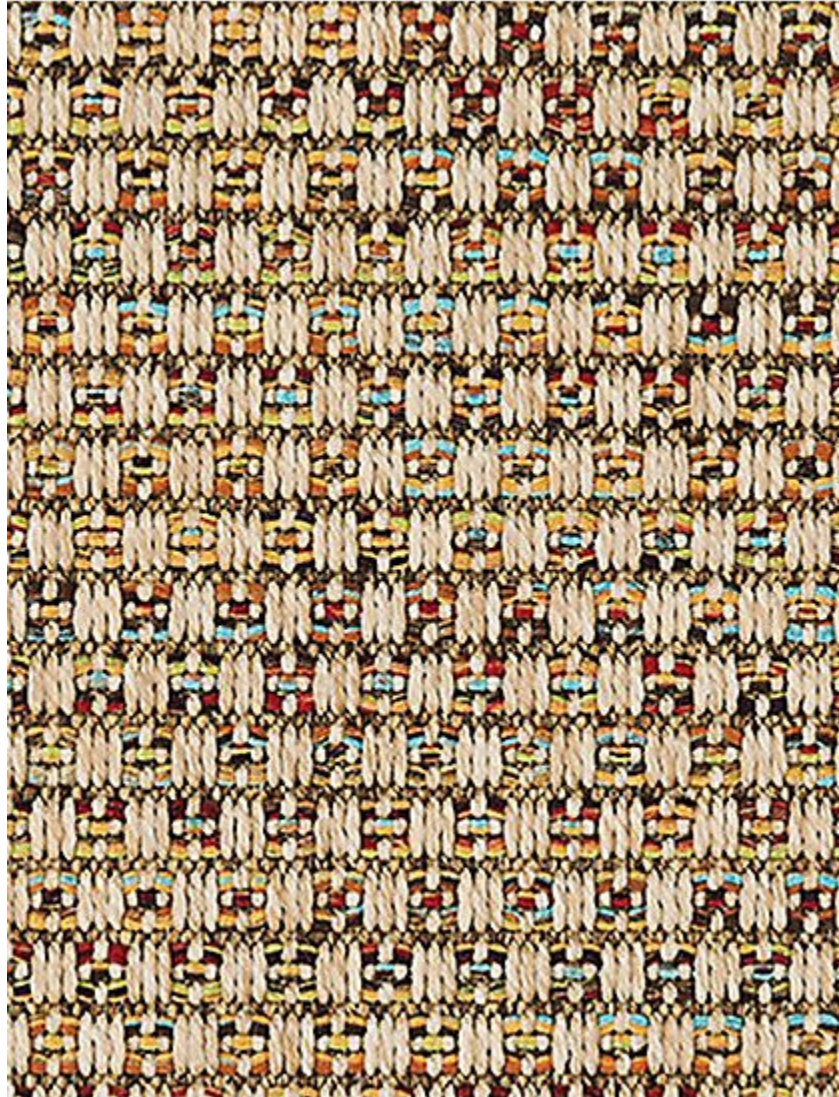

# STARK

## CARPET & RUGS

---

AVAILABLE IN 5 COLORWAYS

---

### STUDS - SANDY BEACH

SKU: C11D274CUT17463  
FULL WIDTH: 13 FT 2 IN  
CONSTRUCTION: FLATWEAVE

Any size available made-to-order.  
Additional options available on request.

---

STARKCARPET.COM