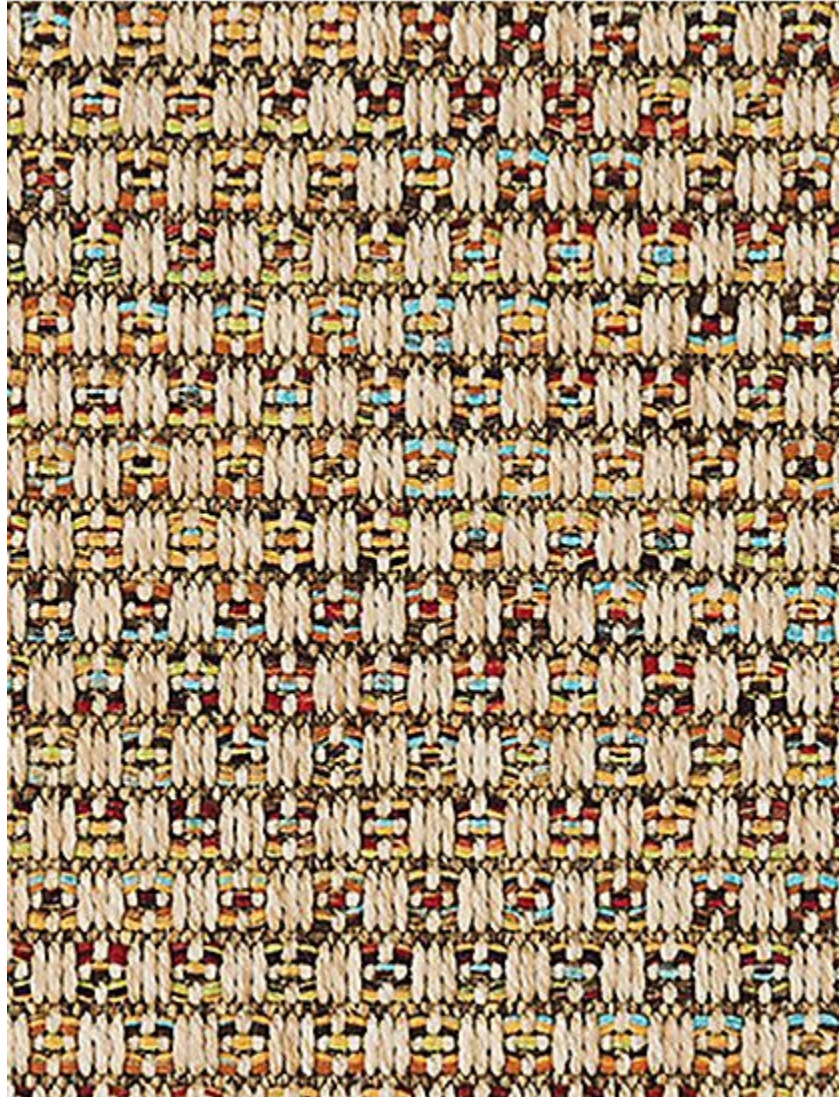

STARK

CARPET & RUGS

AVAILABLE IN 5 COLORWAYS

STUDS - SANDY BEACH

SKU: C11D274CUT17463
FULL WIDTH: 13 FT 2 IN
CONSTRUCTION: FLATWEAVE

Any size available made-to-order.
Additional options available on request.

STARKCARPET.COM