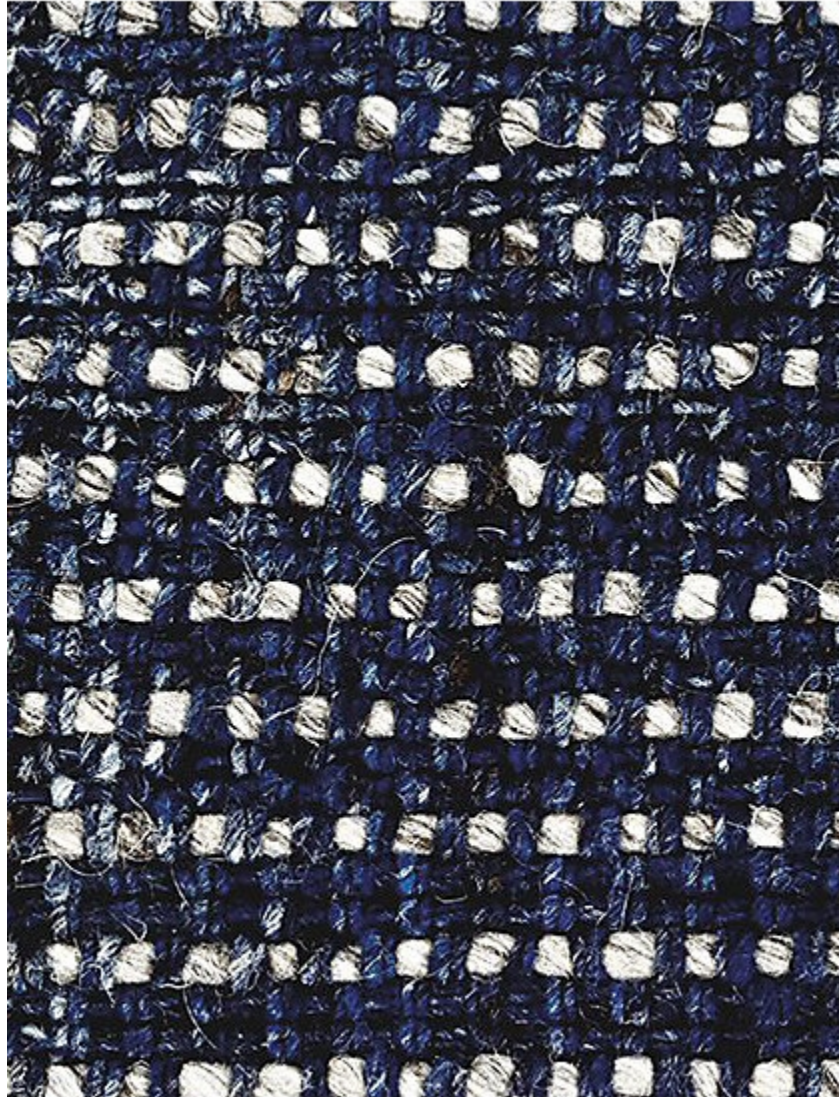

STARK

CARPET & RUGS

AVAILABLE IN 5 COLORWAYS

COURBEVOIE - LAPIS

SKU: C119592CUT17227
FULL WIDTH: 15 FT 0 IN
CONSTRUCTION: HAND-LOOMED
COMPOSITION: 70% WOOL / 30% POLYESTER
TEXTURE: LOOP PILE

Any size available made-to-order.
Additional options available on request.