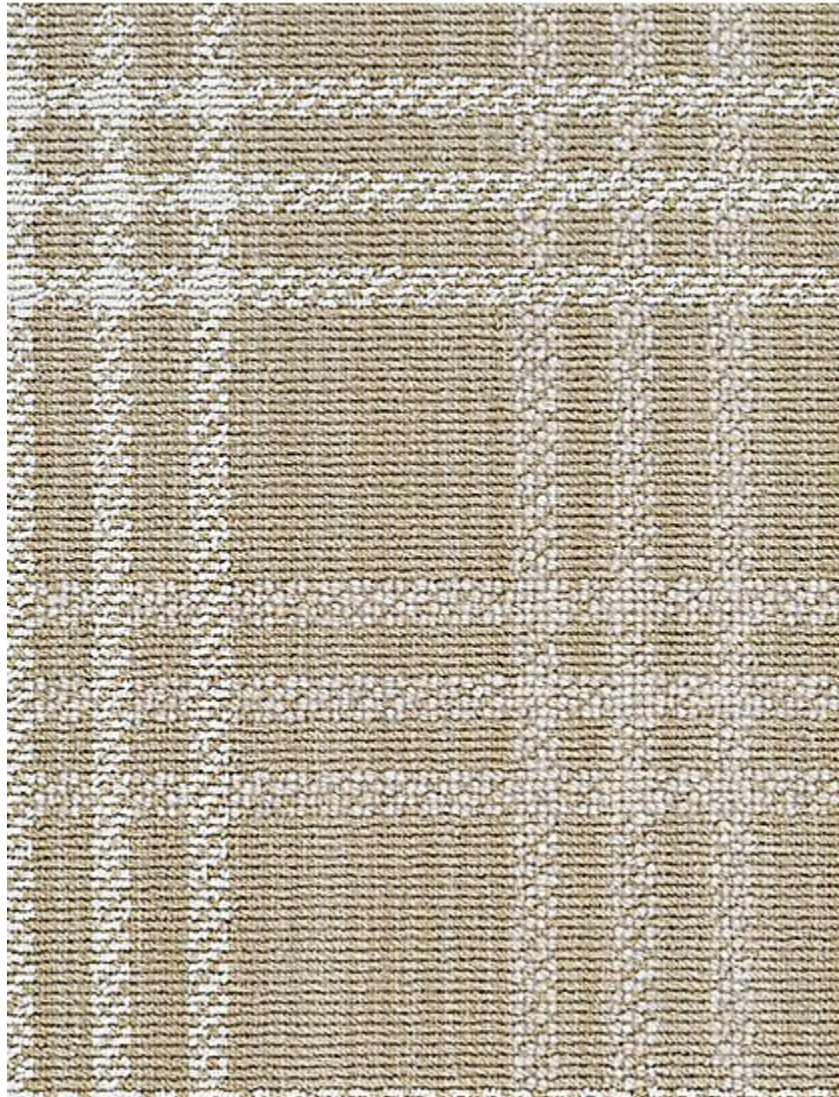

STARK

CARPET & RUGS

AVAILABLE IN 6 COLORWAYS

ARABELLA - TAWNY

SKU: C116676CUT14678
FULL WIDTH: 12 FT 10 IN
CONSTRUCTION: WOVEN
COMPOSITION: 83% NZ WOOL / 17% NYLON
REPEAT: W:12" X L:12"
TEXTURE: LOOP PILE
ORIGIN: USA