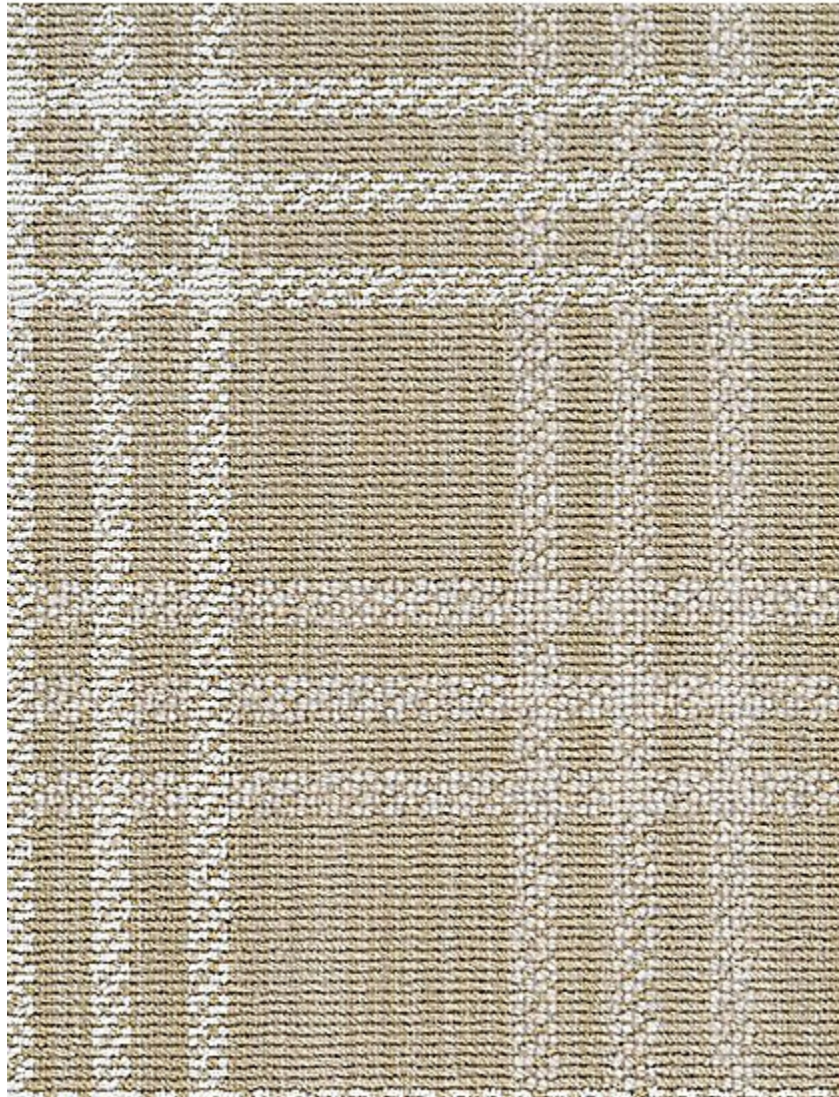

# STARK

## CARPET & RUGS

---

AVAILABLE IN 6 COLORWAYS

---

### ARABELLA - TAWNY

SKU: C116676CUT14678  
FULL WIDTH: 12 FT 10 IN  
CONSTRUCTION: WOVEN  
COMPOSITION: 83% NZ WOOL / 17% NYLON  
REPEAT: W:12" X L:12"  
TEXTURE: LOOP PILE  
ORIGIN: USA

Any size available made-to-order.  
Additional options available on request.