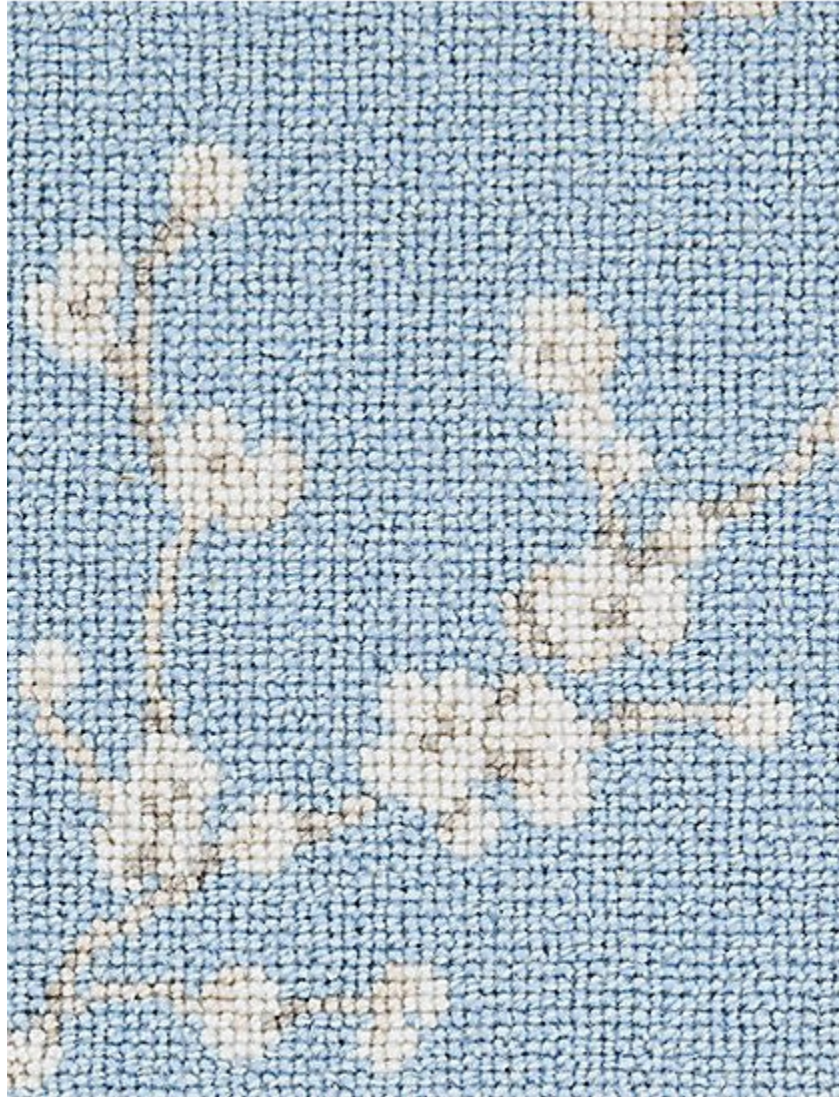

STARK

CARPET & RUGS

AVAILABLE IN 3 COLORWAYS

ANTONIE - SOFT BLUE

SKU: C116330CUT17122
FULL WIDTH: 13 FT 2 IN
CONSTRUCTION: WOVEN
TEXTURE: LOOP PILE

Any size available made-to-order.
Additional options available on request.