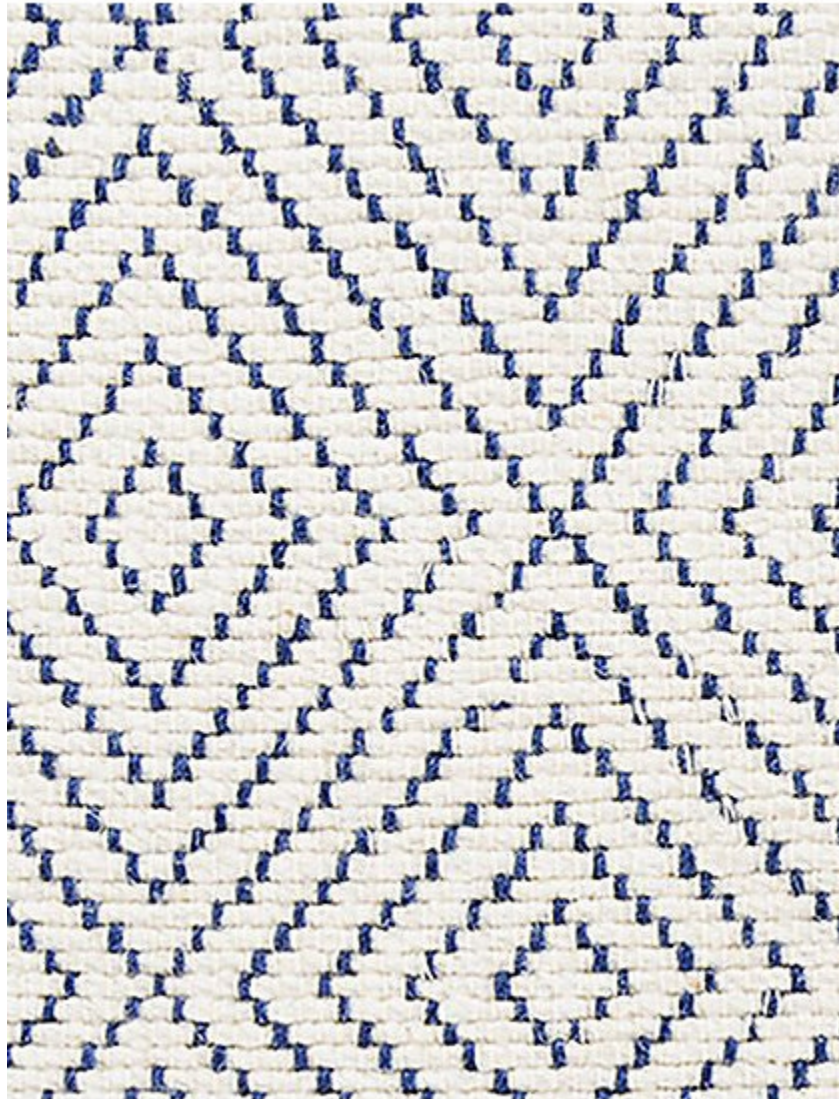

STARK

CARPET & RUGS

AVAILABLE IN 5 COLORWAYS

REICHAN - SKY

SKU: C116276CUT17387
FULL WIDTH: 15 FT 0 IN
CONSTRUCTION: HAND-LOOMED
TEXTURE: LOOP PILE

Any size available made-to-order.
Additional options available on request.