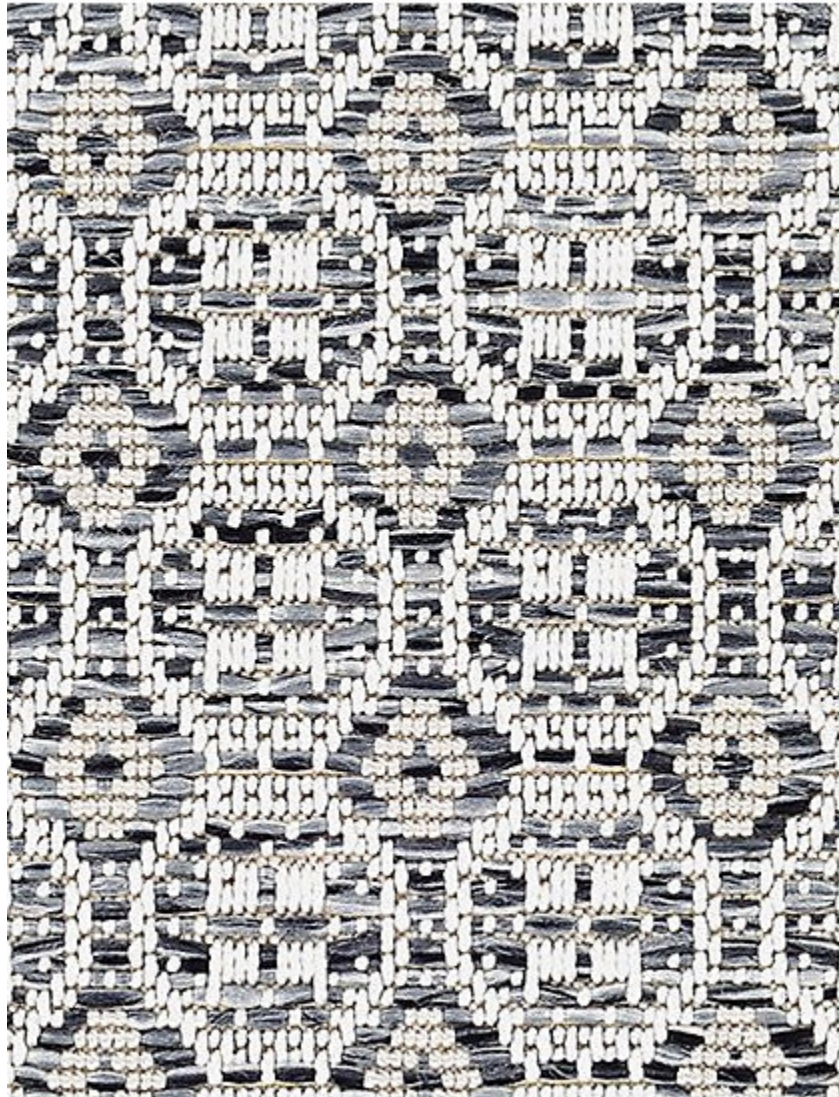

STARK

CARPET & RUGS

AVAILABLE IN 5 COLORWAYS

PENHA ISLAND - SILVER

SKU: C116239CUT14990
FULL WIDTH: 13 FT 2 IN
CONSTRUCTION: FLATWEAVE MACHINE-MADE
COMPOSITION: 100% POLYPROPYLENE
REPEAT: W: 2.95" X L: 2.83"
TEXTURE: LOOP PILE
ORIGIN: USA