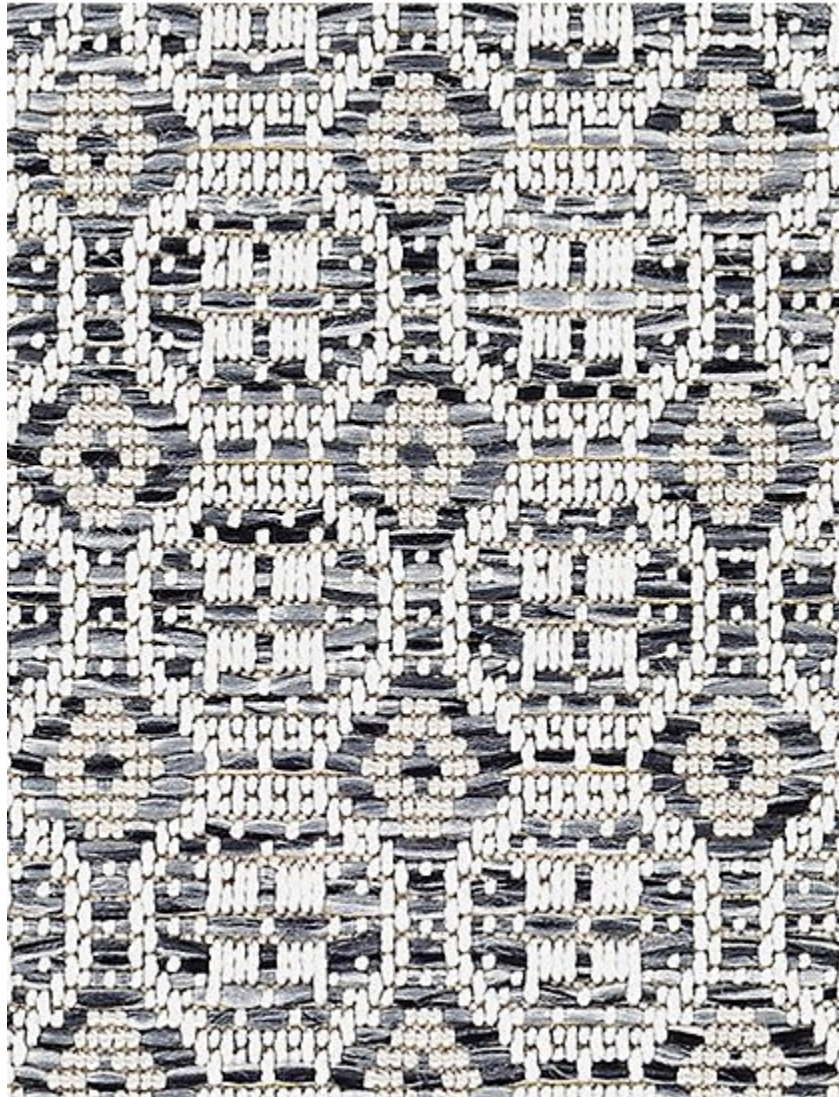

# STARK

## CARPET & RUGS

AVAILABLE IN 5 COLORWAYS

### PENHA ISLAND - SILVER

SKU: C116239CUT14990  
FULL WIDTH: 13 FT 2 IN  
CONSTRUCTION: FLATWEAVE MACHINE-MADE  
COMPOSITION: 100% POLYPROPYLENE  
REPEAT: W: 2.95" X L: 2.83"  
TEXTURE: LOOP PILE  
ORIGIN: USA