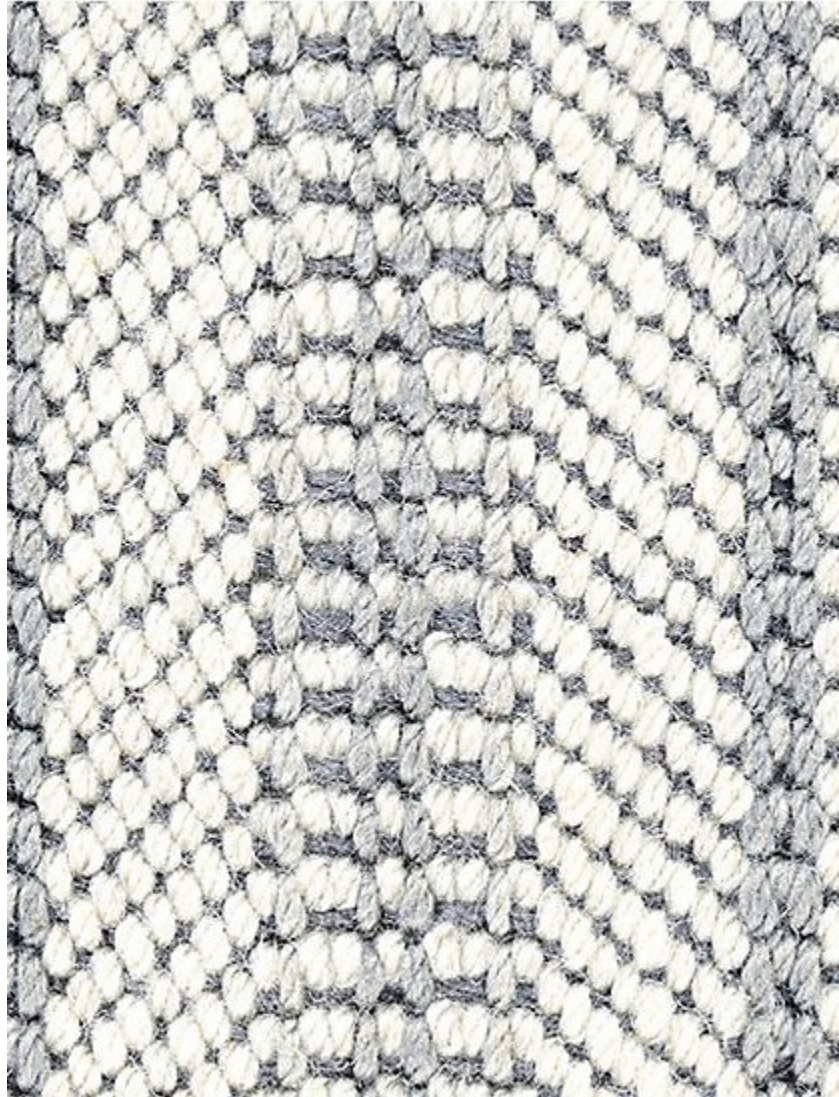

STARK

CARPET & RUGS

AVAILABLE IN 4 COLORWAYS

TAMERON - PLATINUM

SKU: C115634CUT16072
FULL WIDTH: 15 FT 0 IN
CONSTRUCTION: HAND-LOOMED
COMPOSITION: 100% WOOL
REPEAT: W:4.13" X L:.43"
TEXTURE: LOOP PILE
ORIGIN: INDIA

Any size available made-to-order.
Additional options available on request.

STARKCARPET.COM