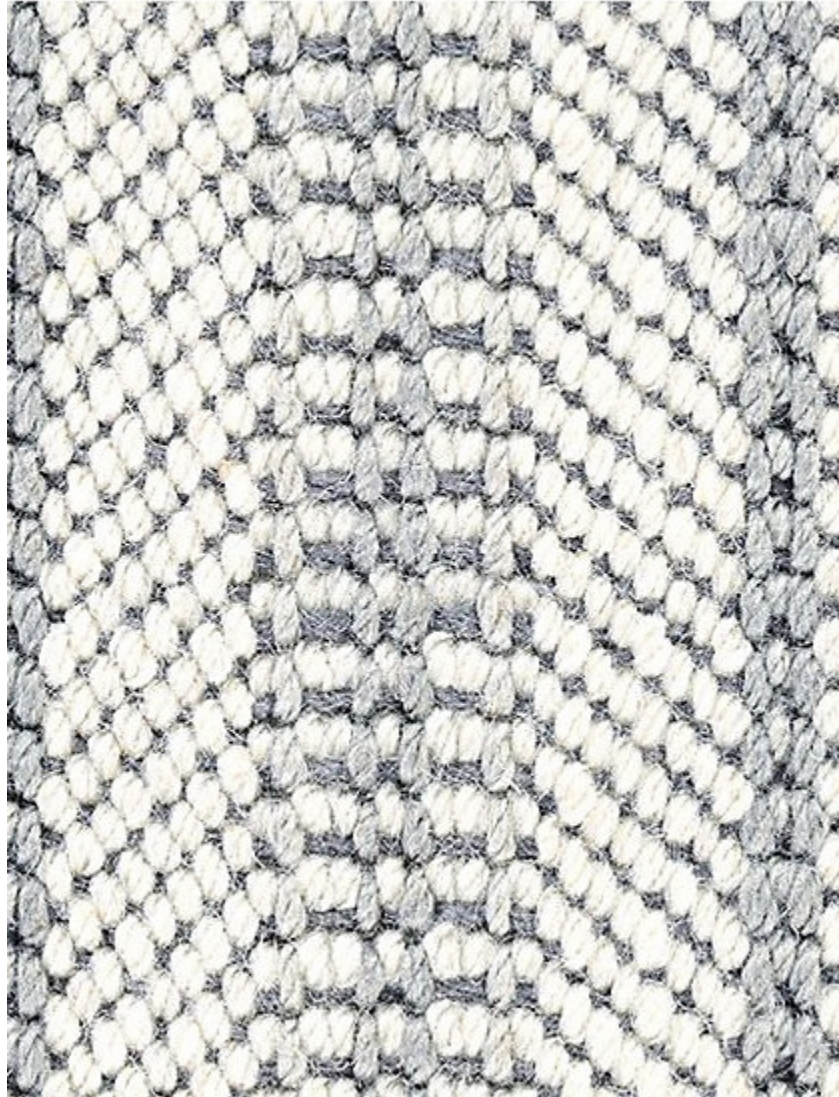

STARK

CARPET & RUGS

AVAILABLE IN 4 COLORWAYS

TAMERON - PLATINUM

SKU: C115634CUT16072
FULL WIDTH: 15 FT 0 IN
CONSTRUCTION: HAND-LOOMED
COMPOSITION: 100% WOOL
REPEAT: W: 4.13" X L: 0.43"
TEXTURE: LOOP PILE
ORIGIN: INDIA