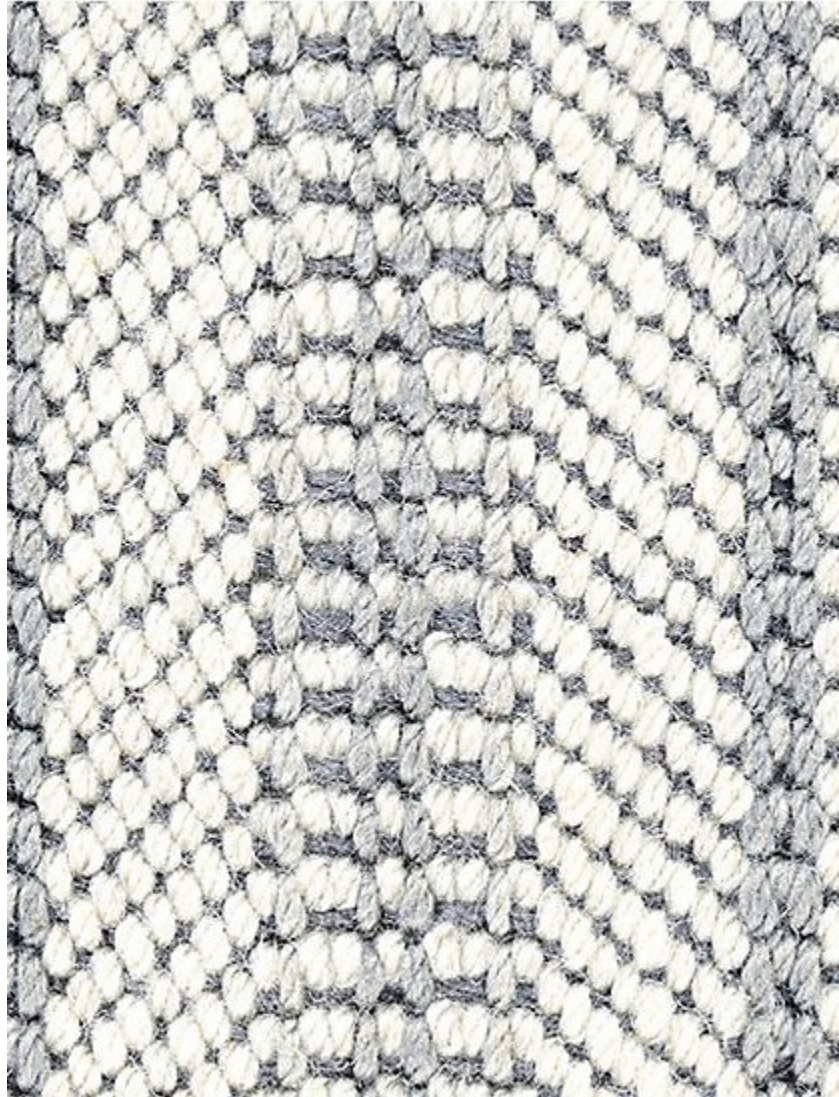

# STARK

## CARPET & RUGS

---

AVAILABLE IN 4 COLORWAYS

---

### TAMERON - PLATINUM

SKU: C115634CUT16072  
FULL WIDTH: 15 FT 0 IN  
CONSTRUCTION: HAND-LOOMED  
COMPOSITION: 100% WOOL  
REPEAT: W:4.13" X L:.43"  
TEXTURE: LOOP PILE  
ORIGIN: INDIA

Any size available made-to-order.  
Additional options available on request.