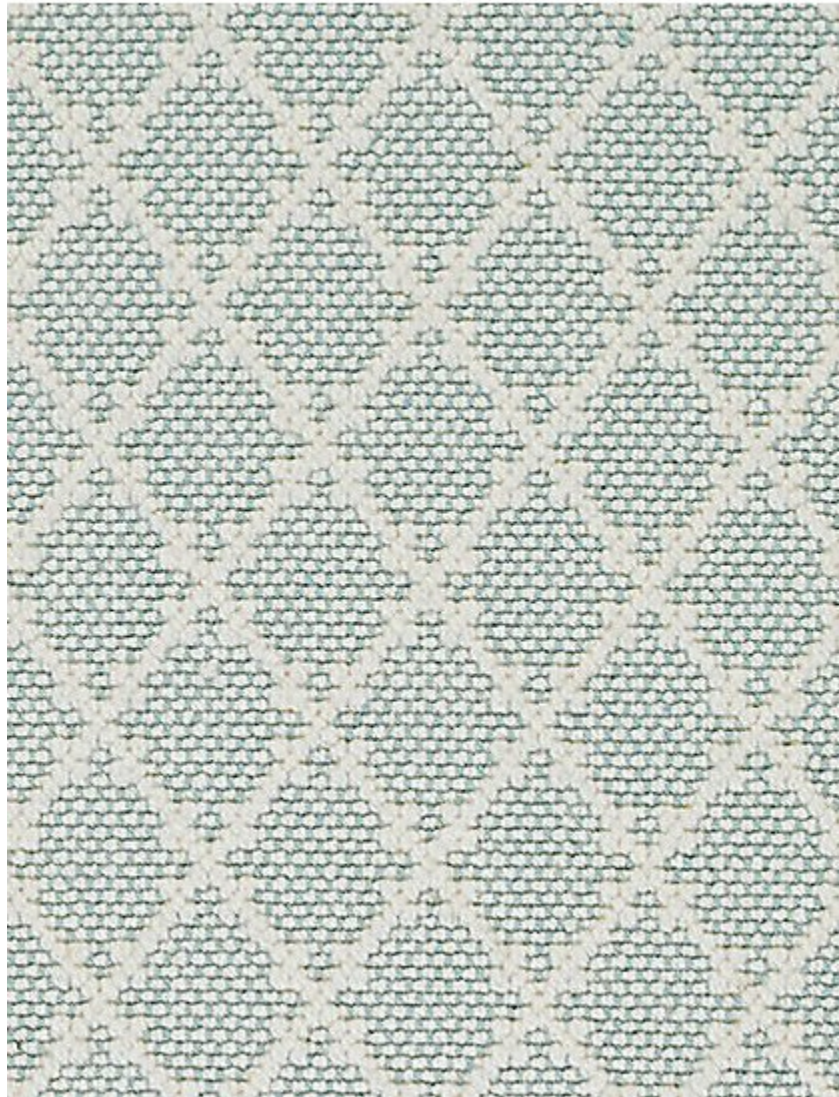

STARK

CARPET & RUGS

AVAILABLE IN 5 COLORWAYS

MORNA - OCEAN

SKU: C115335CUT14038
FULL WIDTH: 13 FT 2 IN
CONSTRUCTION: WILTON
COMPOSITION: 100% WOOL
REPEAT: W: 2.875" X L: 3.5"
TEXTURE: LOOP PILE
ORIGIN: SPAIN