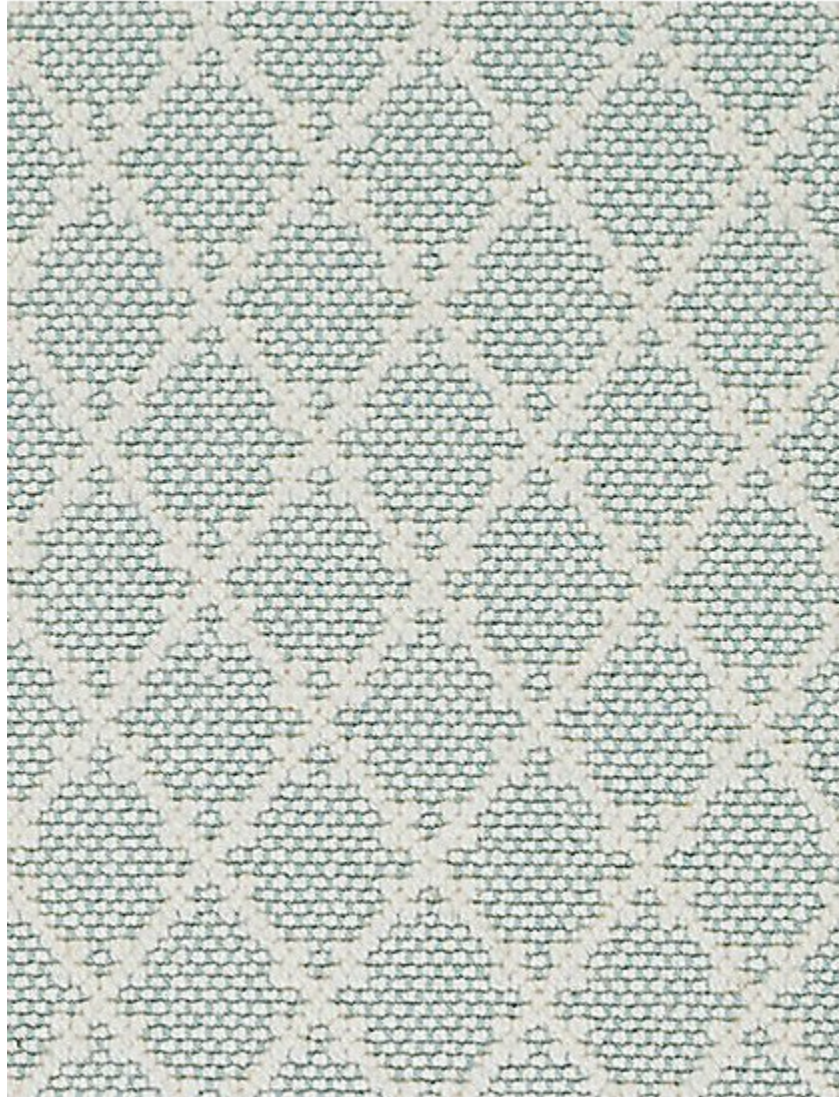

STARK

CARPET & RUGS

AVAILABLE IN 5 COLORWAYS

MORNA - OCEAN

SKU: C115335CUT14038
FULL WIDTH: 13 FT 2 IN
CONSTRUCTION: WILTON
COMPOSITION: 100% WOOL
REPEAT: W:2.875" X L:3.5"
TEXTURE: LOOP PILE
ORIGIN: SPAIN