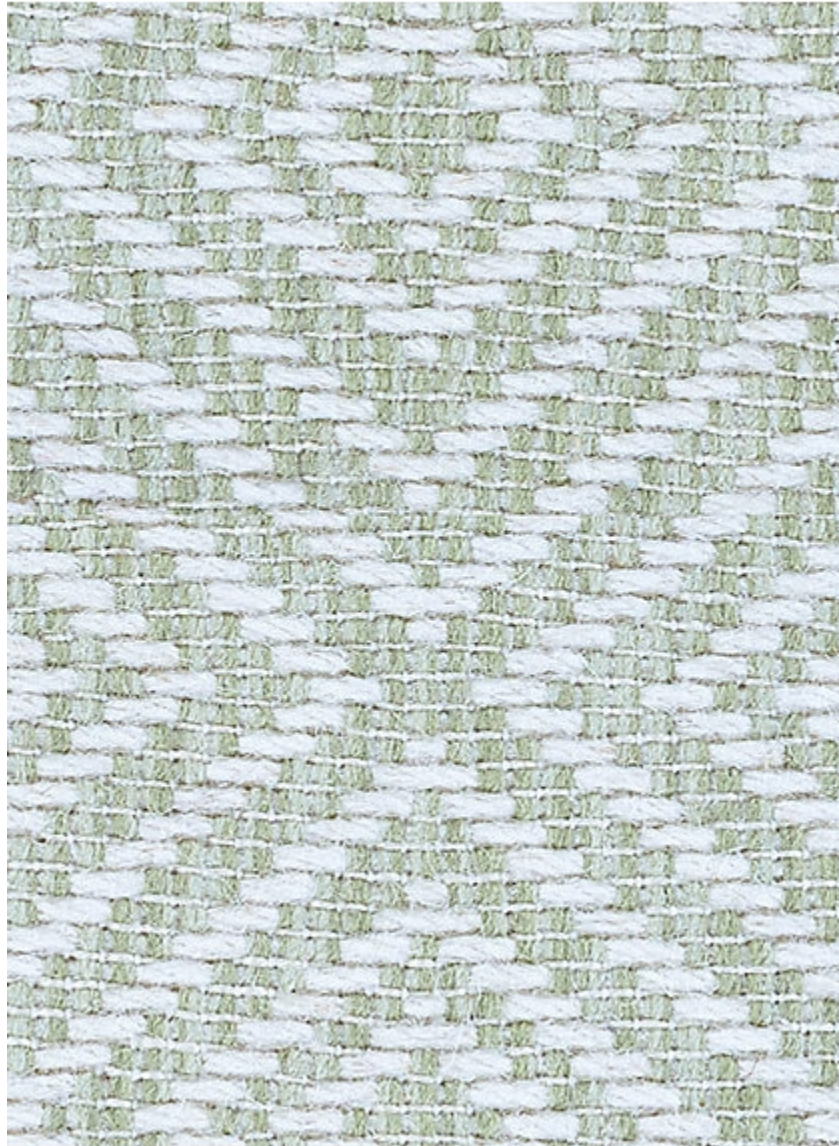

STARK

CARPET & RUGS

AVAILABLE IN 5 COLORWAYS

HAMO - MOSS

SKU: C115148CUT17347
FULL WIDTH: 15 FT 0 IN
CONSTRUCTION: WILTON
TEXTURE: LOOP PILE

Any size available made-to-order.
Additional options available on request.