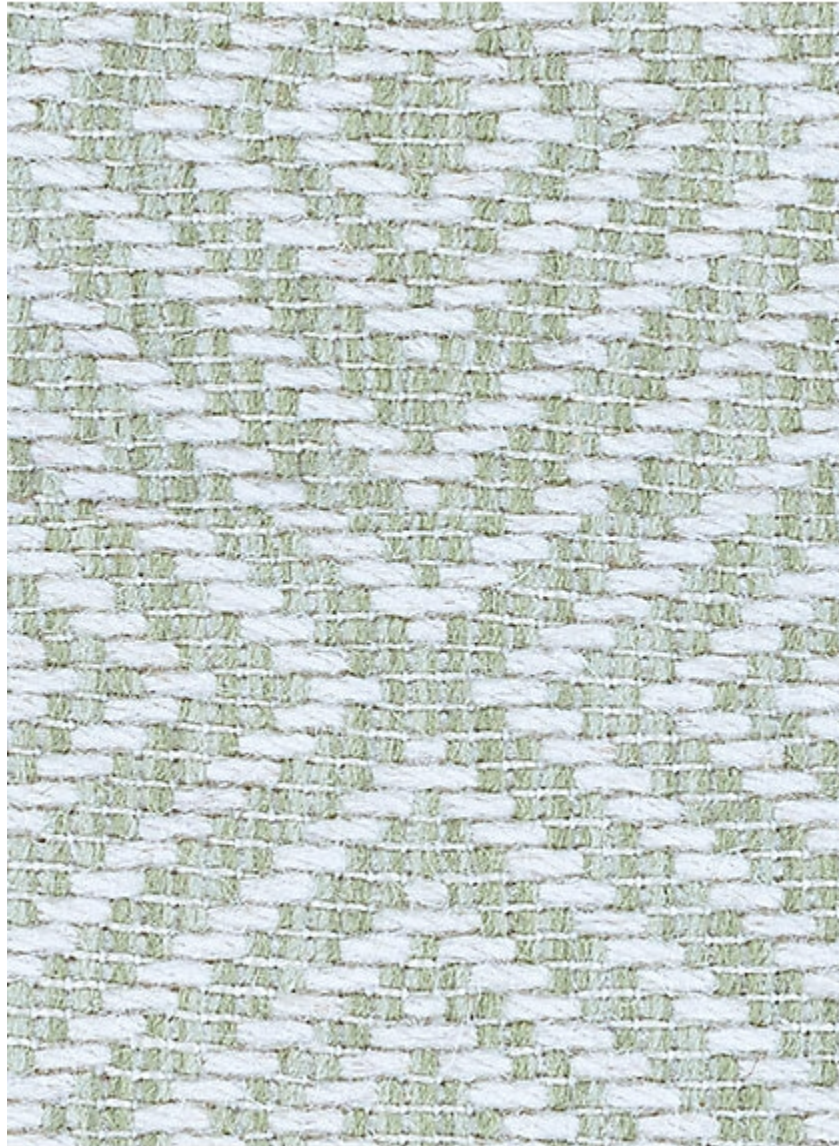

# STARK

## CARPET & RUGS

AVAILABLE IN 5 COLORWAYS

### HAMO - MOSS

SKU: C115148CUT17347  
FULL WIDTH: 15 FT 0 IN  
CONSTRUCTION: WILTON  
TEXTURE: LOOP PILE

Any size available made-to-order.  
Additional options available on request.

STARKCARPET.COM