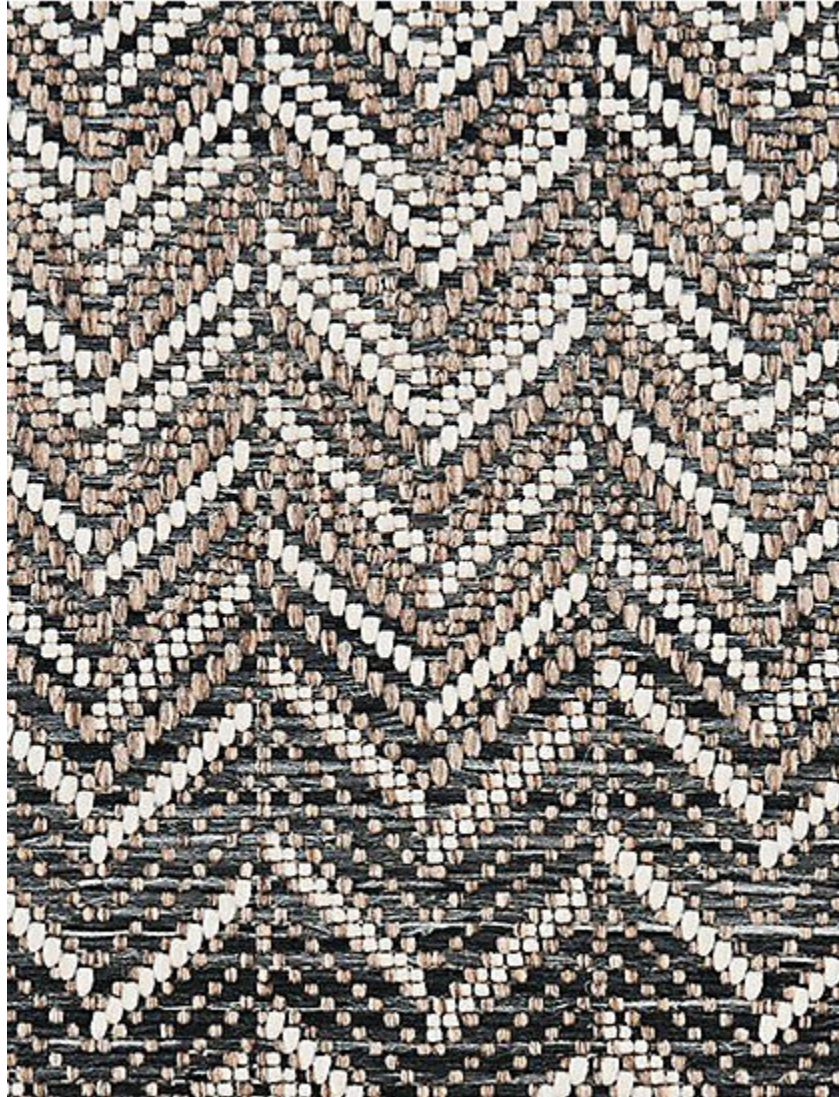

# STARK

## CARPET & RUGS

---

AVAILABLE IN 11 COLORWAYS

---

### MAGASKA - GREY

SKU: C114305CUT17307  
FULL WIDTH: 16 FT 1 IN  
CONSTRUCTION: FLATWEAVE

Any size available made-to-order.  
Additional options available on request.

---

STARKCARPET.COM