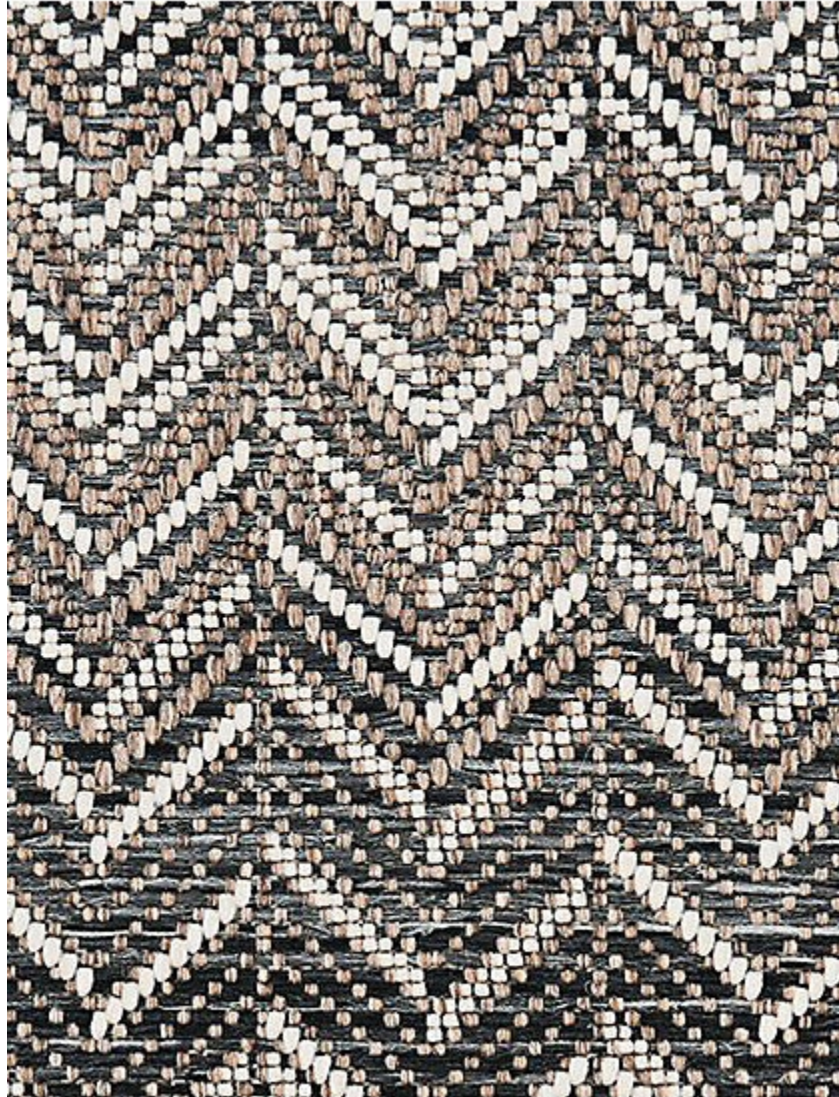

STARK

CARPET & RUGS

AVAILABLE IN 11 COLORWAYS

MAGASKA - GREY

SKU: C114305CUT17307
FULL WIDTH: 16 FT 1 IN
CONSTRUCTION: FLATWEAVE

Any size available made-to-order.
Additional options available on request.

STARKCARPET.COM