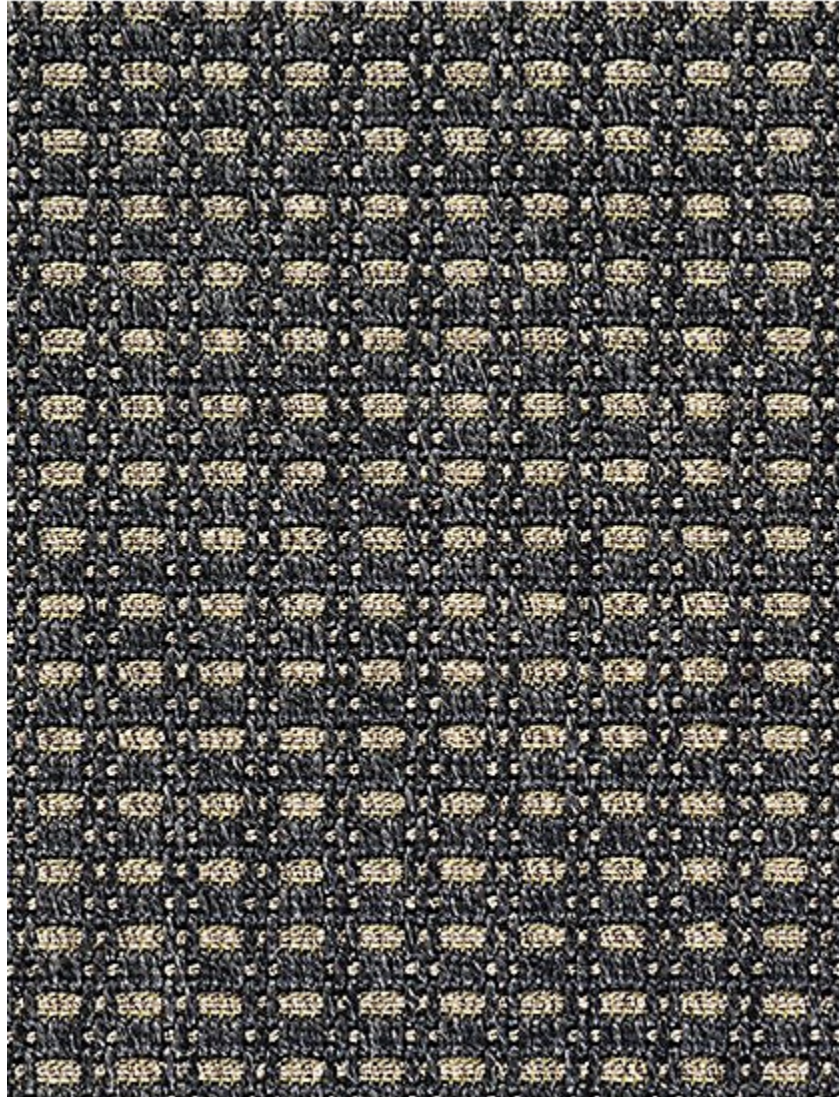

# STARK

## CARPET & RUGS

---

AVAILABLE IN 7 COLORWAYS

---

### LADERA - EBONY

SKU: C113853CUT12260  
FULL WIDTH: 13 FT 2 IN  
CONSTRUCTION: FLATWEAVE MACHINE-MADE  
COMPOSITION: 100% POLYPROPYLENE  
REPEAT: W:.86" X L:7"  
TEXTURE: LOOP PILE  
ORIGIN: BELGIUM

Any size available made-to-order.  
Additional options available on request.