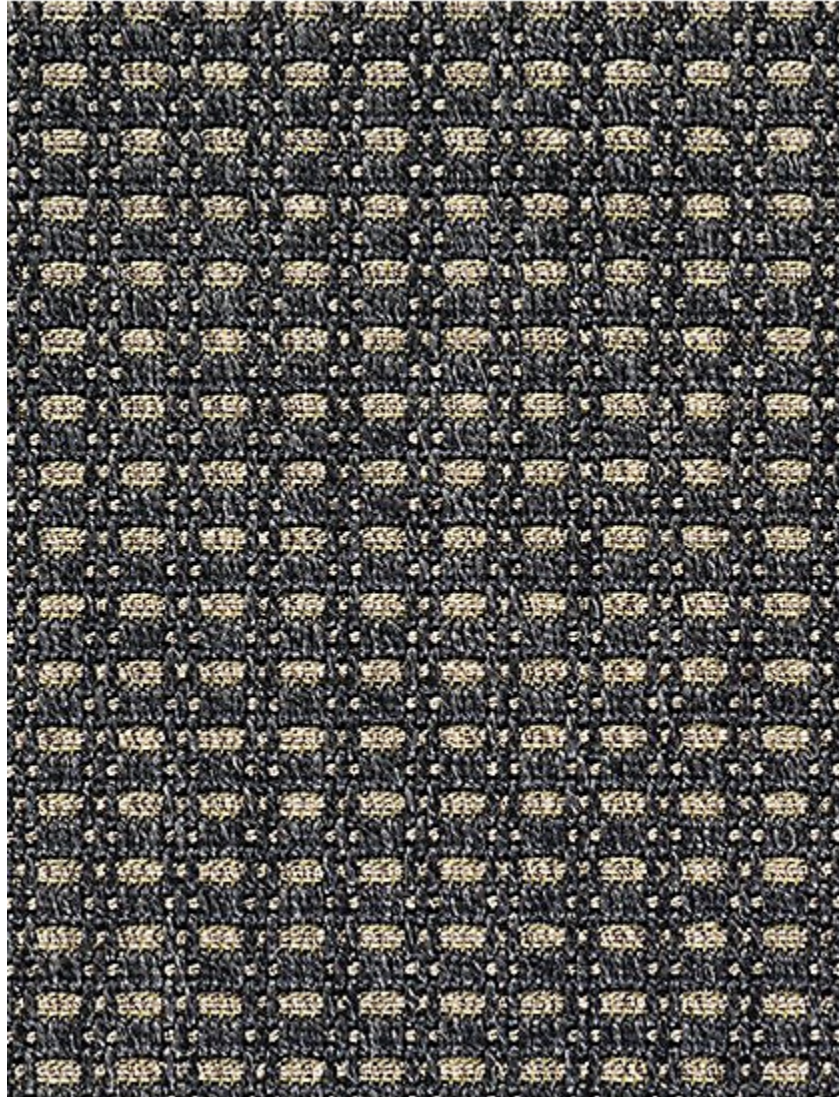

# STARK

## CARPET & RUGS

---

AVAILABLE IN 7 COLORWAYS

---

### LADERA - EBONY

SKU: C113853CUT12260  
FULL WIDTH: 13 FT 2 IN  
CONSTRUCTION: FLATWEAVE MACHINE-MADE  
COMPOSITION: 100% POLYPROPYLENE  
REPEAT: W: 86" X L: 71"  
TEXTURE: LOOP PILE  
ORIGIN: BELGIUM