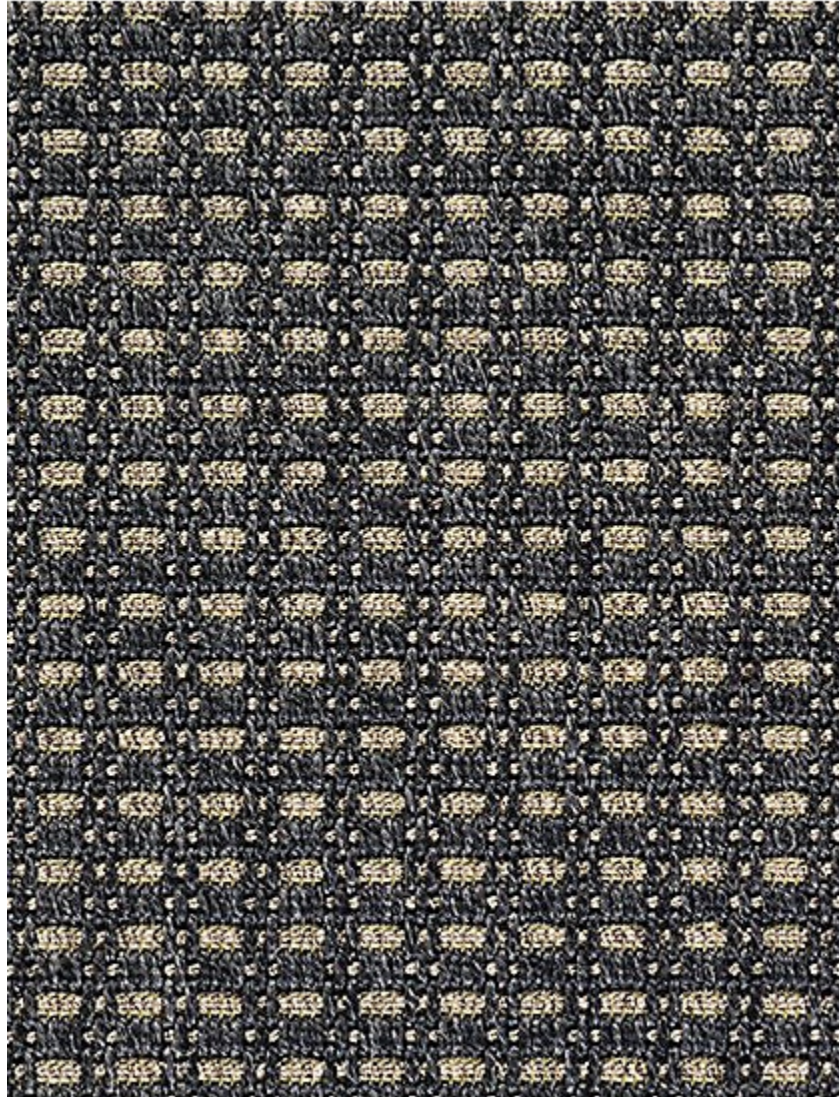

STARK

CARPET & RUGS

AVAILABLE IN 7 COLORWAYS

LADERA - EBONY

SKU: C113853CUT12260
FULL WIDTH: 13 FT 2 IN
CONSTRUCTION: FLATWEAVE MACHINE-MADE
COMPOSITION: 100% POLYPROPYLENE
REPEAT: W:.86" X L:7"
TEXTURE: LOOP PILE
ORIGIN: BELGIUM