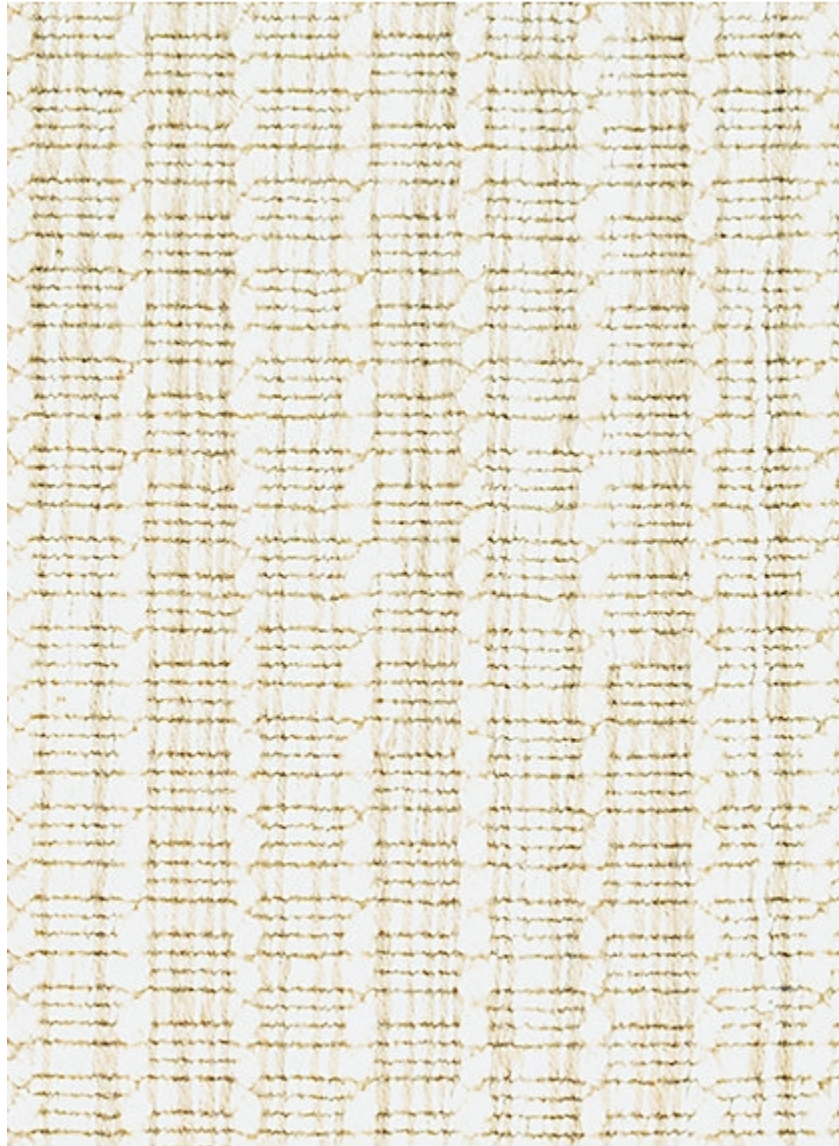

STARK

CARPET & RUGS

AVAILABLE IN 3 COLORWAYS

GRAM - DEW

SKU: C113748CUT15049
FULL WIDTH: 13 FT 2 IN
CONSTRUCTION: WILTON
COMPOSITION: 80% WOOL / 20% VISCOSE
REPEAT: W: 78" X L: 78"
TEXTURE: LOOP PILE
ORIGIN: SPAIN