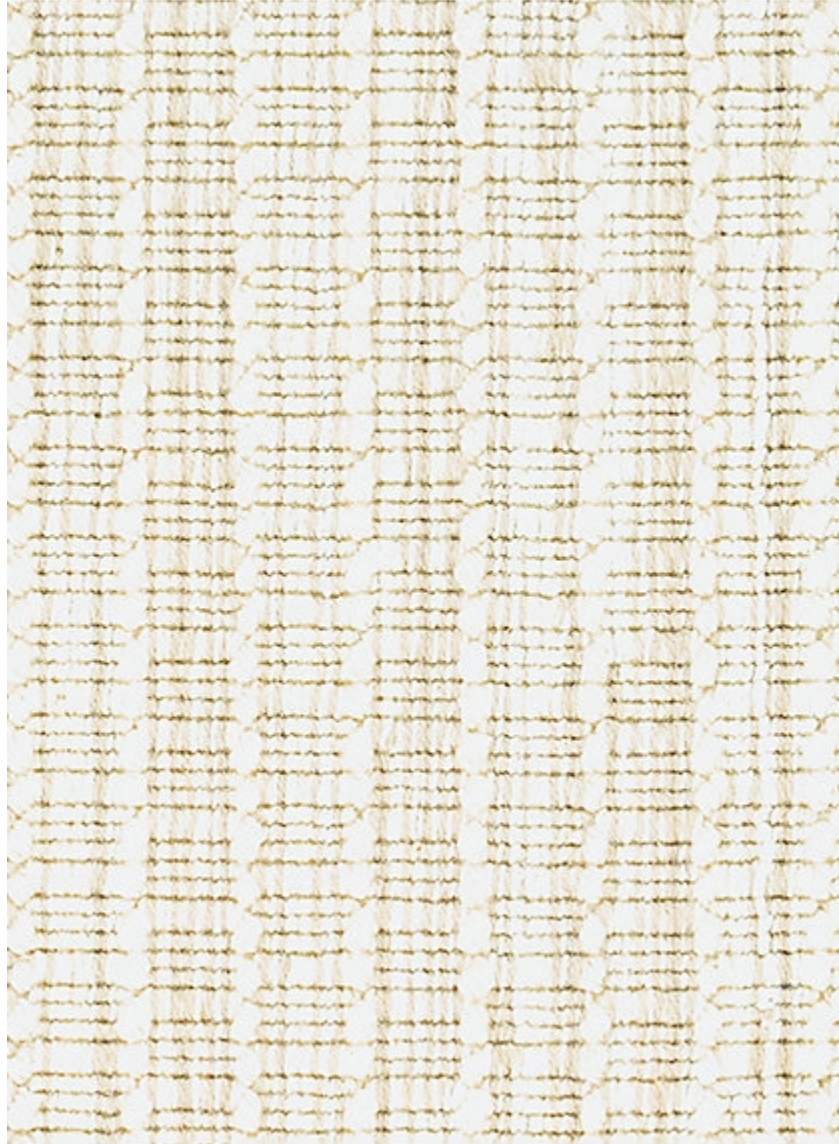

# STARK

## CARPET & RUGS

---

AVAILABLE IN 3 COLORWAYS

---

### GRAM - DEW

SKU: C113748CUT15049  
FULL WIDTH: 13 FT 2 IN  
CONSTRUCTION: WILTON  
COMPOSITION: 80% WOOL / 20% VISCOSE  
REPEAT: W: 78" X L: 78"  
TEXTURE: LOOP PILE  
ORIGIN: SPAIN

Any size available made-to-order.  
Additional options available on request.