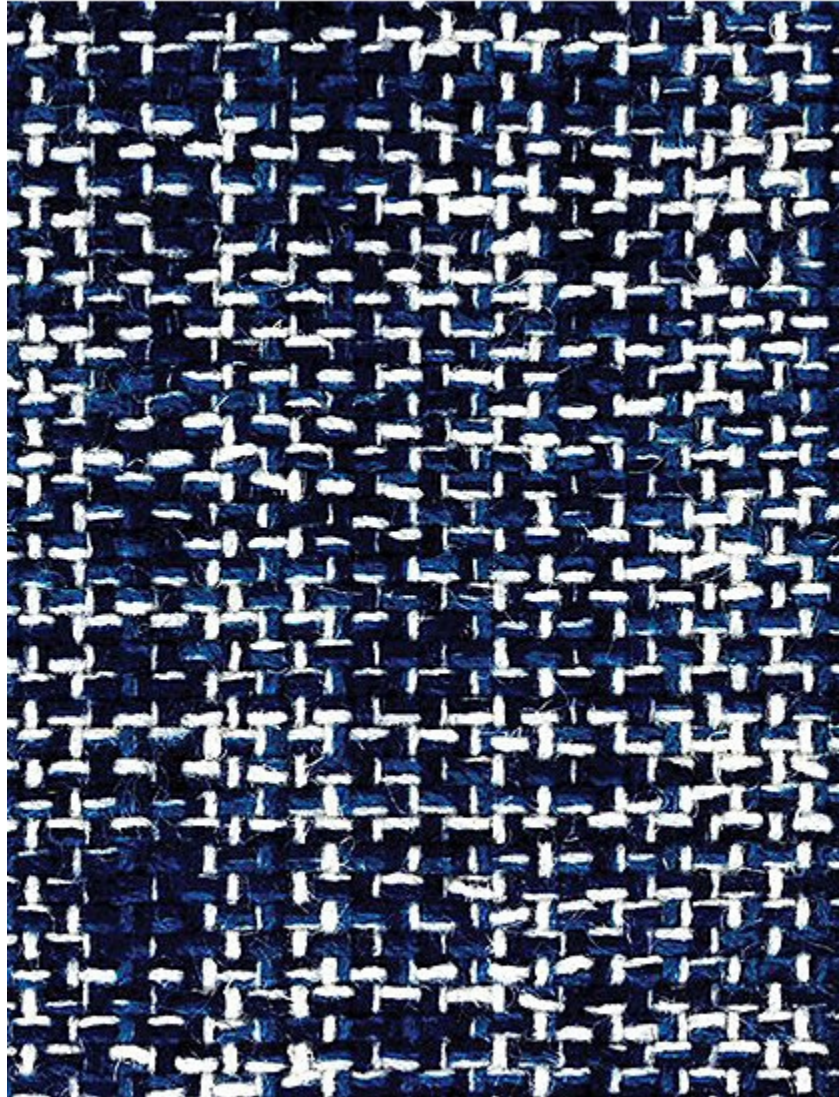

STARK

CARPET & RUGS

AVAILABLE IN 5 COLORWAYS

NATSU - BLUE SKY

SKU: C112887CUT17925
FULL WIDTH: 15 FT 0 IN
CONSTRUCTION: HAND-LOOMED
TEXTURE: LOOP PILE

Any size available made-to-order.
Additional options available on request.