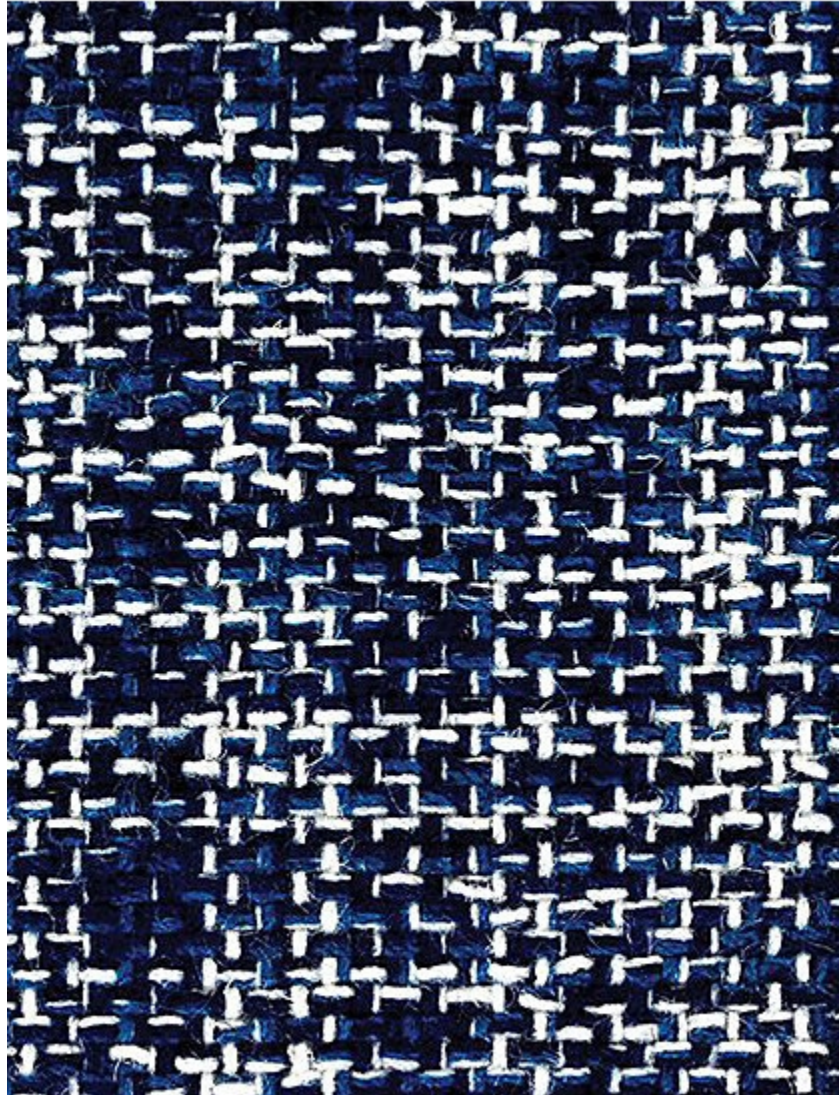

STARK

CARPET & RUGS

AVAILABLE IN 5 COLORWAYS

NATSU - BLUE SKY

SKU: C112887CUT17925
FULL WIDTH: 15 FT 0 IN
CONSTRUCTION: HAND-LOOMED
TEXTURE: LOOP PILE

Any size available made-to-order.
Additional options available on request.