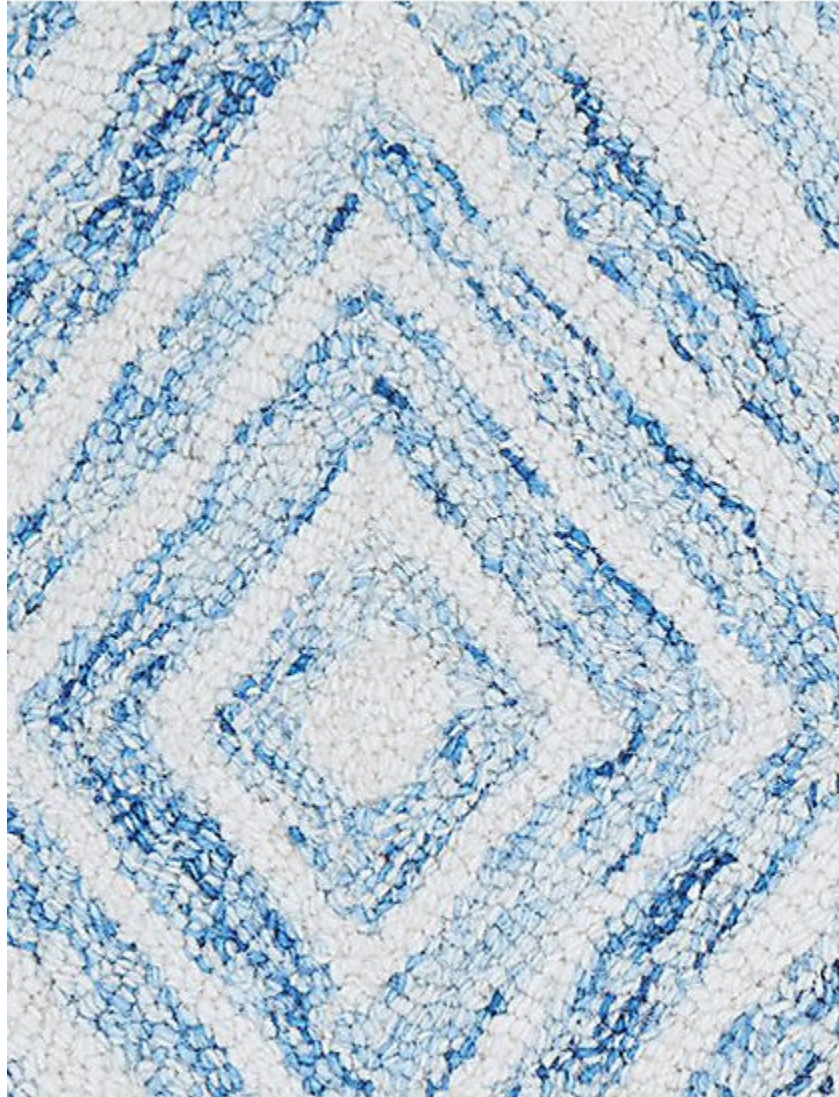

STARK

CARPET & RUGS

AVAILABLE IN 5 COLORWAYS

FISSEHA - BLUE

SKU: C112855CUT17340
FULL WIDTH: 15 FT 0 IN
CONSTRUCTION: HAND-TUFTED
TEXTURE: LOOP PILE

Any size available made-to-order.
Additional options available on request.