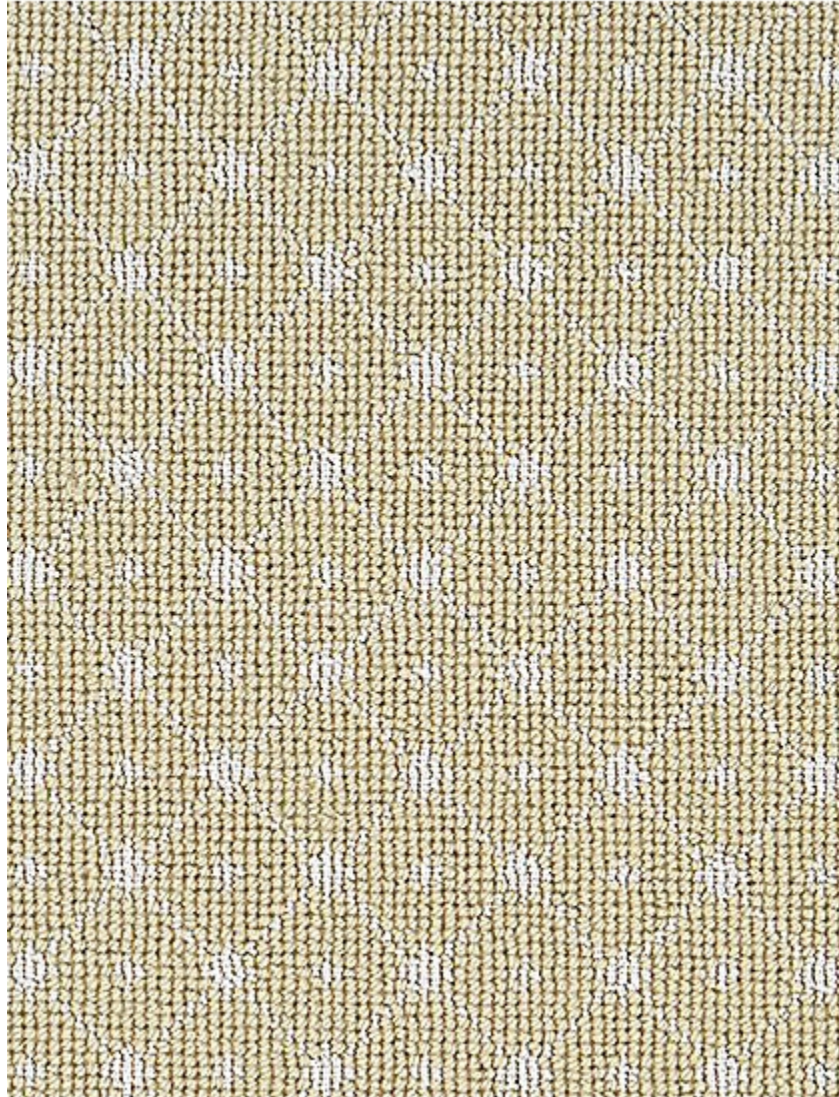

STARK

CARPET & RUGS

AVAILABLE IN 9 COLORWAYS

NAVIN - BLONDE

SKU: C112851CUT15869
FULL WIDTH: 12 FT 0 IN
CONSTRUCTION: WILTON
COMPOSITION: 73% WOOL / 27% NYLON
REPEAT: W: 2" X L: 2"
TEXTURE: LOOP PILE
ORIGIN: USA