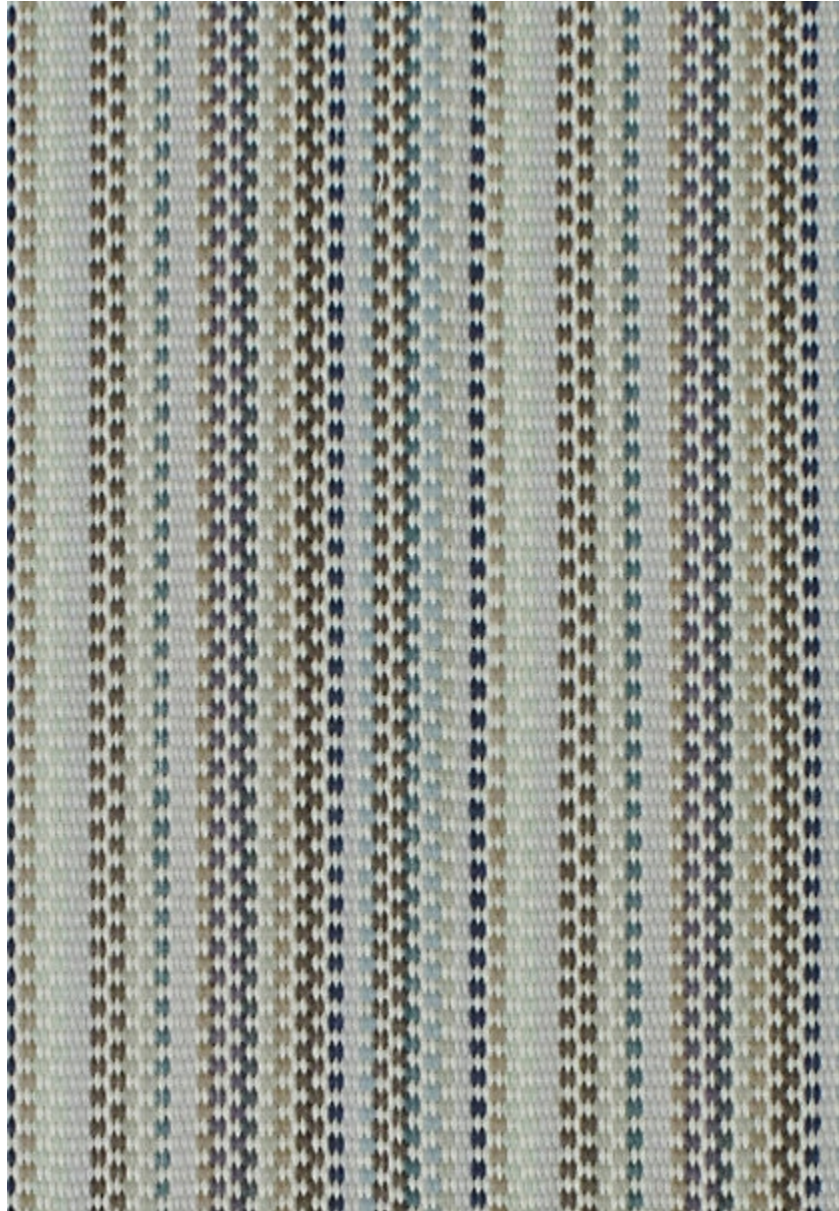

# STARK

## CARPET & RUGS

AVAILABLE IN 1 COLORWAYS

### REIKO - NATURAL

SKU: BOMNATLWIDE1166  
FULL WIDTH: 15 FT 0 IN  
CONSTRUCTION: FLATWEAVE HAND-MADE  
COMPOSITION: 100% WOOL  
PILE HEIGHT: 0.16 IN  
REPEAT: W: 8.25"  
TEXTURE: LOOP PILE  
ORIGIN: INDIA