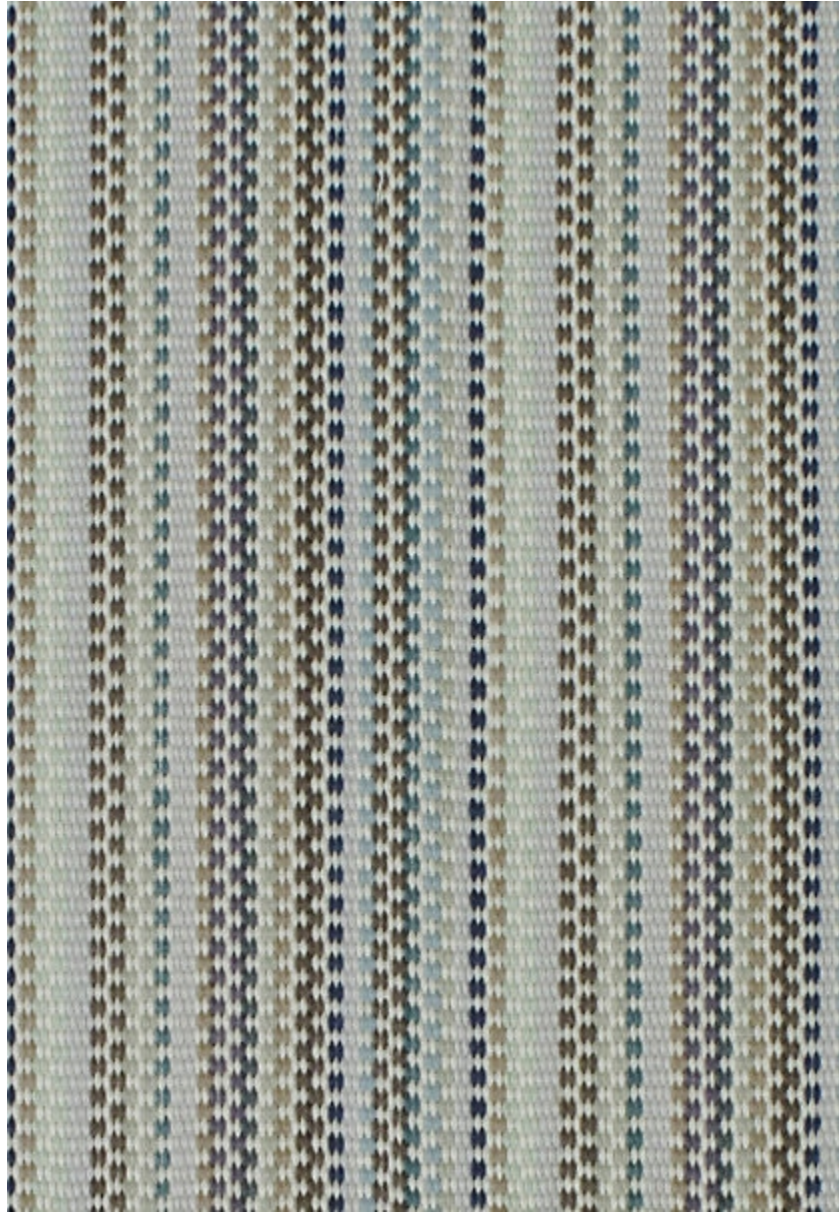

STARK

CARPET & RUGS

AVAILABLE IN 1 COLORWAYS

REIKO - NATURAL

SKU: BOMNATLWIDE1166
FULL WIDTH: 15 FT 0 IN
CONSTRUCTION: FLATWEAVE HAND-MADE
COMPOSITION: 100% WOOL
PILE HEIGHT: 0.16 IN
REPEAT: W:8.25" X L:0"
TEXTURE: LOOP PILE
ORIGIN: INDIA