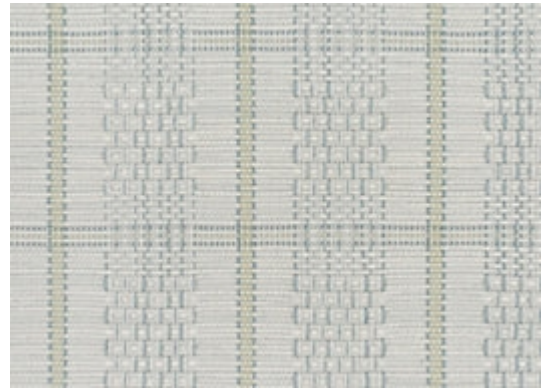

STARK

CARPET & RUGS

AVAILABLE IN 4 COLORWAYS

COVENTRY - POWDER

SKU: BILPWDRWIDE1877
FULL WIDTH: 16 FT 6 IN
CONSTRUCTION: FLATWEAVE HAND-MADE
COMPOSITION: 100% WOOL
PILE HEIGHT: 0.31 IN
REPEAT: W: 8" X L: 8"
TEXTURE: LOOP PILE
ORIGIN: INDIA