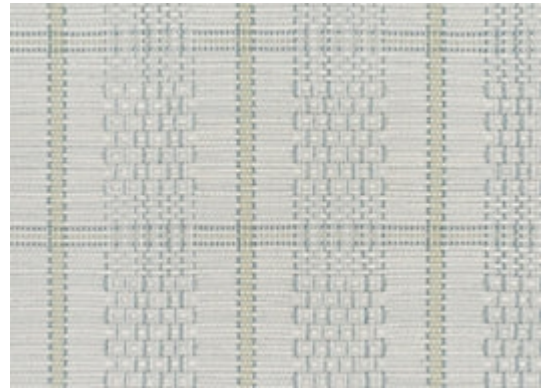

## CARPET & RUGS

AVAILABLE IN 4 COLORWAYS

### COVENTRY - POWDER

SKU: BILPWDRWIDE1877  
FULL WIDTH: 16 FT 6 IN  
CONSTRUCTION: FLATWEAVE HAND-MADE  
COMPOSITION: 100% WOOL  
PILE HEIGHT: 0.31 IN  
REPEAT: W: 8" X L: 8"  
TEXTURE: LOOP PILE  
ORIGIN: INDIA