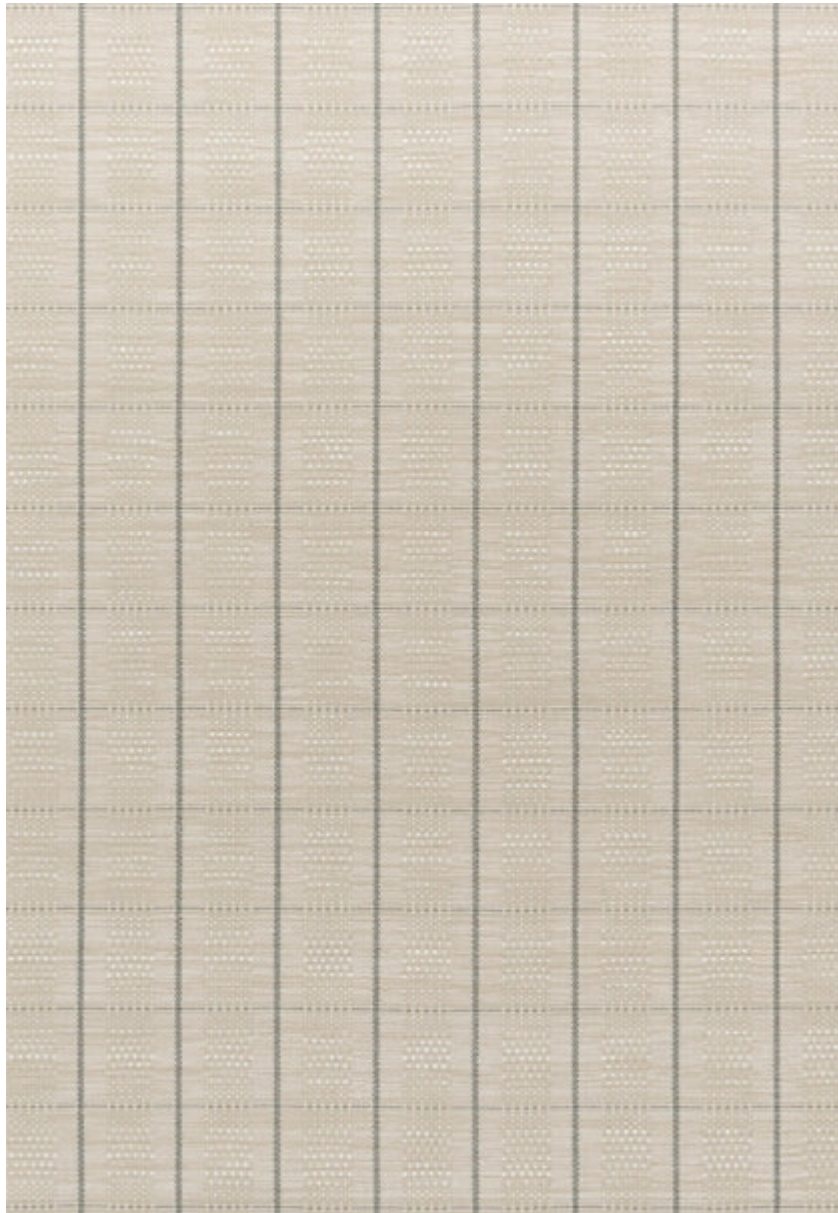

STARK

CARPET & RUGS

AVAILABLE IN 4 COLORWAYS

COVENTRY - MIST

SKU: BILMISTWIDE1877
FULL WIDTH: 16 FT 6 IN
CONSTRUCTION: FLATWEAVE HAND-MADE
COMPOSITION: 100% WOOL
PILE HEIGHT: N/A IN
REPEAT: W:8.00" X L:8.00"
TEXTURE: LOOP PILE
ORIGIN: INDIA