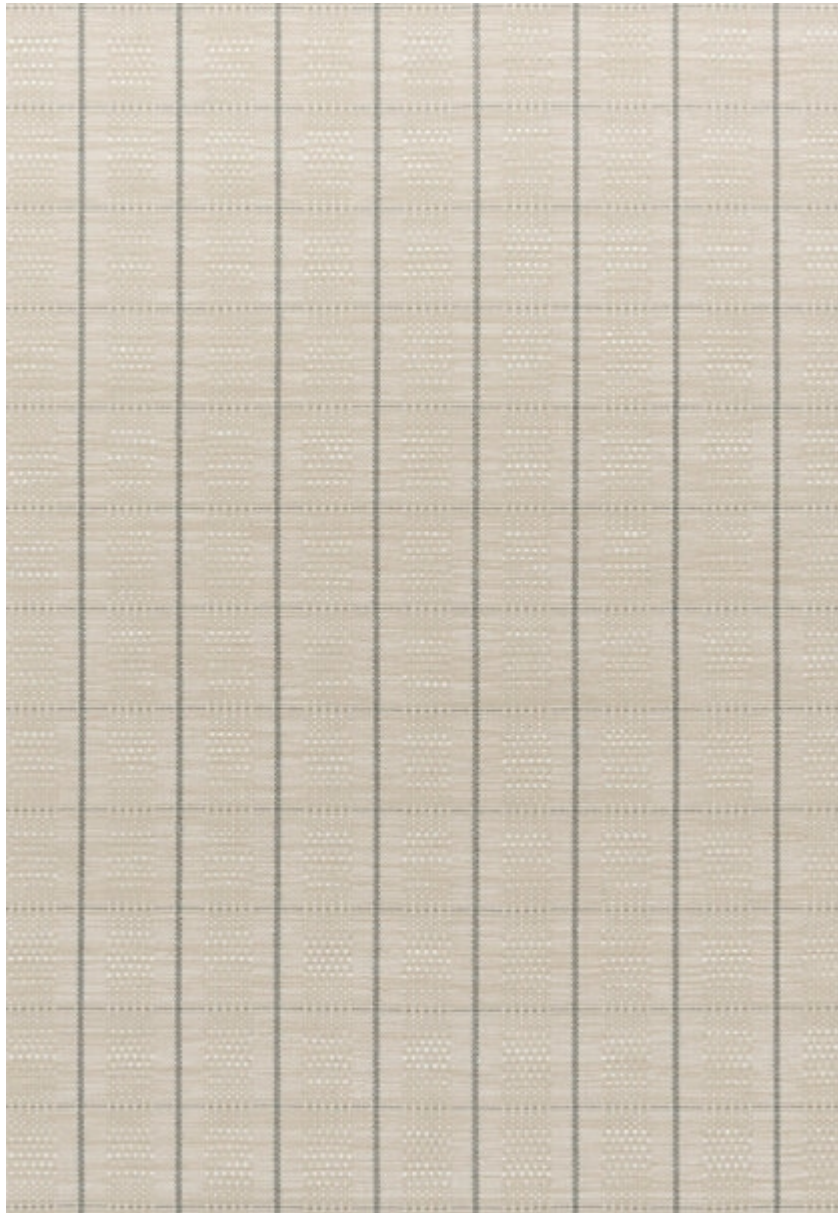

STARK

CARPET & RUGS

AVAILABLE IN 4 COLORWAYS

COVENTRY - MIST

SKU: BILMISTWIDE1877
FULL WIDTH: 16 FT 6 IN
CONSTRUCTION: FLATWEAVE HAND-MADE
COMPOSITION: 100% WOOL
PILE HEIGHT: N/A IN
REPEAT: W: 8" X L: 8"
TEXTURE: LOOP PILE
ORIGIN: INDIA