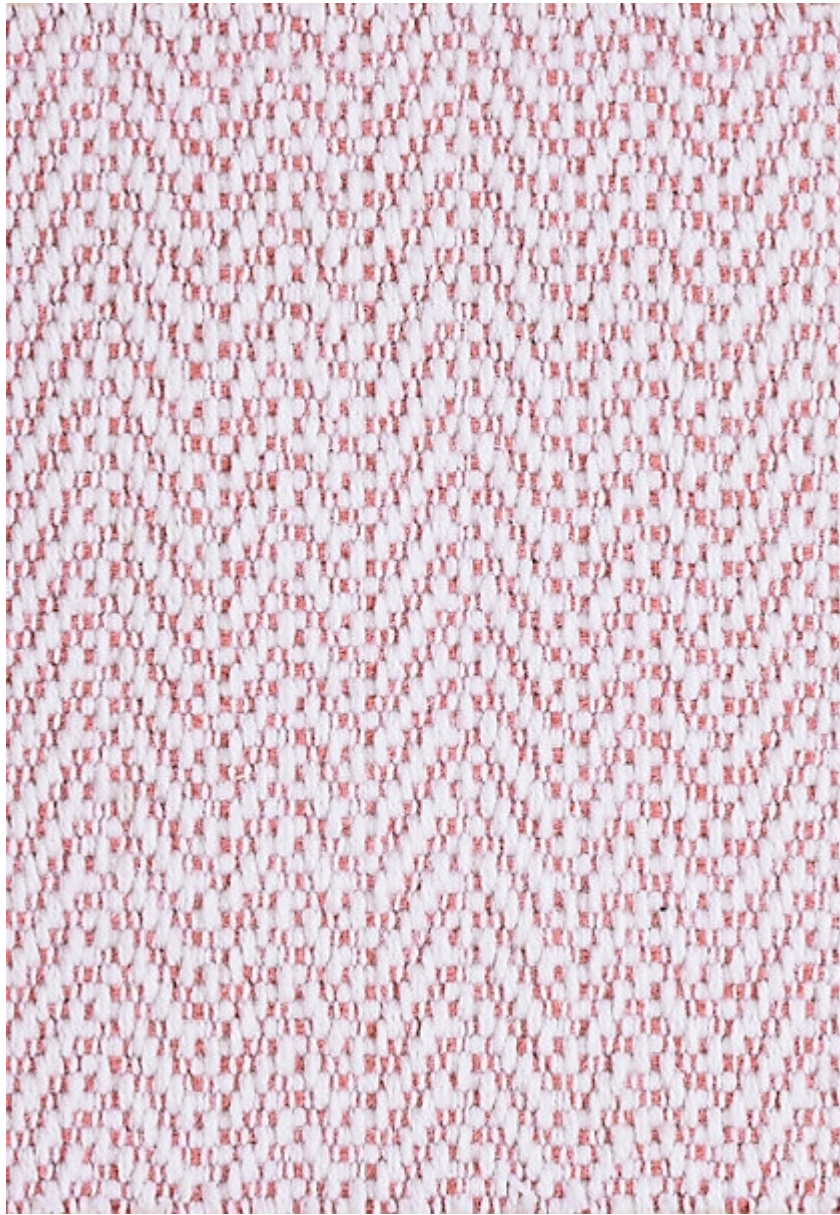

STARK

CARPET & RUGS

AVAILABLE IN 5 COLORWAYS

NERIUM - CORAL

SKU: BILCRALWIDE1810
FULL WIDTH: 15 FT 0 IN
CONSTRUCTION: FLATWEAVE HAND-MADE
COMPOSITION: 100% WOOL
PILE HEIGHT: 0.28 IN
REPEAT: W: 3.75" X L: 2"
TEXTURE: LOOP PILE
ORIGIN: INDIA