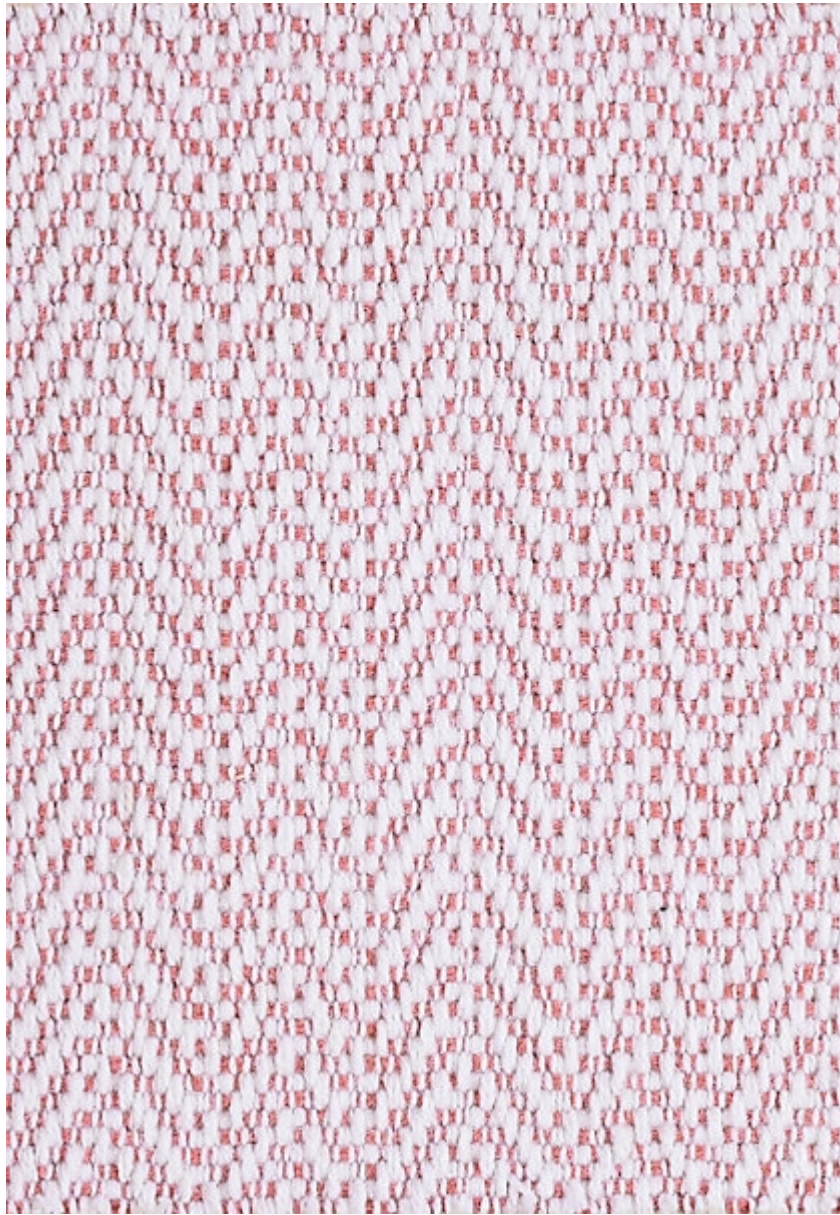

STARK

CARPET & RUGS

AVAILABLE IN 5 COLORWAYS

NERIUM - CORAL

SKU: BILCRALWIDE1810
FULL WIDTH: 15 FT 0 IN
CONSTRUCTION: FLATWEAVE HAND-MADE
COMPOSITION: 100% WOOL
PILE HEIGHT: 0.28 IN
REPEAT: W:3.75" X L:2.00"
TEXTURE: LOOP PILE
ORIGIN: INDIA