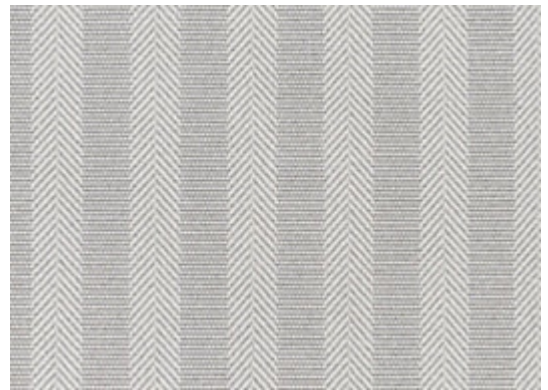

# STARK

## CARPET & RUGS

AVAILABLE IN 3 COLORWAYS

### HINWOOD - LILAC

SKU: BENLILCWISE2237  
FULL WIDTH: 13 FT 2 IN  
CONSTRUCTION: FLATWEAVE MACHINE-MADE  
COMPOSITION: 100% WOOL  
PILE HEIGHT: 0.157 IN  
REPEAT: W: 2.75"  
TEXTURE: LOOP PILE  
ORIGIN: DENMARK