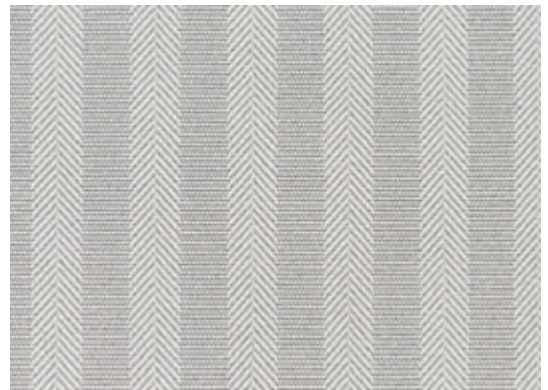

STARK

CARPET & RUGS

AVAILABLE IN 3 COLORWAYS

HINWOOD - LILAC

SKU: BENLILCWISE2237
FULL WIDTH: 13 FT 2 IN
CONSTRUCTION: FLATWEAVE MACHINE-MADE
COMPOSITION: 100% WOOL
PILE HEIGHT: 0.157 IN
REPEAT: W: 2.75"
TEXTURE: LOOP PILE
ORIGIN: DENMARK