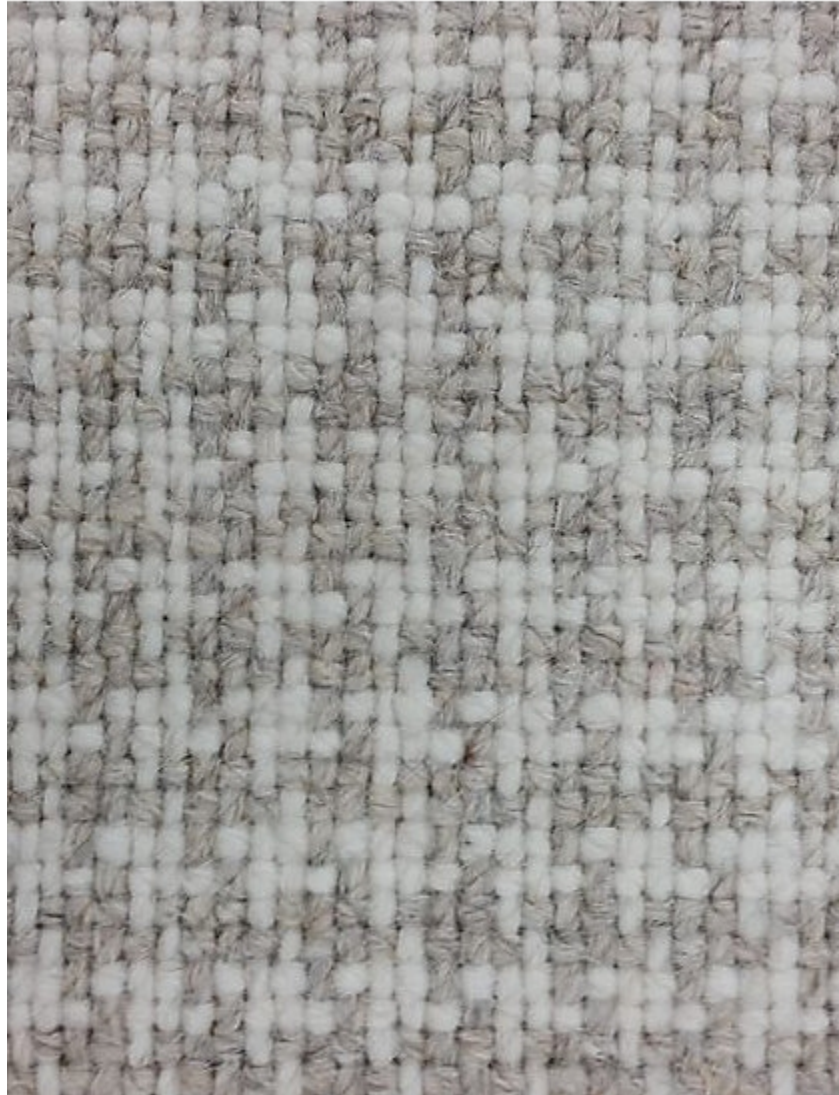

# STARK

## CARPET & RUGS

---

AVAILABLE IN 3 COLORWAYS

---

### MADLEYNE - STEEL/IVORY

SKU: BELD969CUT16193  
FULL WIDTH: 16 FT 4 IN  
CONSTRUCTION: HAND-LOOMED  
COMPOSITION: 100% WOOL  
REPEAT: W: 0.787" X L: 0.787"  
TEXTURE: LOOP PILE  
ORIGIN: INDIA

Any size available made-to-order.  
Additional options available on request.