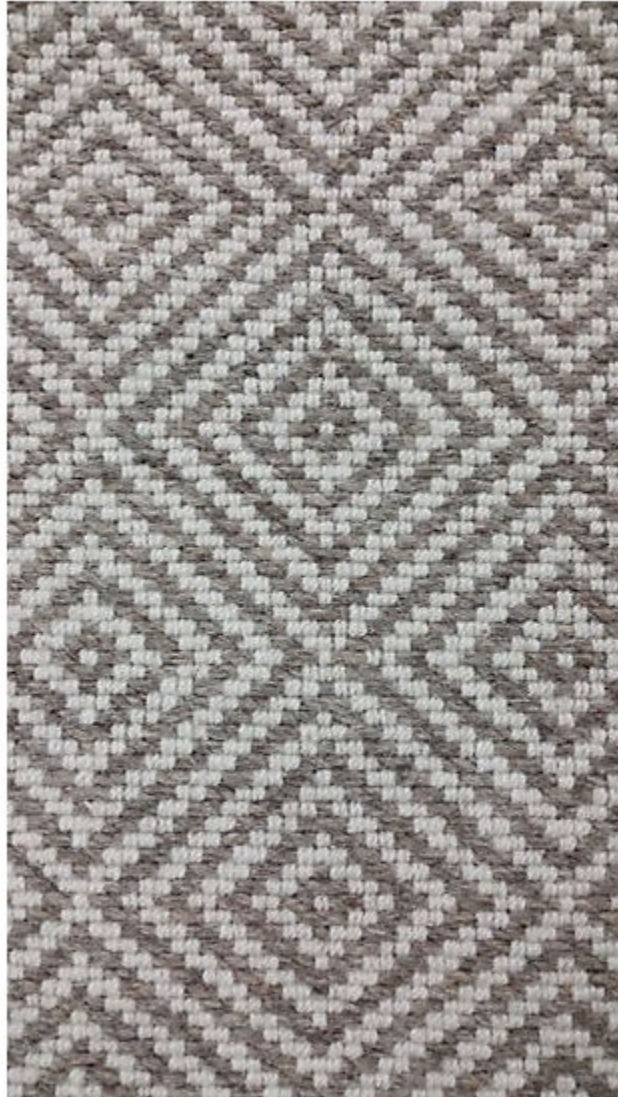

# STARK

## CARPET & RUGS

---

AVAILABLE IN 4 COLORWAYS

---

### MUNICIPAL - PEWTER/IVORY

SKU: BELD968CUT16309  
FULL WIDTH: 16 FT 4 IN  
CONSTRUCTION: HAND-LOOMED  
COMPOSITION: 100% WOOL  
TEXTURE: LOOP PILE

Any size available made-to-order.  
Additional options available on request.