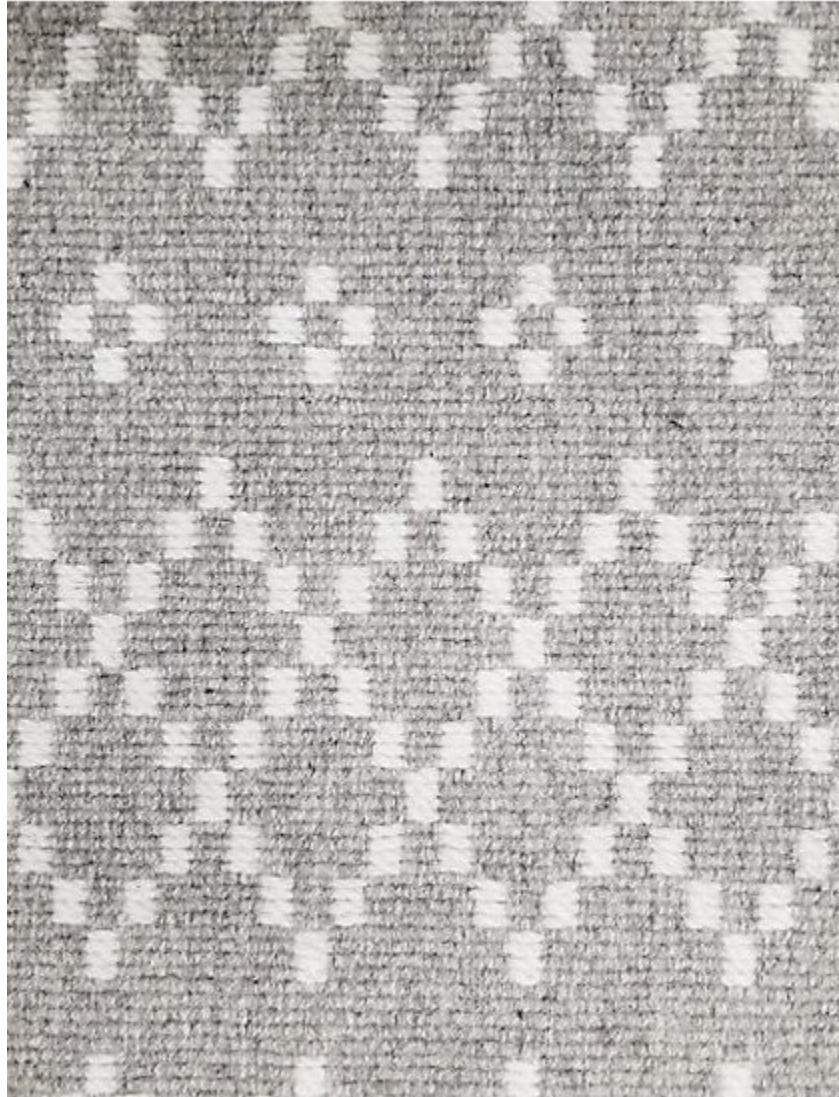

STARK

CARPET & RUGS

AVAILABLE IN 6 COLORWAYS

SLAINE - GREY/IVORY

SKU: BEL4317CUT17232
FULL WIDTH: 16 FT 4 IN
CONSTRUCTION: HAND-LOOMED
TEXTURE: LOOP PILE

Any size available made-to-order.
Additional options available on request.