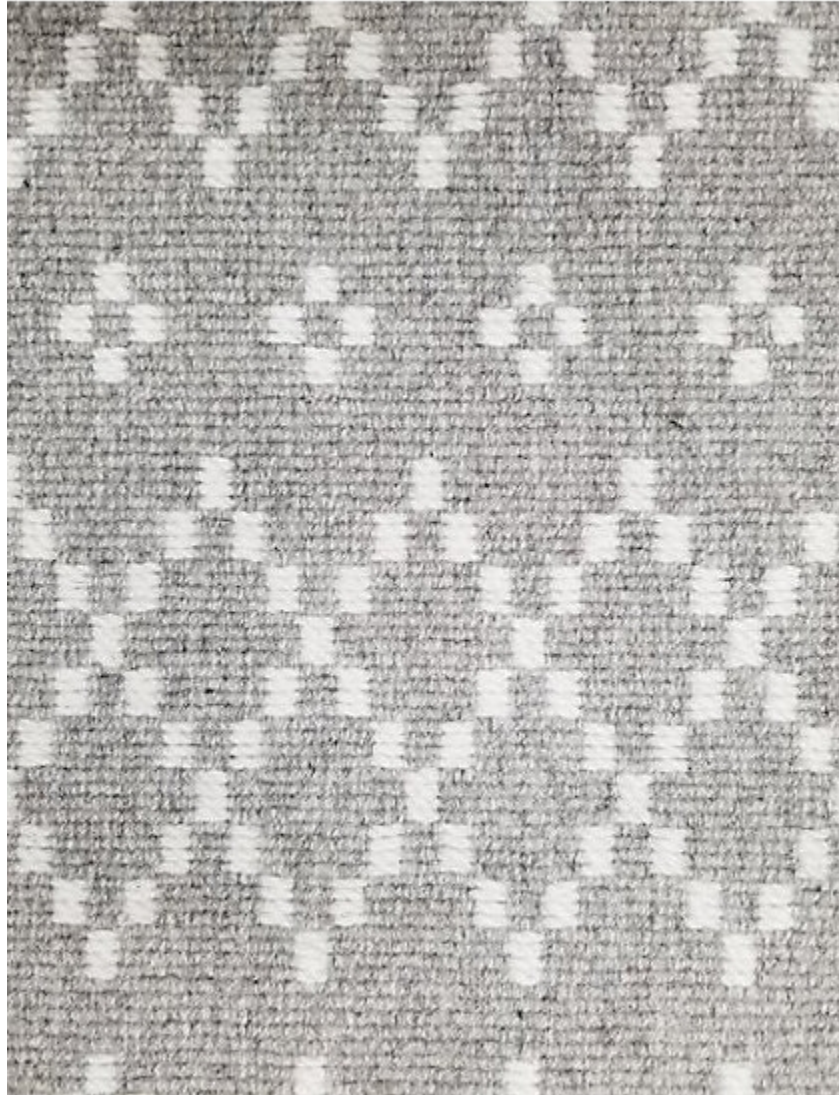

STARK

CARPET & RUGS

AVAILABLE IN 6 COLORWAYS

SLAINE - GREY/IVORY

SKU: BEL4317CUT17232
FULL WIDTH: 16 FT 4 IN
CONSTRUCTION: HAND-LOOMED
TEXTURE: LOOP PILE

Any size available made-to-order.
Additional options available on request.

STARKCARPET.COM