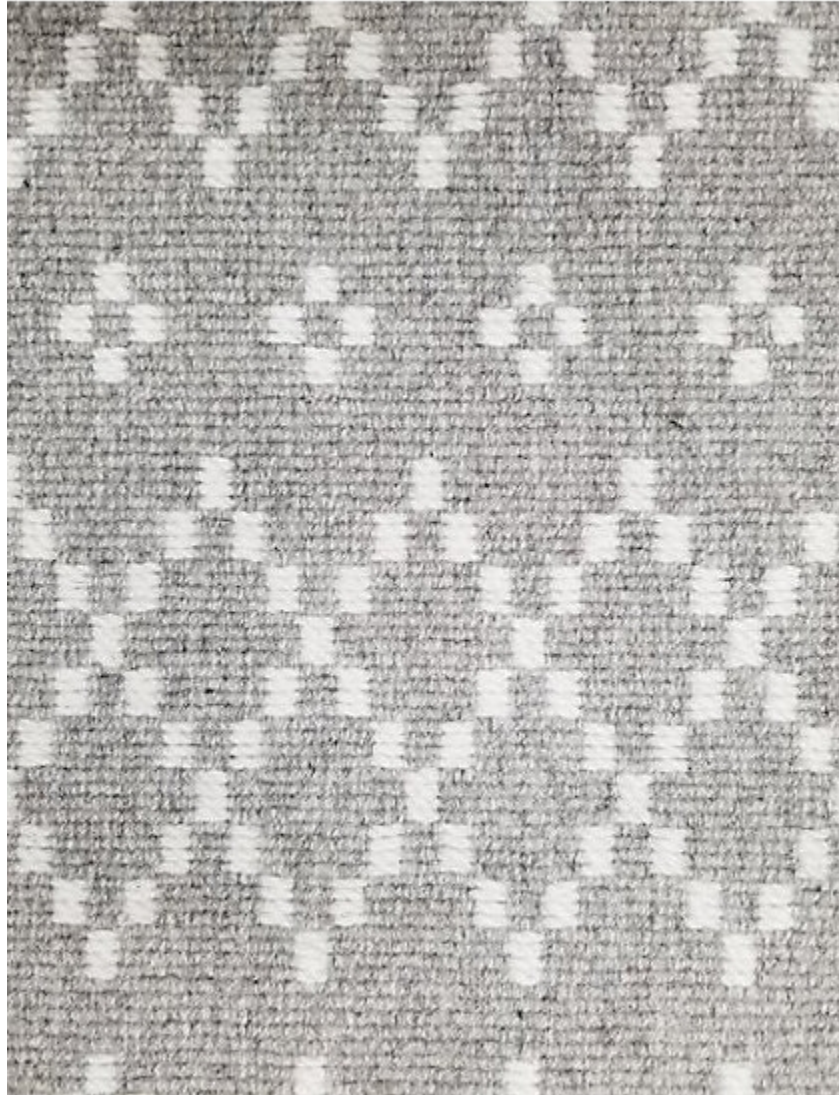

# STARK

## CARPET & RUGS

---

AVAILABLE IN 6 COLORWAYS

---

### SLAINE - GREY/IVORY

SKU: BEL4317CUT17232  
FULL WIDTH: 16 FT 4 IN  
CONSTRUCTION: HAND-LOOMED  
TEXTURE: LOOP PILE

Any size available made-to-order.  
Additional options available on request.

---

STARKCARPET.COM