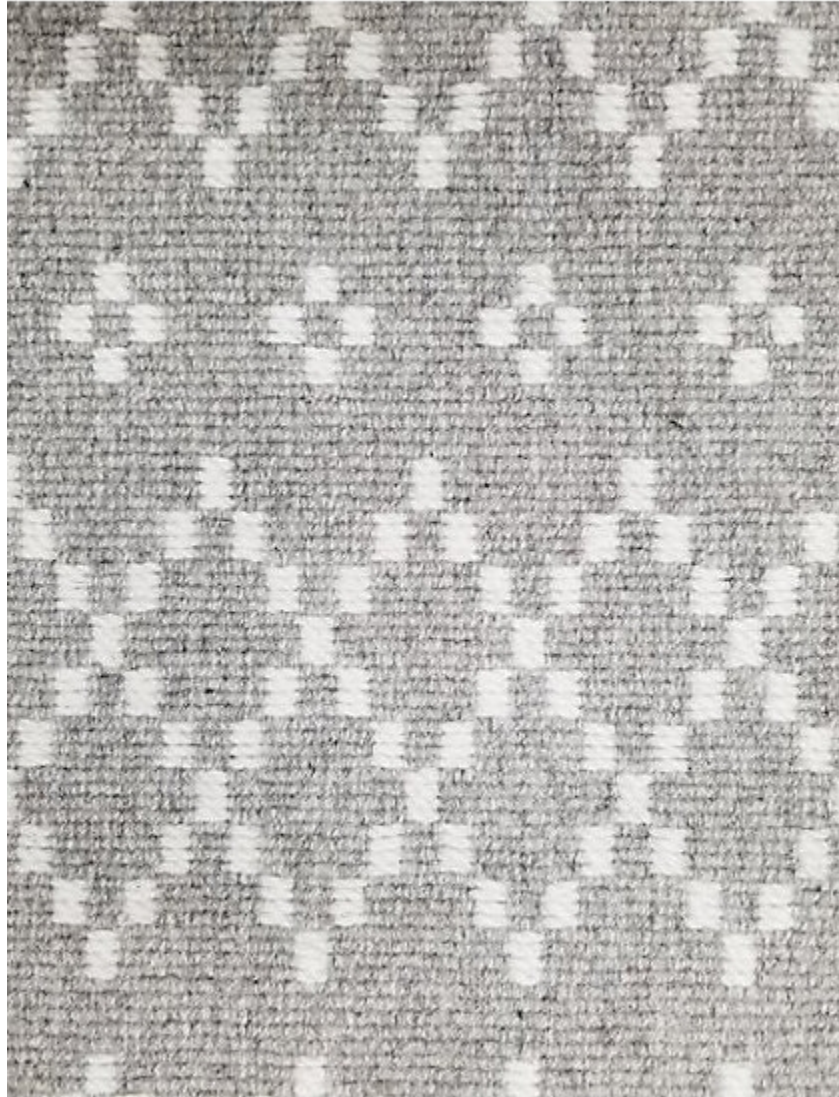

# STARK

## CARPET & RUGS

---

AVAILABLE IN 6 COLORWAYS

---

### SLAINE - GREY/IVORY

SKU: BEL4317CUT17232  
FULL WIDTH: 16 FT 4 IN  
CONSTRUCTION: HAND-LOOMED  
TEXTURE: LOOP PILE

Any size available made-to-order.  
Additional options available on request.

---

STARKCARPET.COM