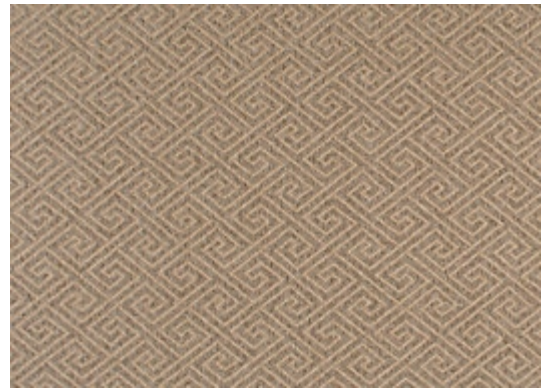

STARK

CARPET & RUGS

AVAILABLE IN 4 COLORWAYS

GILMORE - BRONZE

SKU: B24BRNZWIDE1704
FULL WIDTH: 13 FT 2 IN
CONSTRUCTION: FLATWEAVE MACHINE-MADE
COMPOSITION: 100% POLYPROPYLENE
PILE HEIGHT: 0.2 IN
REPEAT: W:9.84" X L:7.87"
TEXTURE: LOOP PILE
ORIGIN: BELGIUM