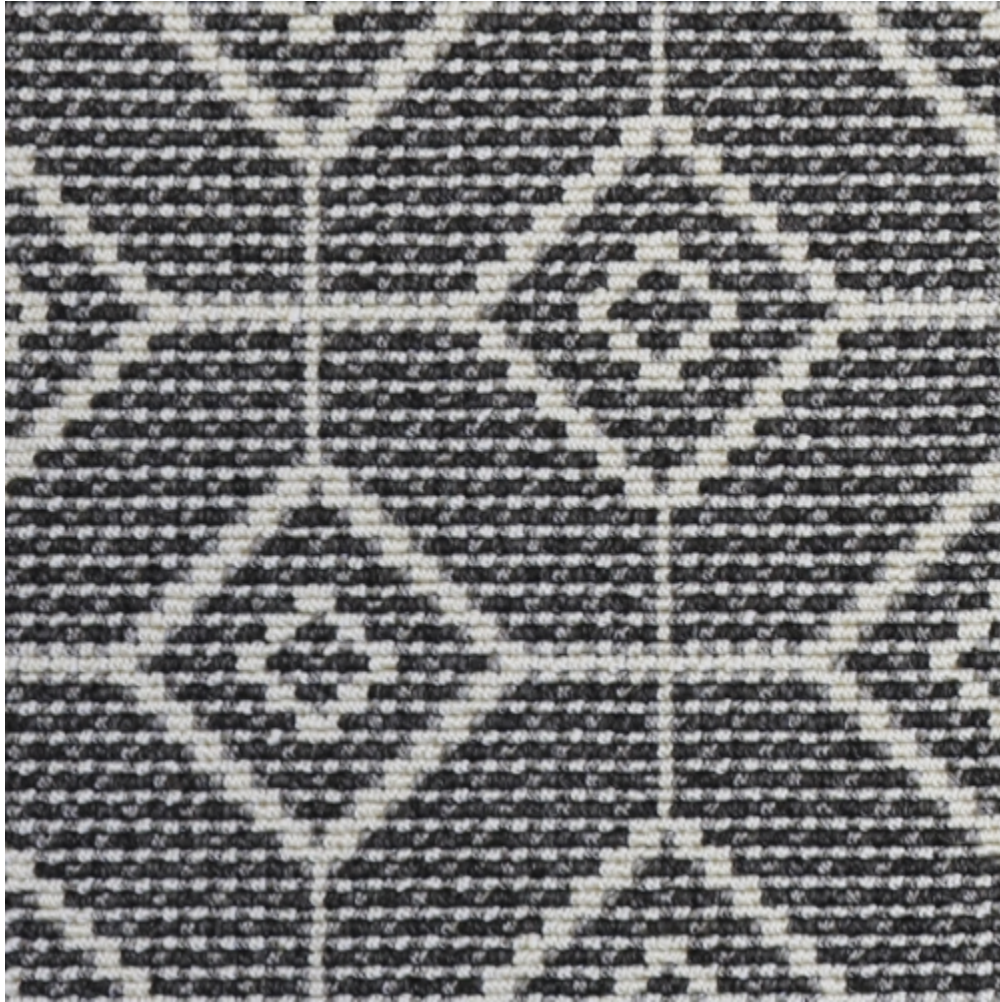

# STARK

## CARPET & RUGS

---

AVAILABLE IN 6 COLORWAYS

---

### MAGNOLIA - STORM

SKU: B05STORWIDE1758  
FULL WIDTH: 12 FT 0 IN  
CONSTRUCTION: WILTON  
COMPOSITION: 100% POLYPROPYLENE  
REPEAT: W: 6" X L: 6"  
TEXTURE: LOOP PILE  
ORIGIN: USA

Any size available made-to-order.  
Additional options available on request.