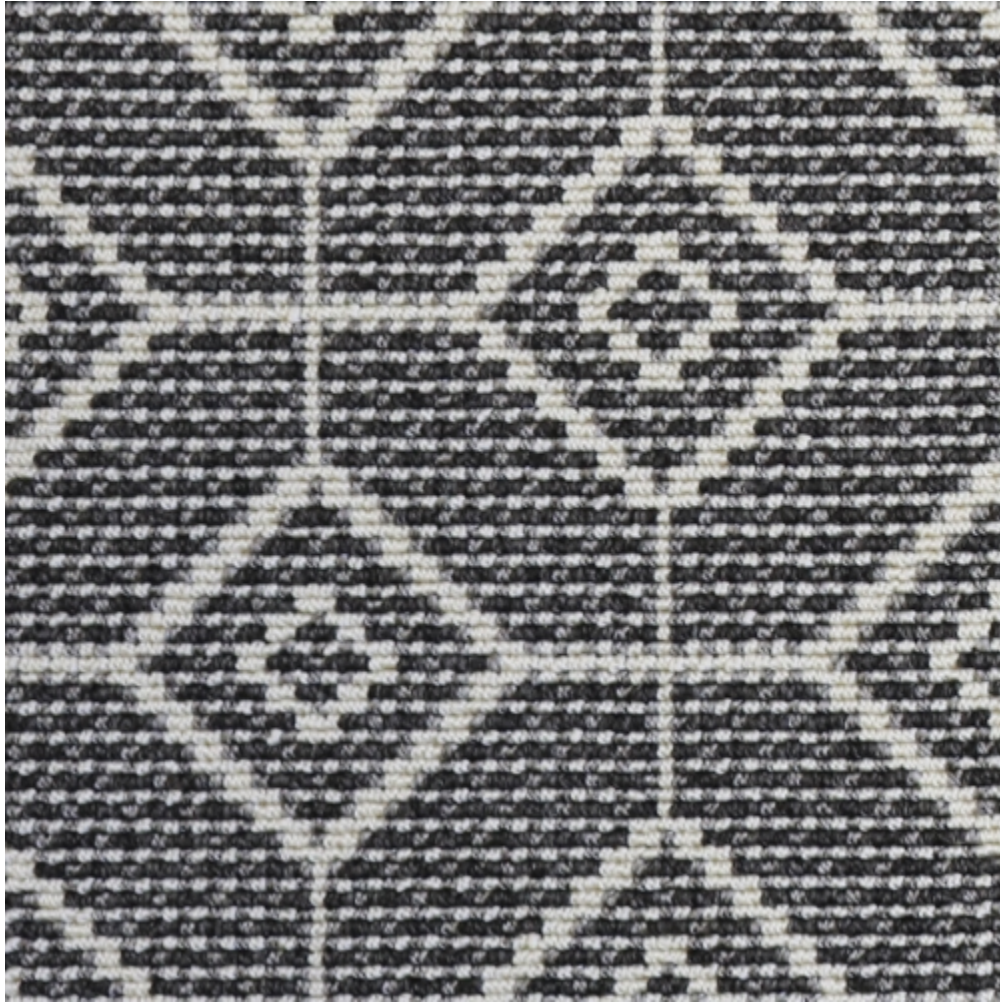

STARK

CARPET & RUGS

AVAILABLE IN 6 COLORWAYS

MAGNOLIA - STORM

SKU: B05STORWIDE1758
FULL WIDTH: 12 FT 0 IN
CONSTRUCTION: WILTON
COMPOSITION: 100% POLYPROPYLENE
REPEAT: W: 6" X L: 6"
TEXTURE: LOOP PILE
ORIGIN: USA