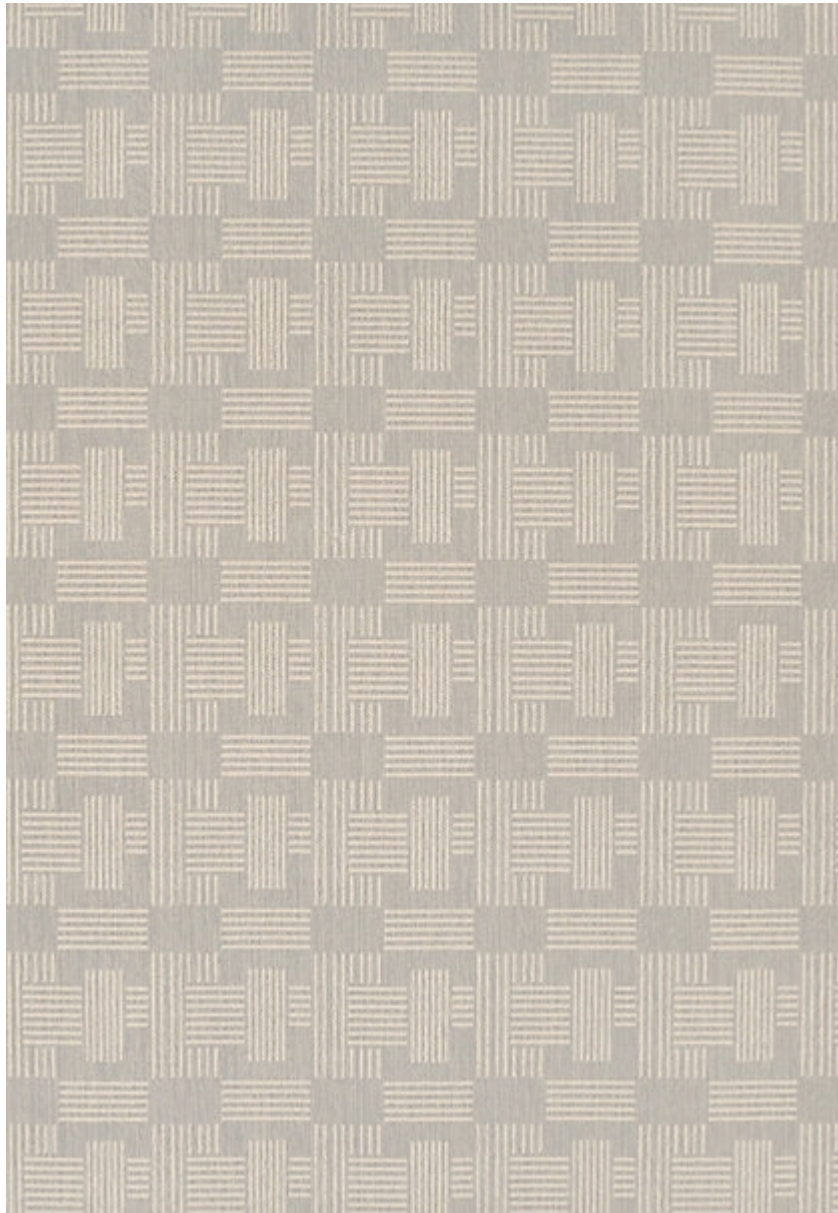

STARK

CARPET & RUGS

AVAILABLE IN 4 COLORWAYS

KILSON - GLACIAL

SKU: B05GLCLBOUC1339
FULL WIDTH: 12 FT 0 IN
CONSTRUCTION: WILTON
COMPOSITION: 100% WOOL
PILE HEIGHT: 0.375 IN
REPEAT: W:12.00" X L:12.00"
PILE TYPE: LOOP PILE
ORIGIN: USA

Any size available made-to-order.
Additional options available on request.

STARKCARPET.COM