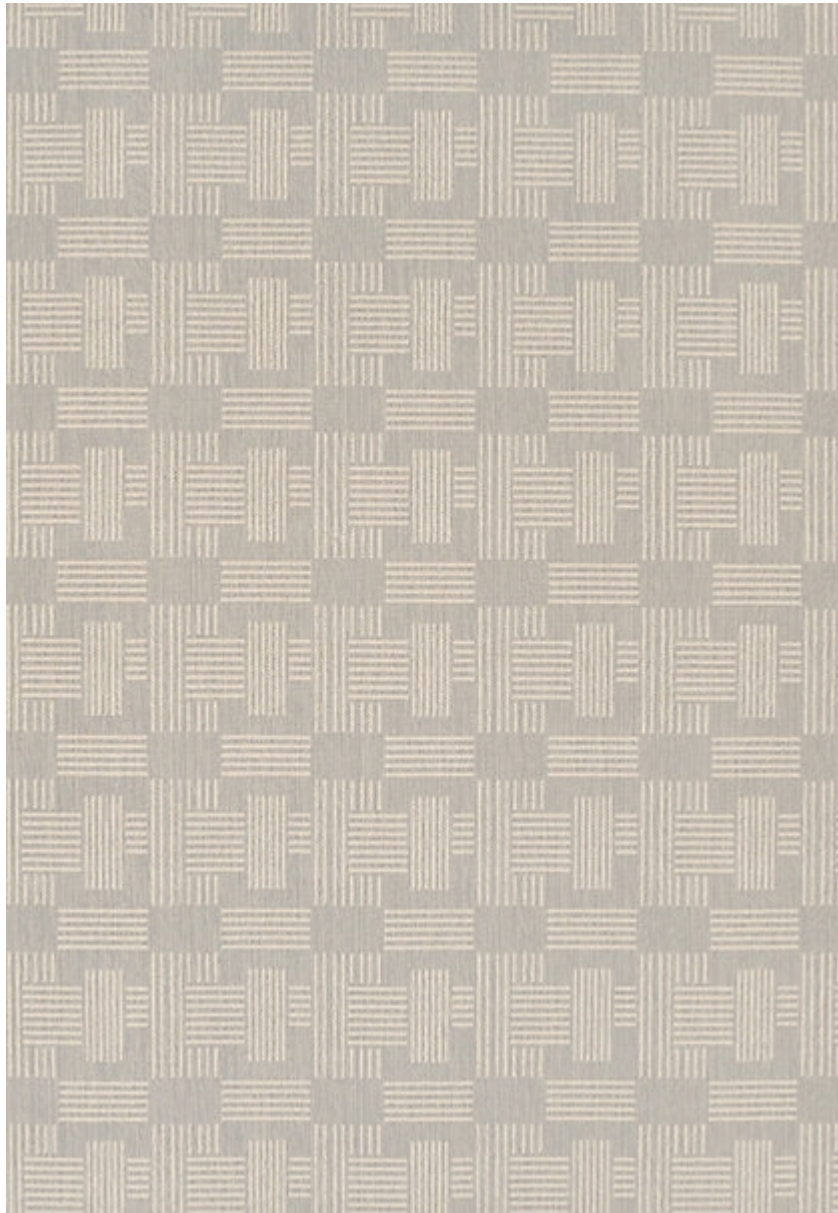

# STARK

## CARPET & RUGS

AVAILABLE IN 4 COLORWAYS

### KILSON - GLACIAL

SKU: B05GLCLBOUC1339  
FULL WIDTH: 12 FT 0 IN  
CONSTRUCTION: WILTON  
COMPOSITION: 100% WOOL  
PILE HEIGHT: 0.375 IN  
REPEAT: W:12.00" X L:12.00"  
PILE TYPE: LOOP PILE  
ORIGIN: USA