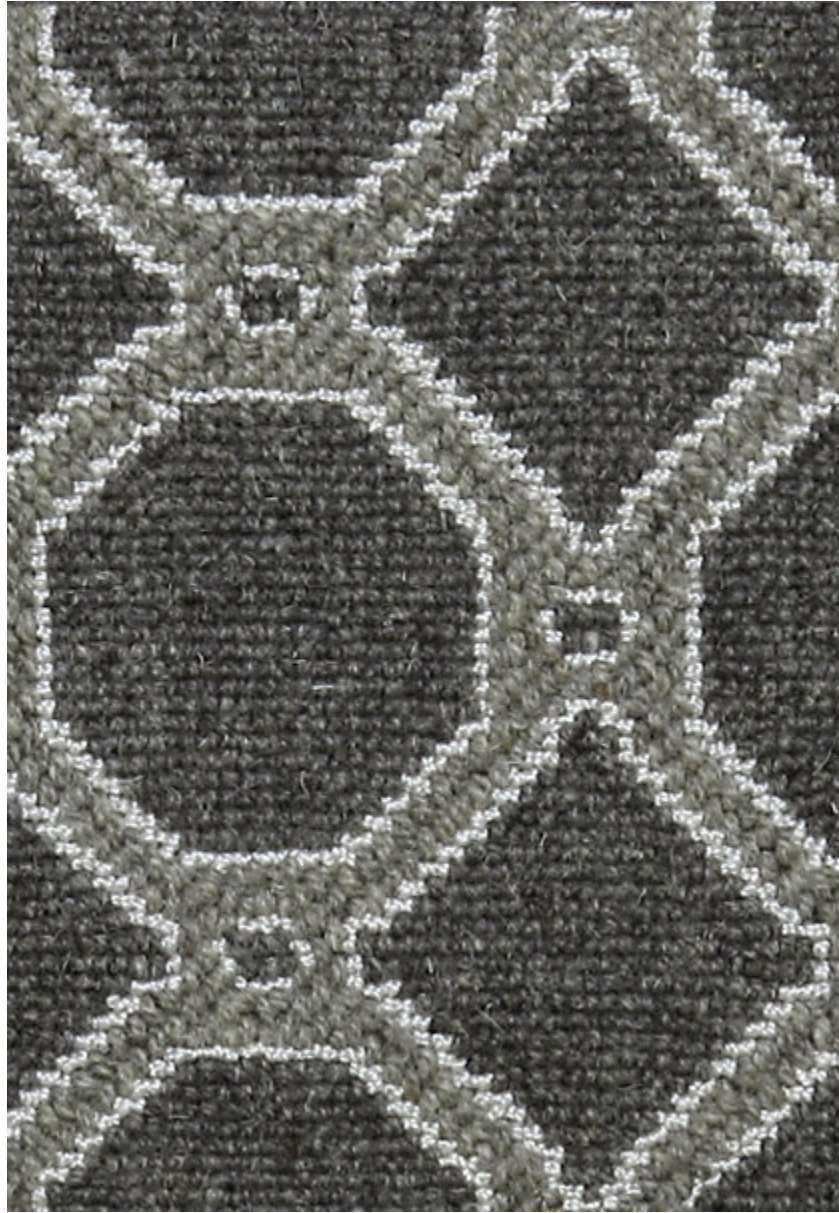

# STARK

## CARPET & RUGS

AVAILABLE IN 6 COLORWAYS

### BECKER - SILVER

SKU: B056239CUT12090  
FULL WIDTH: 12 FT 0 IN  
CONSTRUCTION: WILTON  
COMPOSITION: 66% WOOL / 34% NYLON  
REPEAT: W: 9" X L: 4.5"  
TEXTURE: LOOP PILE  
ORIGIN: USA

Any size available made-to-order.  
Additional options available on request.