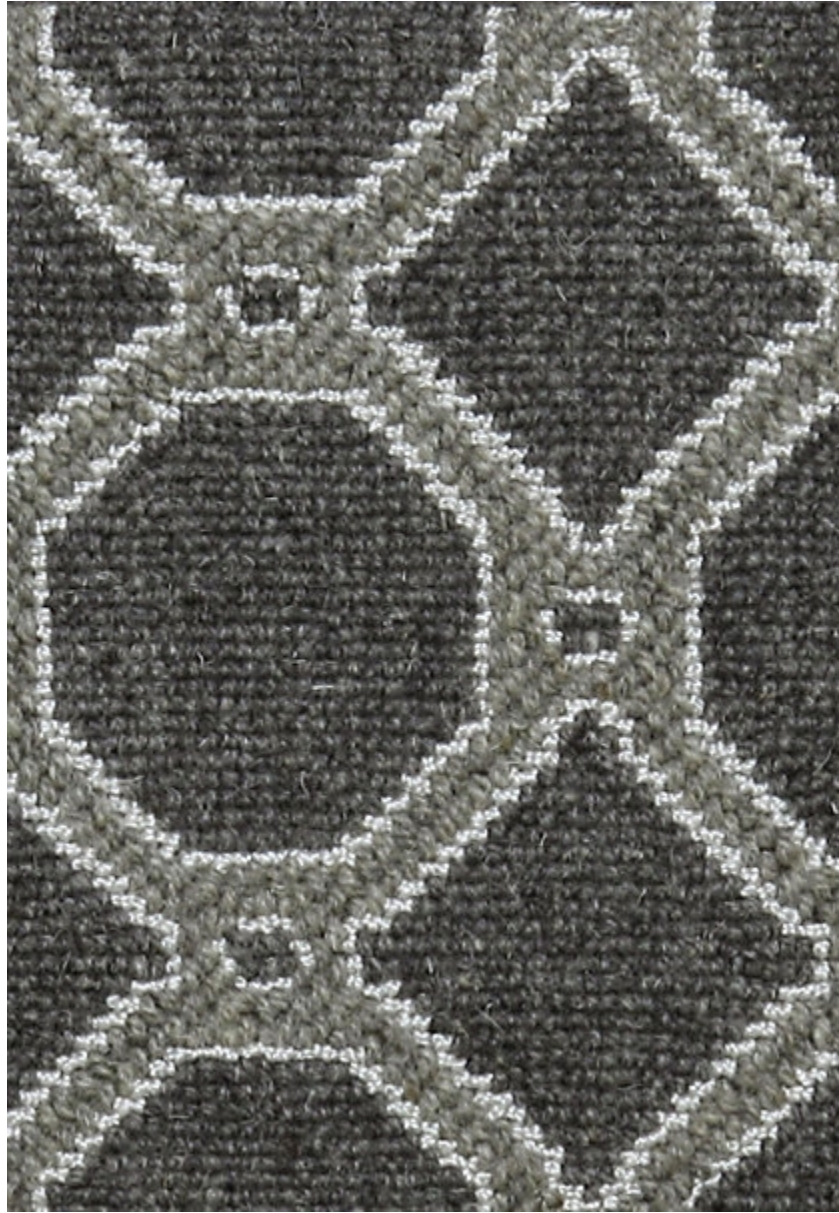

STARK

CARPET & RUGS

AVAILABLE IN 6 COLORWAYS

BECKER - SILVER

SKU: B056239CUT12090
FULL WIDTH: 12 FT 0 IN
CONSTRUCTION: WILTON
COMPOSITION: 66% WOOL / 34% NYLON
REPEAT: W: 9" X L: 4.5"
TEXTURE: LOOP PILE
ORIGIN: USA