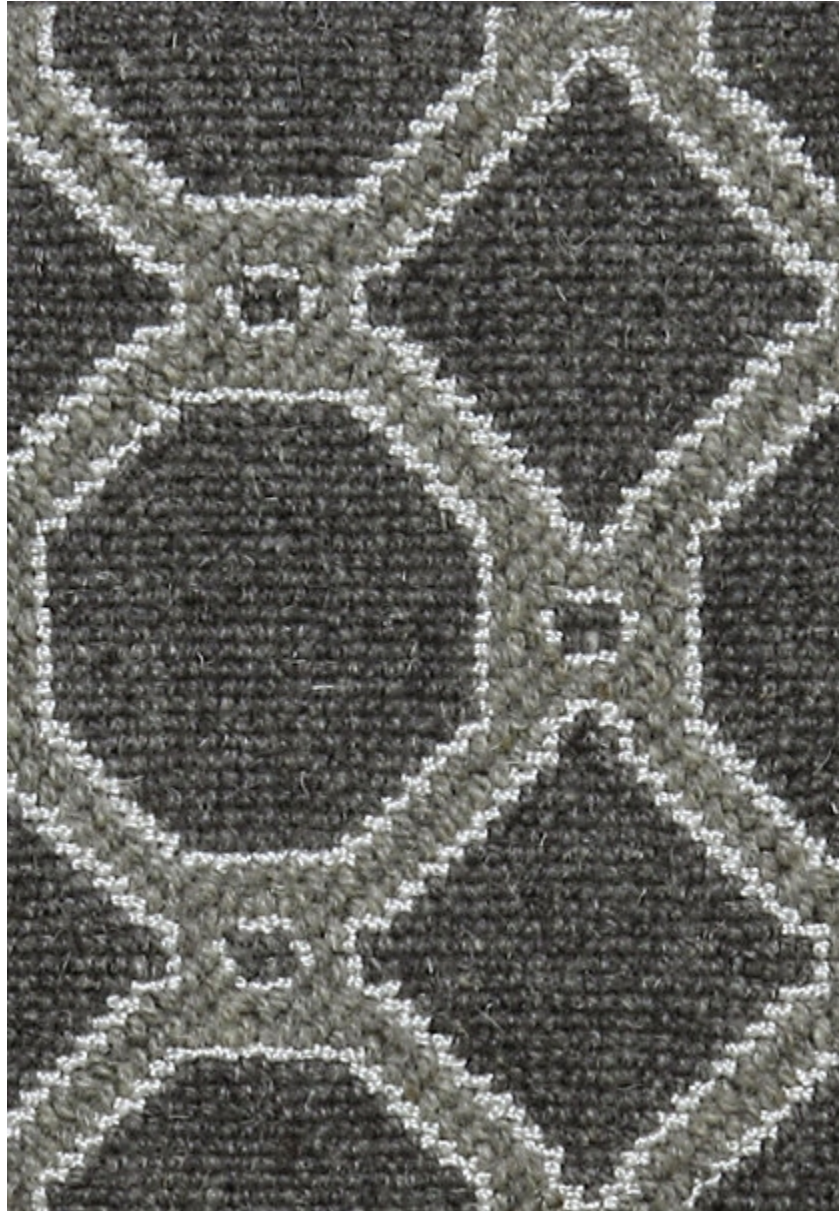

STARK

CARPET & RUGS

AVAILABLE IN 6 COLORWAYS

BECKER - SILVER

SKU: B056239CUT12090
FULL WIDTH: 12 FT 0 IN
CONSTRUCTION: WILTON
COMPOSITION: 66% WOOL / 34% NYLON
REPEAT: W: 9" X L: 4.5"
TEXTURE: LOOP PILE
ORIGIN: USA