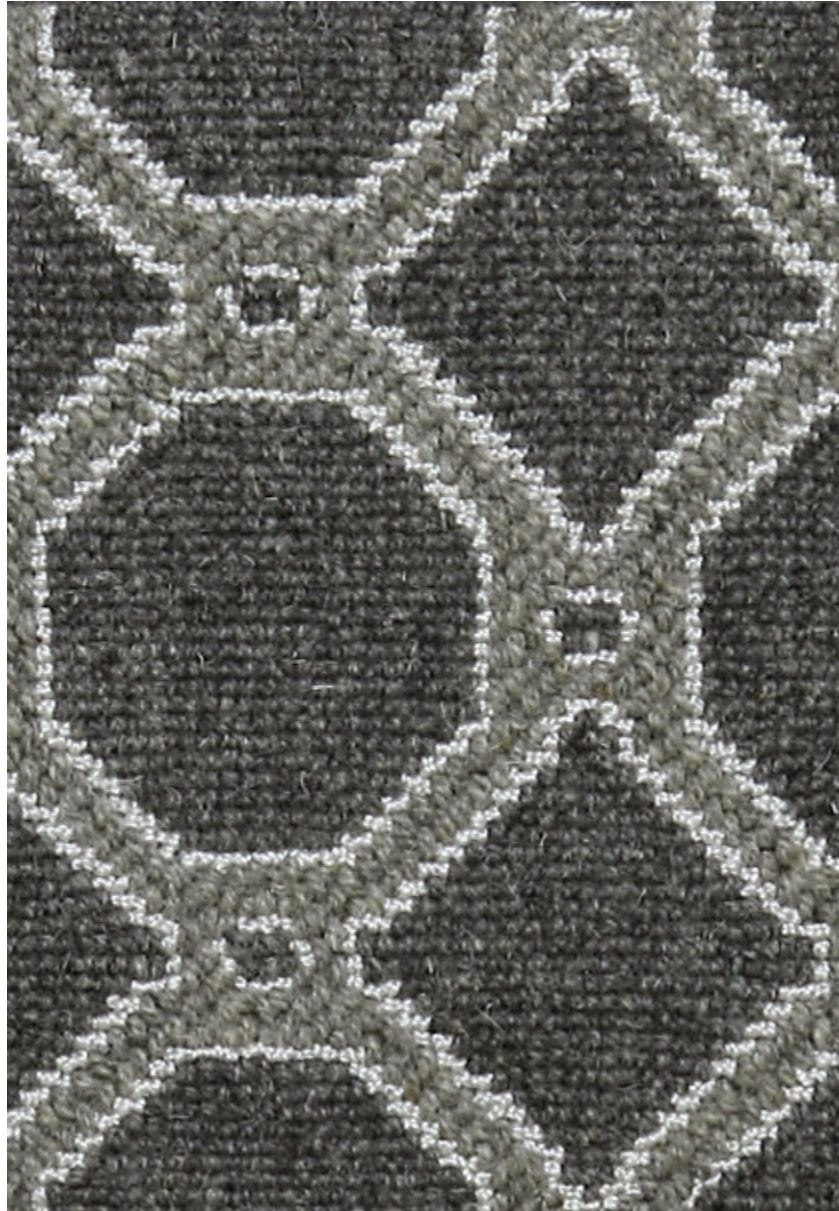

# STARK

## CARPET & RUGS

AVAILABLE IN 6 COLORWAYS

### BECKER - SILVER

SKU: B056239CUT12090  
FULL WIDTH: 12 FT 0 IN  
CONSTRUCTION: WILTON  
COMPOSITION: 66% WOOL / 34% NYLON  
REPEAT: W: 9" X L: 4.5"  
TEXTURE: LOOP PILE  
ORIGIN: USA

Any size available made-to-order.  
Additional options available on request.