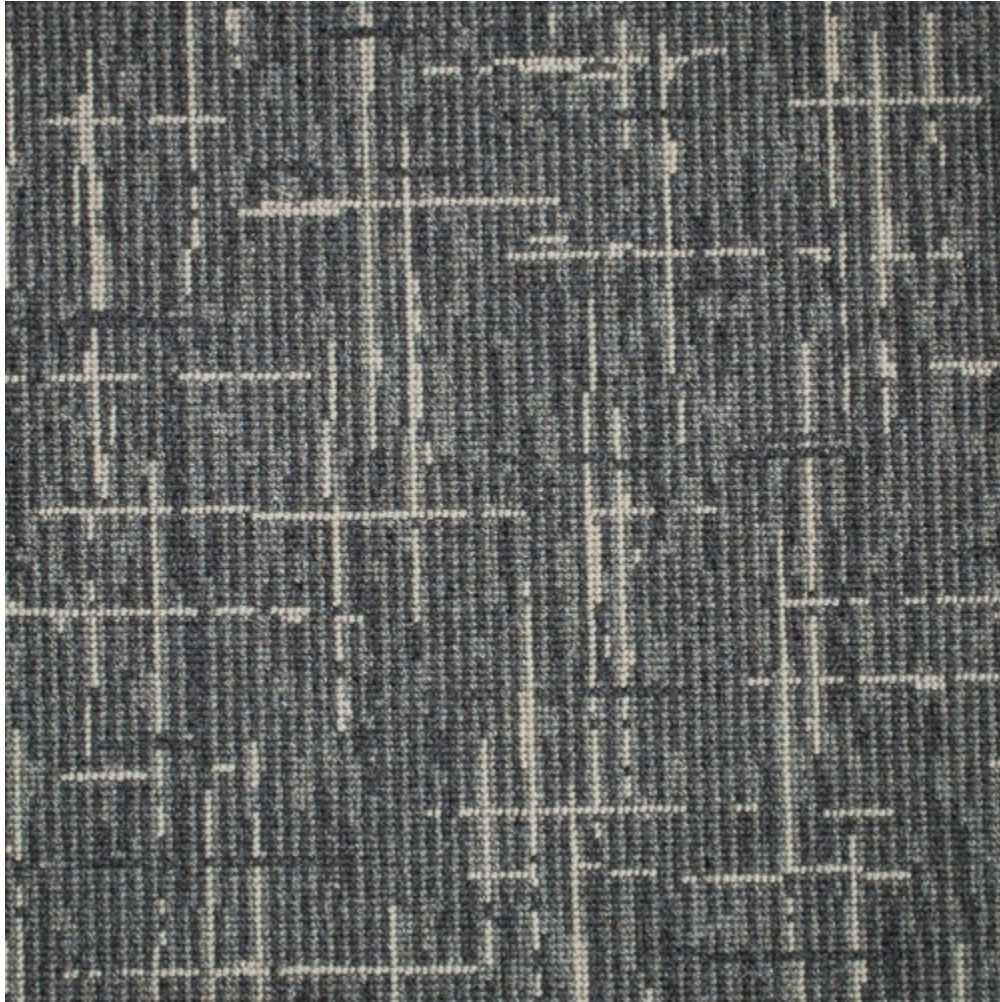

STARK

CARPET & RUGS

AVAILABLE IN 3 COLORWAYS

LYRICS - ASH

SKU: B052542CUT14099
FULL WIDTH: 12 FT 0 IN
CONSTRUCTION: WILTON
COMPOSITION: 100% WOOL
REPEAT: W: 18" X L: 18"
TEXTURE: LOOP PILE
ORIGIN: USA

Any size available made-to-order.
Additional options available on request.