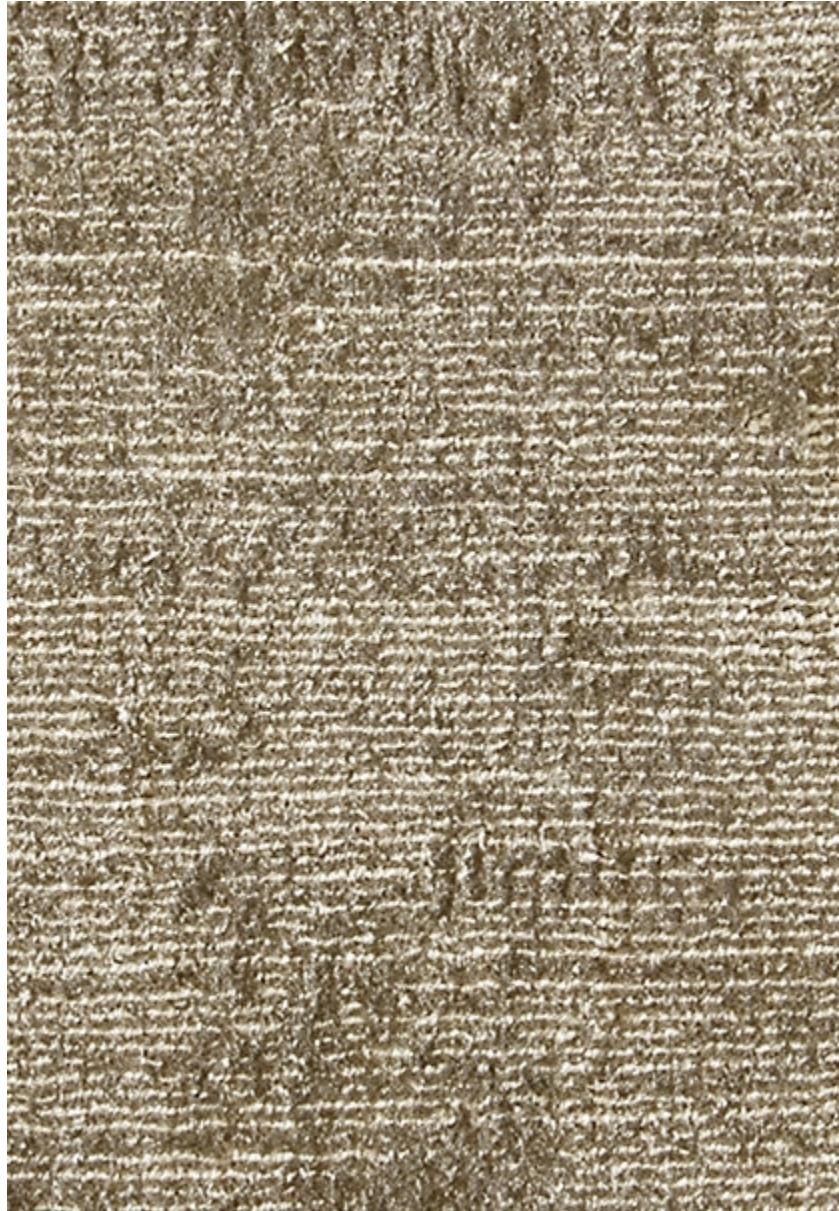

STARK

CARPET & RUGS

AVAILABLE IN 18 COLORWAYS

EVERETT - ALMOND

SKU: AC1ALMOWIDE2726
FULL WIDTH: 15 FT 0 IN
CONSTRUCTION: HAND-LOOMED
COMPOSITION: 100% POLYSILK
TEXTURE: CUT PILE
ORIGIN: INDIA

Any size available made-to-order.
Additional options available on request.