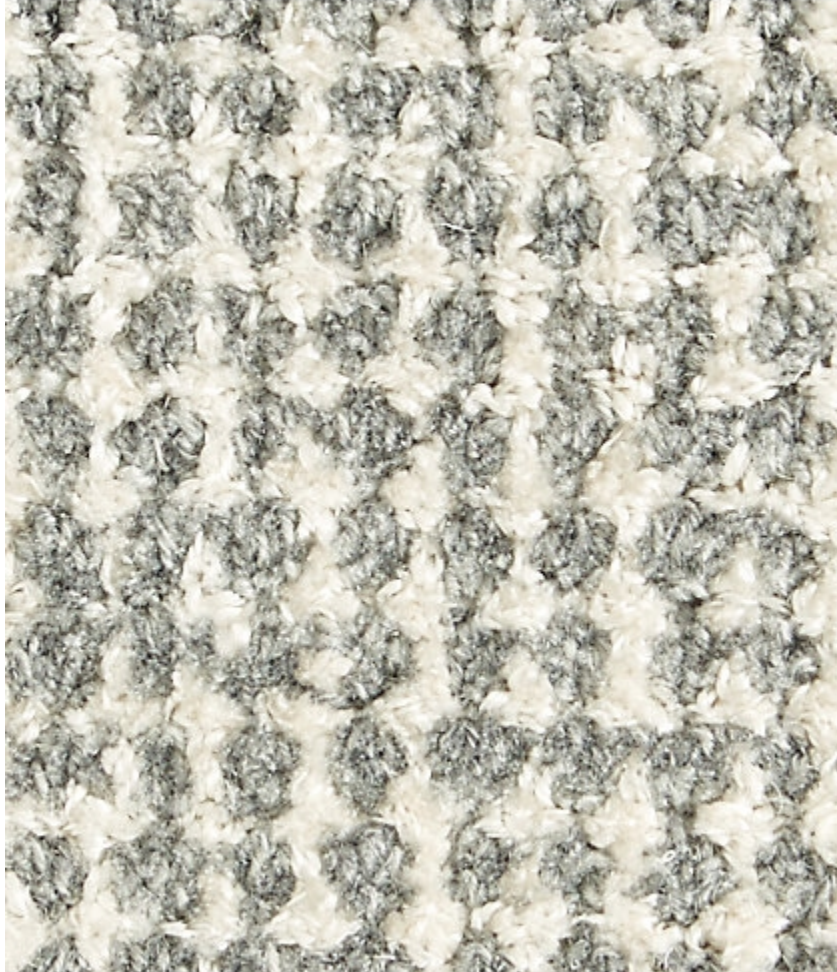

STARK

CARPET & RUGS

AVAILABLE IN 6 COLORWAYS

DAHLGREN - METAL

SKU: AC17648CUT16679
FULL WIDTH: 15 FT 0 IN
CONSTRUCTION: HAND-TUFTED
COMPOSITION: 70% POLYSILK / 30% WOOL
REPEAT: NONE
TEXTURE: CUT & LOOP PILE
ORIGIN: INDIA