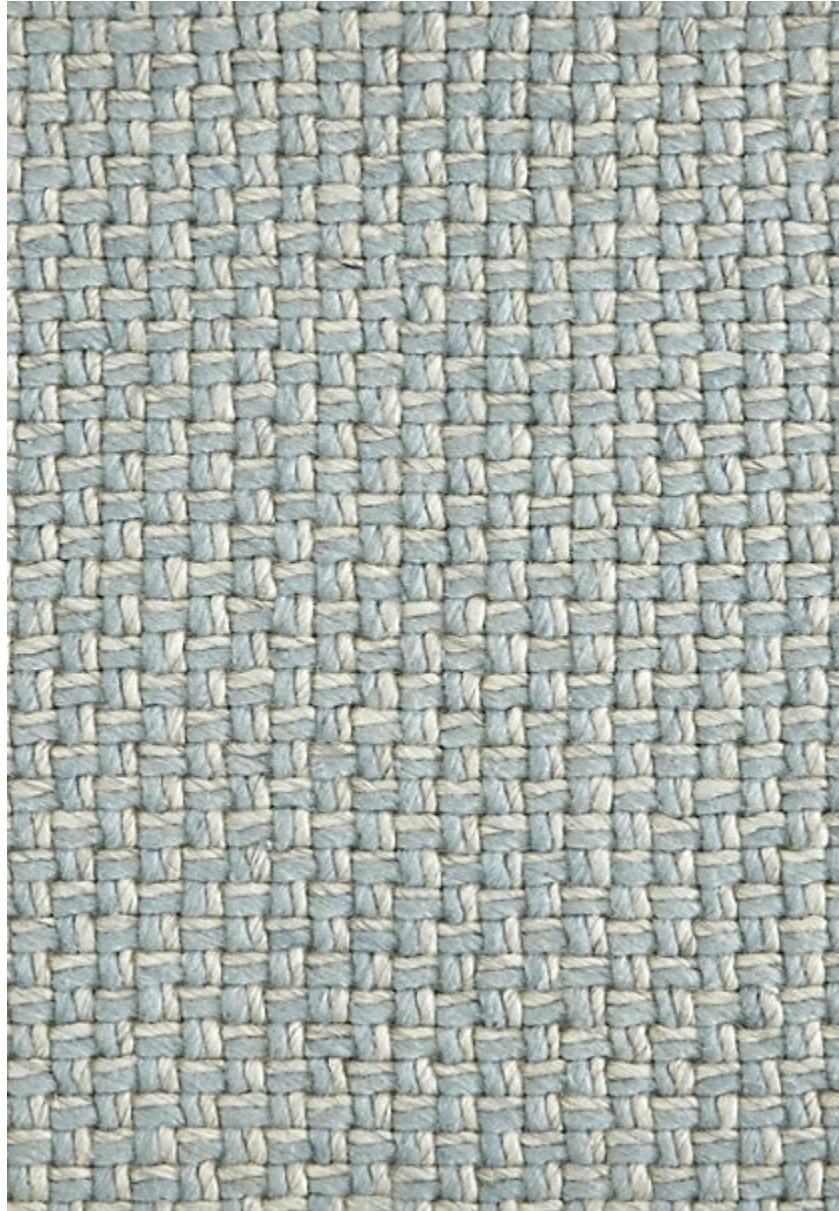

STARK

CARPET & RUGS

AVAILABLE IN 5 COLORWAYS

WALESKA - SKY

SKU: AC16276CUT16395
FULL WIDTH: 15 FT 0 IN
CONSTRUCTION: HAND-LOOMED
COMPOSITION: 51% WOOL / 49% NYLON
TEXTURE: LOOP PILE
ORIGIN: INDIA

Any size available made-to-order.
Additional options available on request.

STARKCARPET.COM