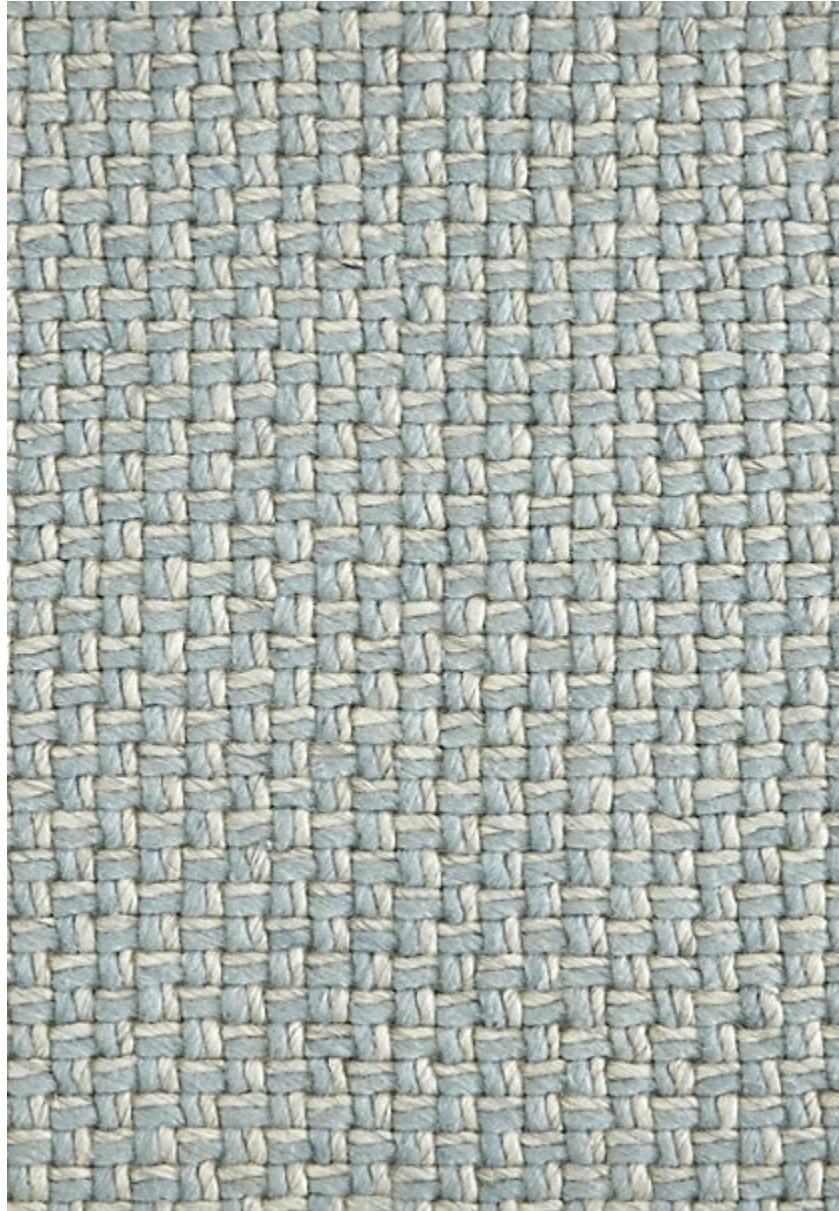

# STARK

## CARPET & RUGS

---

AVAILABLE IN 5 COLORWAYS

---

### WALESKA - SKY

SKU: AC16276CUT16395  
FULL WIDTH: 15 FT 0 IN  
CONSTRUCTION: HAND-LOOMED  
COMPOSITION: 51% WOOL / 49% NYLON  
TEXTURE: LOOP PILE  
ORIGIN: INDIA

Any size available made-to-order.  
Additional options available on request.