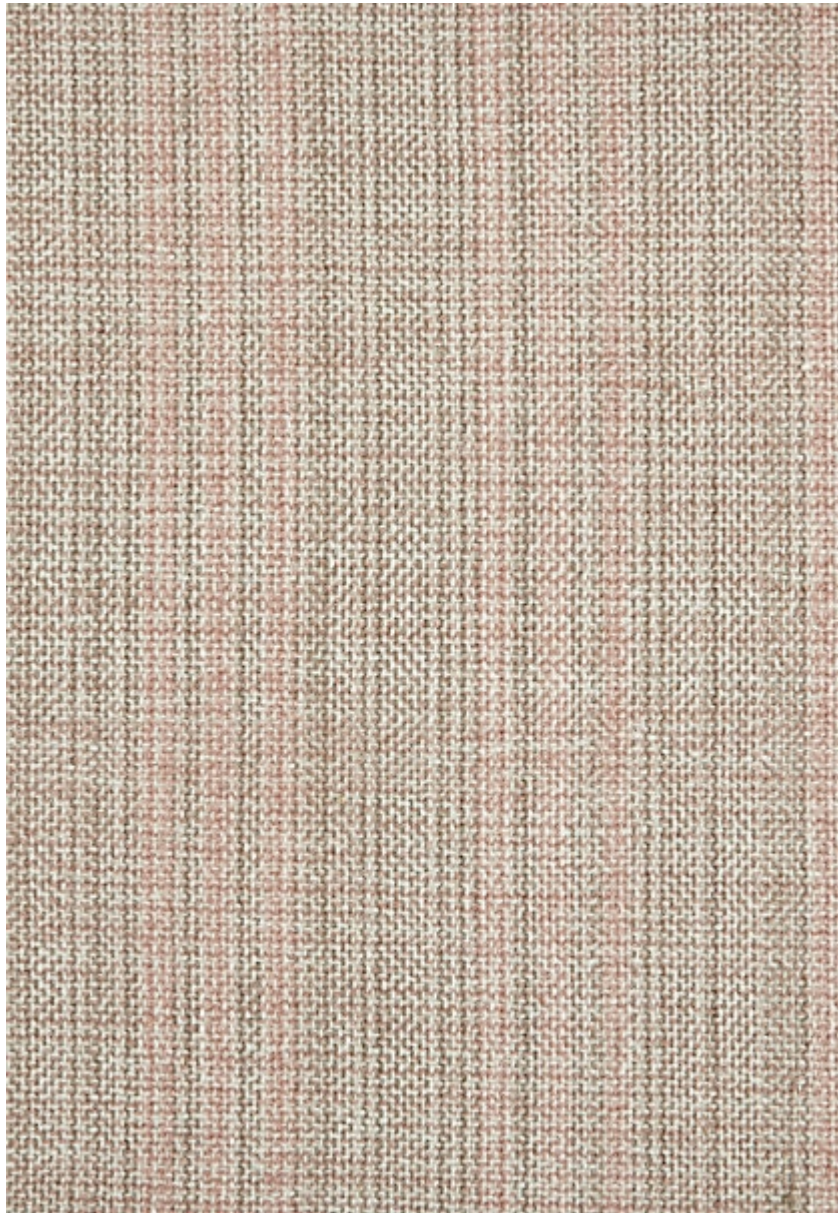

STARK

CARPET & RUGS

AVAILABLE IN 9 COLORWAYS

ALBERTA - PETAL

SKU: AC15575CUT15616
FULL WIDTH: 15 FT 0 IN
CONSTRUCTION: HAND-LOOMED
COMPOSITION: 100% WOOL
REPEAT: W:4.75" X L:0"
TEXTURE: LOOP PILE
ORIGIN: INDIA