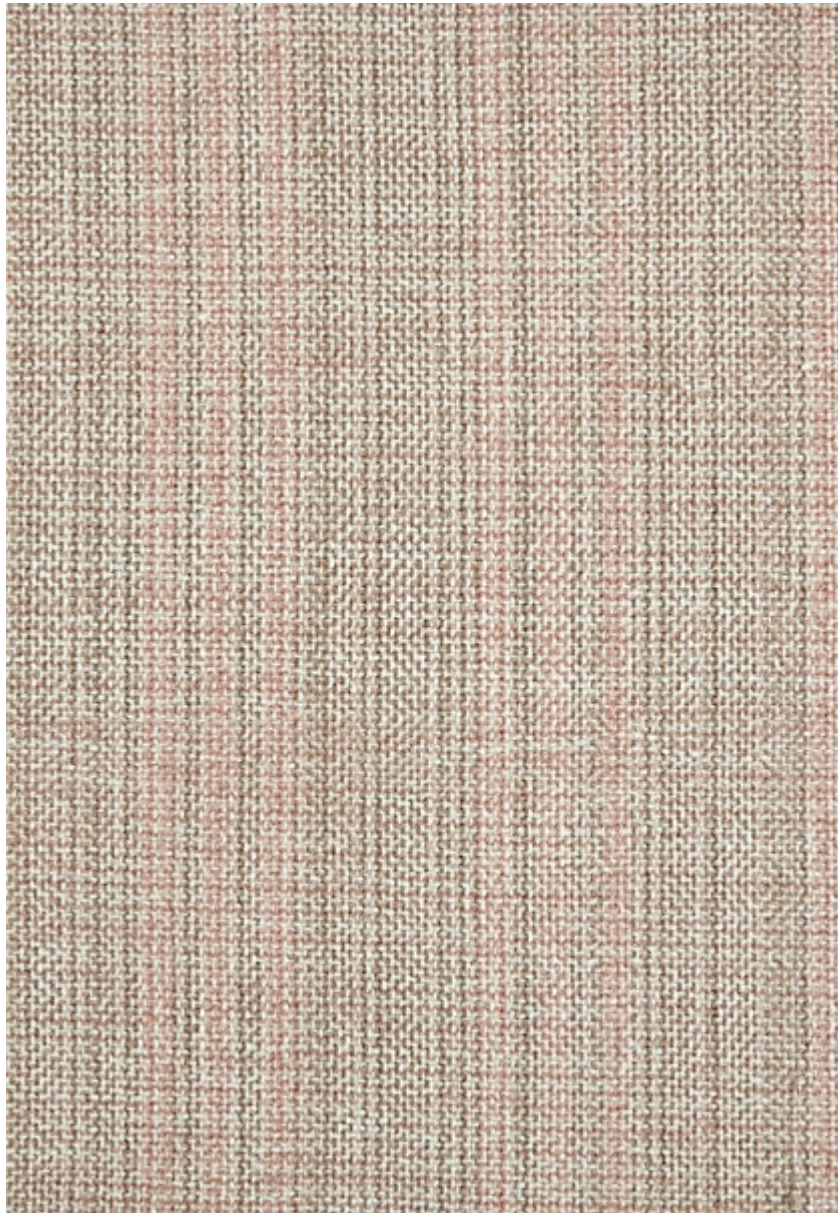

STARK

CARPET & RUGS

ALBERTA - PETAL

SKU: AC15575CUT15616
FULL WIDTH: 15 FT 0 IN
CONSTRUCTION: HAND-LOOMED
COMPOSITION: 100% WOOL
REPEAT: W: 4.75"
TEXTURE: LOOP PILE
ORIGIN: INDIA

AVAILABLE IN 9 COLORWAYS

Any size available made-to-order.
Additional options available on request.