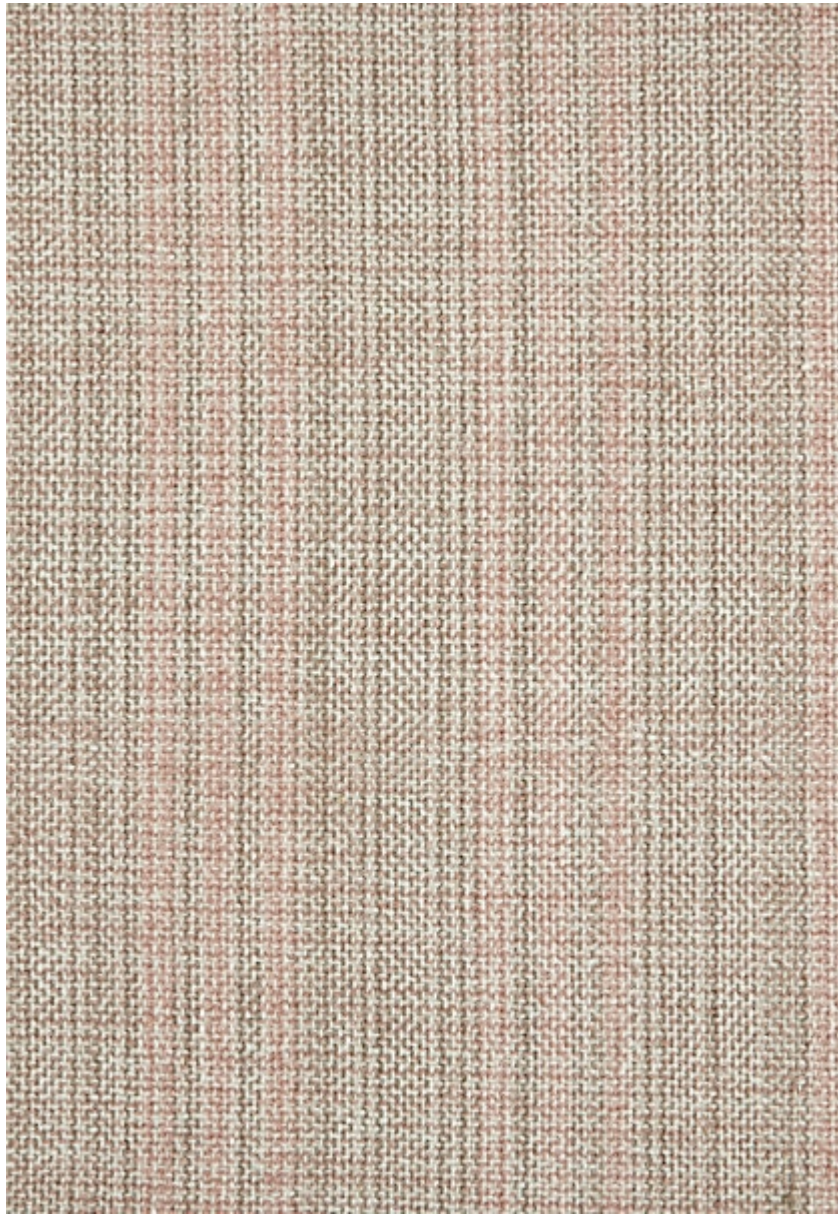

STARK

CARPET & RUGS

ALBERTA - PETAL

SKU: AC15575CUT15616
FULL WIDTH: 15 FT 0 IN
CONSTRUCTION: HAND-LOOMED
COMPOSITION: 100% WOOL
REPEAT: W:4.75" X L:0"
TEXTURE: LOOP PILE
ORIGIN: INDIA

AVAILABLE IN 9 COLORWAYS