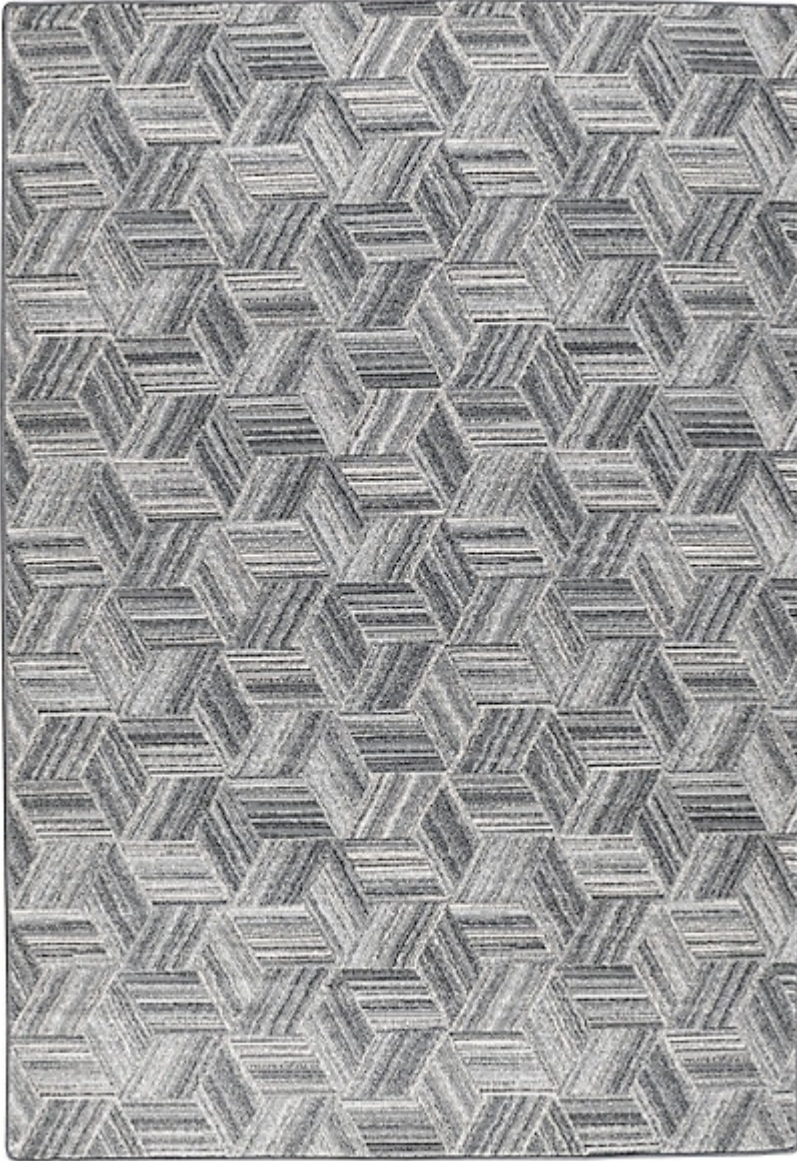

STARK

CARPET & RUGS

AVAILABLE IN 3 COLORWAYS

ALESSANDRA - CARBON

SKU: A60CABNWIDE2614
FULL WIDTH: 13 FT 2 IN
CONSTRUCTION: FACE-TO-FACE WILTON
COMPOSITION: 100% POLYPROPYLENE
PILE HEIGHT: 0.551 IN
REPEAT: W: 39.37" X L: 37.00"
TEXTURE: CUT PILE
ORIGIN: TURKEY

Any size available made-to-order.
Additional options available on request.

STARKCARPET.COM