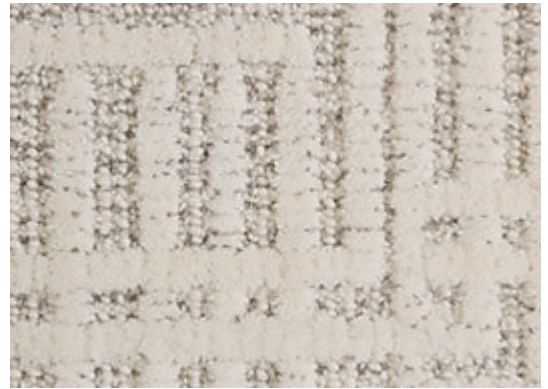

STARK

CARPET & RUGS

AVAILABLE IN 3 COLORWAYS

TULSI - SMOKE

SKU: A53SMOKWIDE2591
FULL WIDTH: 15 FT 0 IN
CONSTRUCTION: HAND-TUFTED
COMPOSITION: 100% WOOL
PILE HEIGHT: 0.551 IN
REPEAT: W: 23.62" X L: 15.74"
TEXTURE: CUT & LOOP PILE
ORIGIN: INDIA