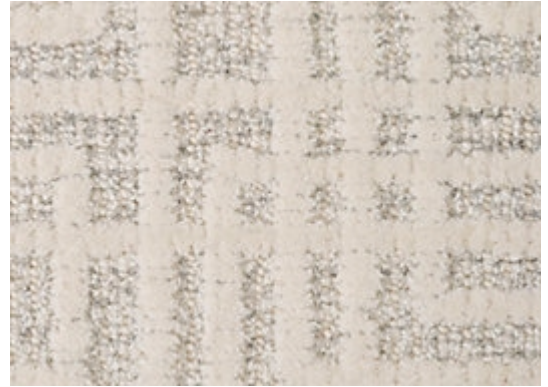

STARK

CARPET & RUGS

AVAILABLE IN 3 COLORWAYS

TULSI - ASH

SKU: A53ASH WIDE2591
FULL WIDTH: 15 FT 0 IN
CONSTRUCTION: HAND-TUFTED
COMPOSITION: 100% WOOL
PILE HEIGHT: 0.551 IN
REPEAT: W: 23.62" X L: 15.74"
TEXTURE: CUT & LOOP PILE
ORIGIN: INDIA