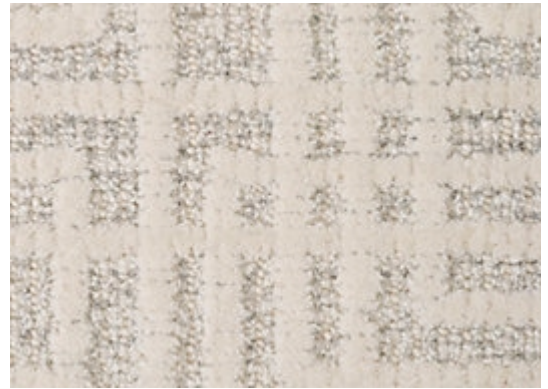

STARK

CARPET & RUGS

AVAILABLE IN 3 COLORWAYS

TULSI - ASH

SKU: A53ASH WIDE2591
FULL WIDTH: 15 FT 0 IN
CONSTRUCTION: HAND-TUFTED
COMPOSITION: 100% WOOL
PILE HEIGHT: 0.551 IN
REPEAT: W: 23.62" X L: 15.74"
TEXTURE: CUT & LOOP PILE
ORIGIN: INDIA