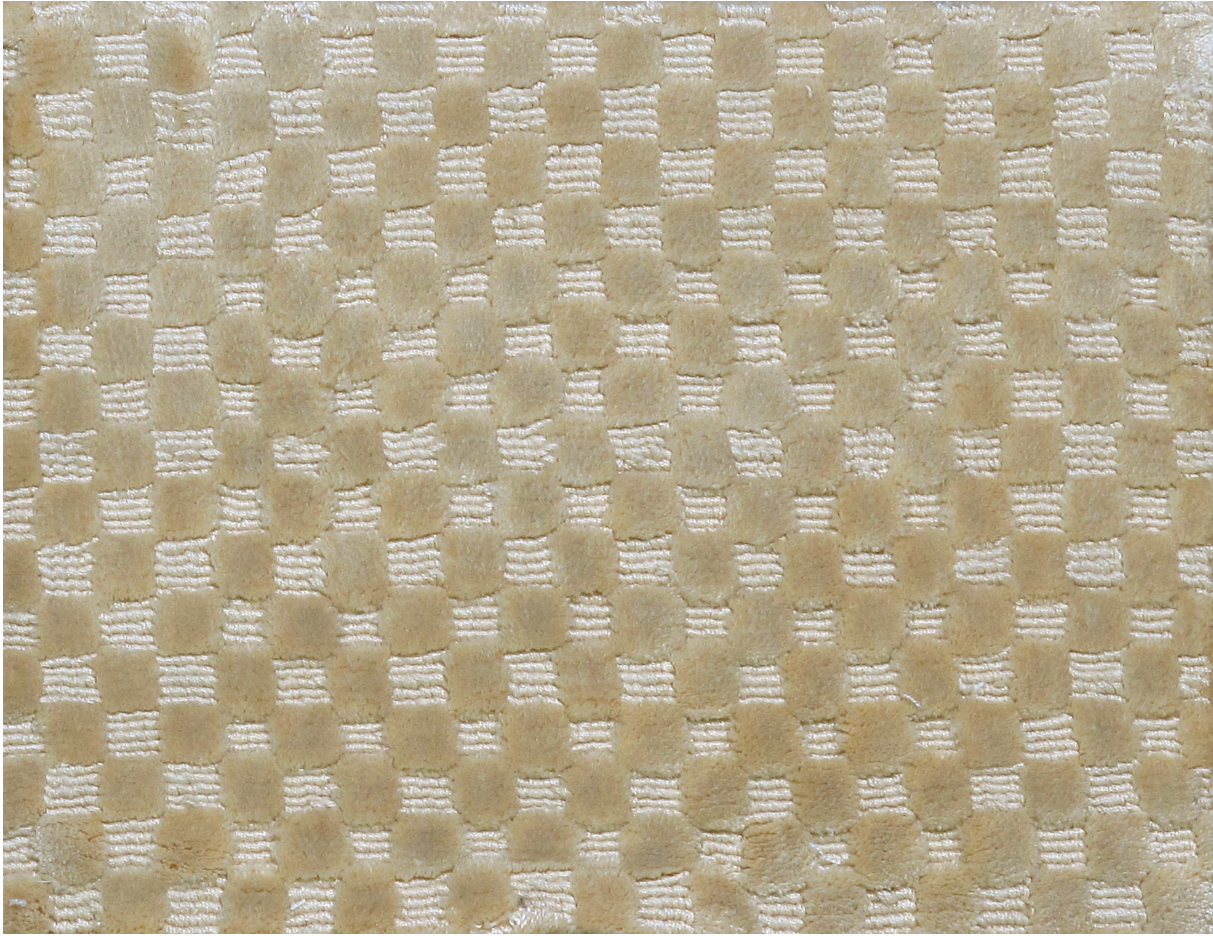

STARK

CARPET & RUGS

AVAILABLE IN 0 COLORWAYS

KAYLEE - SUNDIAL

SKU: A08SUNDWIDE116Z
FULL WIDTH: 14 FT 9 IN
CONSTRUCTION: HAND-LOOMED
COMPOSITION: VISCOSE
TEXTURE: CUT PILE
ORIGIN: INDIA
CUSTOM OPTIONS: CUSTOM WIDTH UP TO 20'

Any size available made-to-order.
Additional options available on request.

STARKCARPET.COM